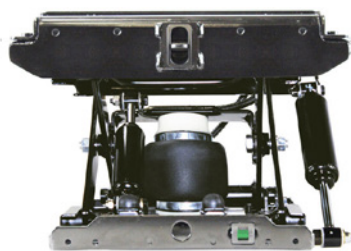

ULTRA SEAT CORPORATION

V878C KSU GRM

UPPER SLIDE RAILS

Double Damper View

FEATURES

- High Adjustable Backrest
- Left Hand Side Control for Recline Adjustment
- Adjustable Mechanical Lumbar
- Adjustable Headrest
- Document Holder
- 7° Seat Tilt Adjustment in 3 Positions
- 50mm Seat Cushion Length Adjustment
- Heavy Duty 24 Volt Air Suspension
- Double Dampers
- Up to 190kg (418lbs) Manual Weight Adjustment
- 100mm (4") Suspension Stroke
- Adjustable Upper Double Locking Slide Rails
- Universal Mounting Plates

OPTIONS

- 24 Volt Seat Cushion Heater Kit • **830287**
- 2 inch Retractable Seat Belt • **81065**
- 3 inch Retractable Seat Belt • **81067**
- *Other Seat Belt Options Available*

Contact One Of Our Seating Specialists For More Details

MODELS

V878C KSUGRM Black/Grey Cloth 24 Volt • 585395C24

INDUSTRY STANDARDS

- Operator Seat Vibration: ISO 7096
- Seat Belt Anchor: ISO 6683
- Flammability: FMVSS 302

REPLACES

REPLACES KOMATSU PART NUMBERS: