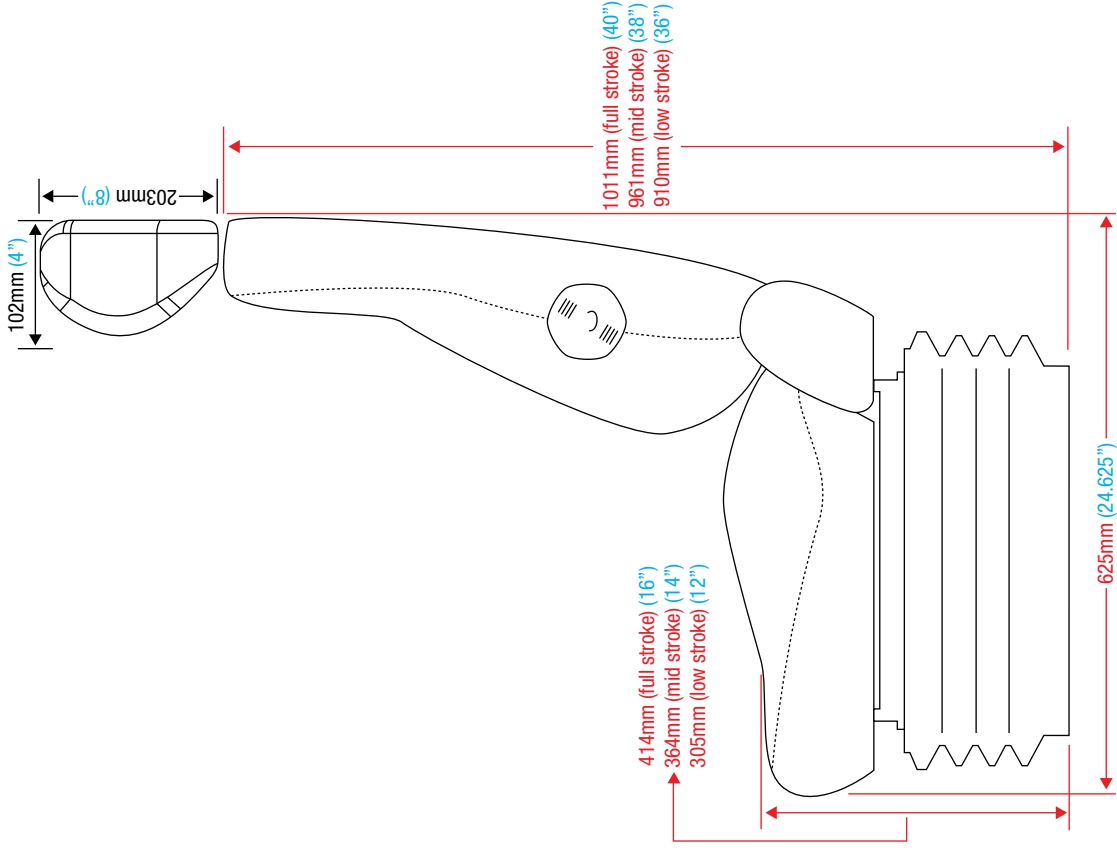

### OPTIONS

- 2.5" Standard Armrest Left • **870-34L**
- 2.5" Standard Armrest Right • **870-34R**
- 3.5" Standard Armrest Left • **870-39L**
- 3.5" Standard Armrest Right • **870-39R**
- Adjustable Headrest B/G Cloth • **870-271**
- Adjustable Headrest Black Vinyl • **870-28**
- 2" Retractable Seat Belt • **810-65**
- 3" Retractable Seat Belt • **810-67**
- Air Lumbar Kit (Double) • **960-551DK**
- 12 Volt Seat Cushion Heater Kit • **830-286**
- 24 Volt Seat Cushion Heater Kit • **830-287**
- *Other Seat Belt Options Available*
- *Universal Mounting Bars, Plates, Turntables, Pedestals and Tethers Available*
- *Contact One Of Our "Seating Specialists" For More Details*

# T832 DIMENSIONS

WEIGHT - 65LBS (29KG)

- \* Shown with Optional Headrest
- \* Mounting Pattern Dimensions
- \* Measurements in Inches
- \* Overall Dimensions

ULTRA SEAT CORPORATION

PHONE: 1-800-667-7328 • FAX: 1-888-667-7328