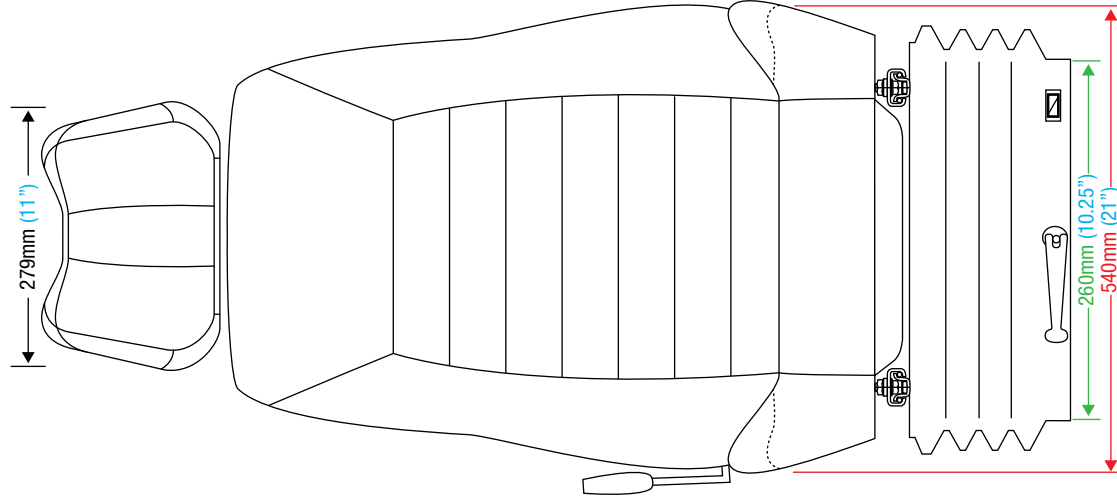

T832 DIMENSIONS

WEIGHT - 65LBS (29KG)

- Shown with Optional Headrest
- Mounting Pattern Dimensions
- Measurements in Inches
- Overall Dimensions