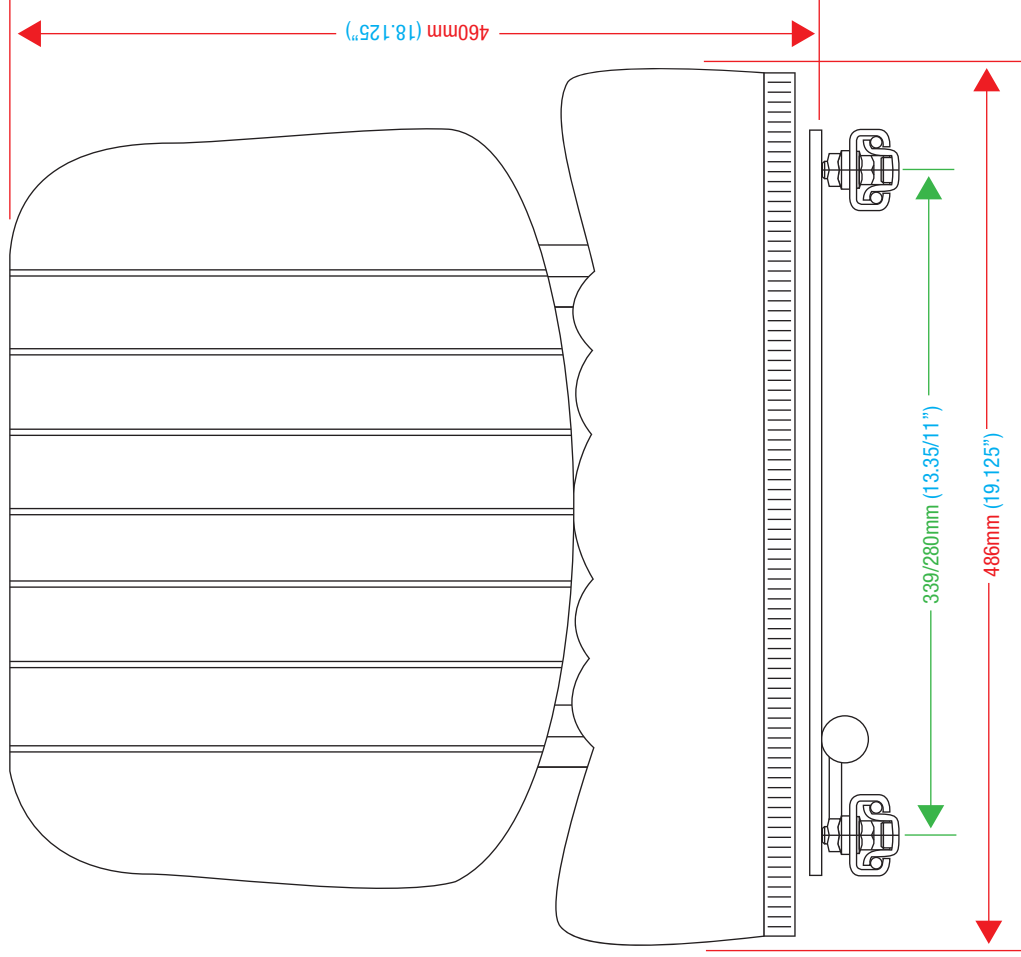

## OPTIONS

- 2" Non Retractable Seat Belt • **810-65NR**
- 3" Non Retractable Seat Belt • **810-67NR**
- *Other Seat Belt Options Available*
- *Universal Mounting Bars, Plates, Turntables, Pedestals and Tethers Available*
- *Contact One Of Our "Seating Specialists" For More Details*

# M200 DIMENSIONS

WEIGHT - 24LBS (11KG)

\* Mounting Pattern Dimensions  
\* Measurements in Inches  
\* Overall Dimensions

PHONE: 1-800-667-7328 • FAX: 1-888-667-7328  
ULTRASEAT.COM