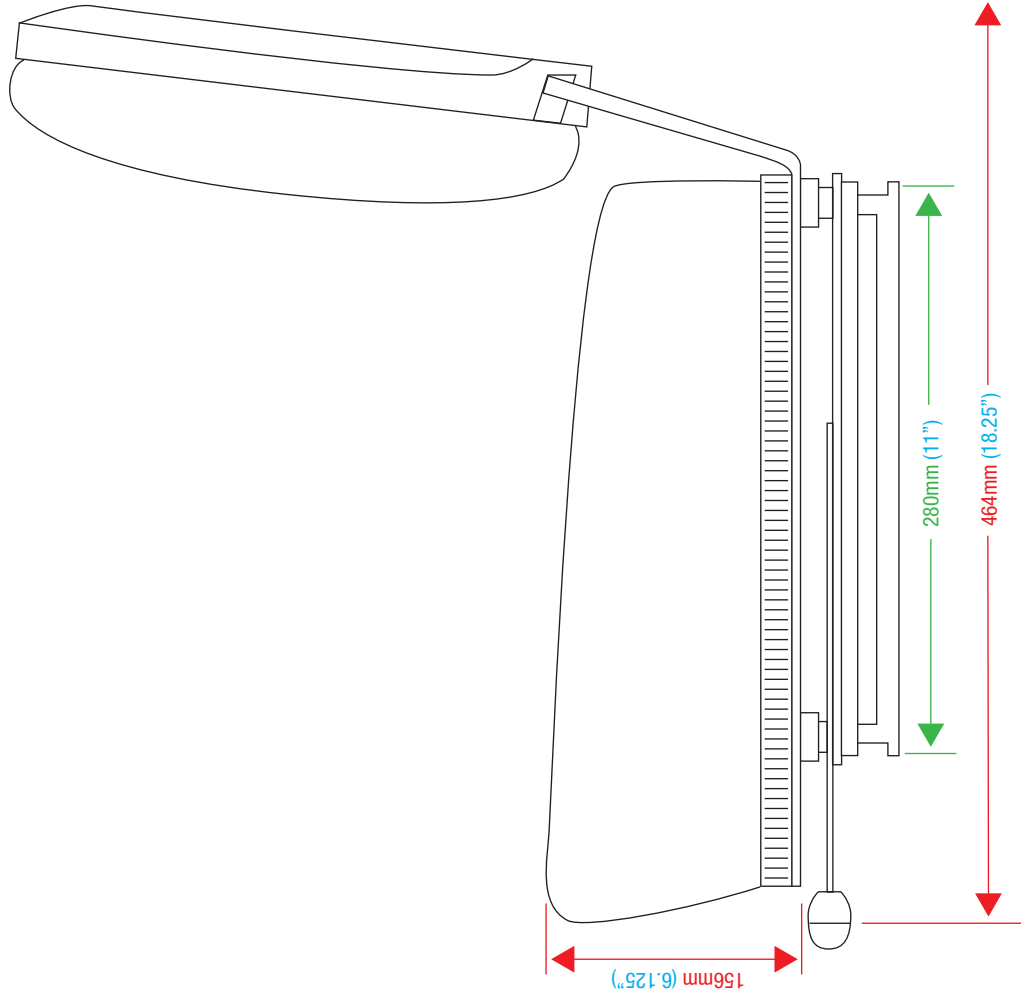

## OPTIONS

- 2" Non Retractable Seat Belt • **810-65NR**
- 3" Non Retractable Seat Belt • **810-67NR**
- *Other Seat Belt Options Available*
- *Universal Mounting Bars, Plates, Turntables, Pedestals and Tethers Available*
- *Contact One Of Our "Seating Specialists" For More Details*

# M200 DIMENSIONS

WEIGHT - 24LBS (11KG)

\* Mounting Pattern Dimensions  
\* Measurements in Inches  
\* Overall Dimensions

PHONE: 1-800-667-7328 • FAX: 1-888-667-7328  
ULTRASEAT.COM