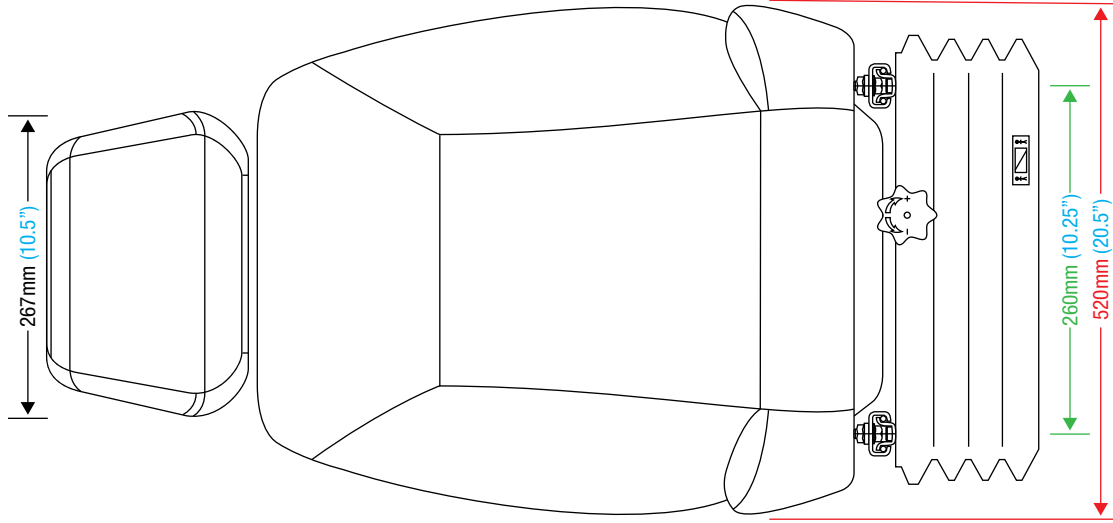

ULTRA

ULTRA SEAT CORPORATION

K773

UPPER SLIDE RAILS

UPDATED: 1/8/2014

FEATURES

- Medium Adjustable Backrest
- Double Locking Recline with Controls on Both Sides
- Extra Large Seat and Back Cushions
- Adjustable Mechanical Lumbar
- Document Holder
- Heavy Duty Mechanical Suspension
- Up to 190kg (418lbs) Manual Weight Adjustment
- 100mm (4") Suspension Stroke
- Adjustable Upper Double Locking Slide Rails with 5mm Reinforcement Bars

OPTIONS

- 2.5" Standard Armrest Left • **870-34L**
- 2.5" Standard Armrest Right • **870-34R**
- 3.5" Standard Armrest Left • **870-39L**
- 3.5" Standard Armrest Right • **870-39R**
- Adjustable Headrest B/G Cloth • **870-221**
- Adjustable Headrest Black Vinyl • **870-23**
- 2" Retractable Seat Belt • **810-65**
- 3" Retractable Seat Belt • **810-67**
- Air Lumbar Kit (Single) • **960-551SK**
- 12 Volt Seat Cushion Heater Kit • **830-286**
- 24 Volt Seat Cushion Heater Kit • **830-287**
- *Other Seat Belt Options Available*
- *Universal Mounting Bars, Plates, Turntables, Pedestals and Tethers Available*
- *Contact One Of Our "Seating Specialists" For More Details*

FAX: 1-888-667-7328

K773 DIMENSIONS

WEIGHT - 86LBS (39KG)

* Shown with Optional Headrest
 * Mounting Pattern Dimensions
 * Measurements in Inches
 * Overall Dimensions

PHONE: 1-800-667-7328 • FAX: 1-888-667-7328
 ULTRASEAT.COM