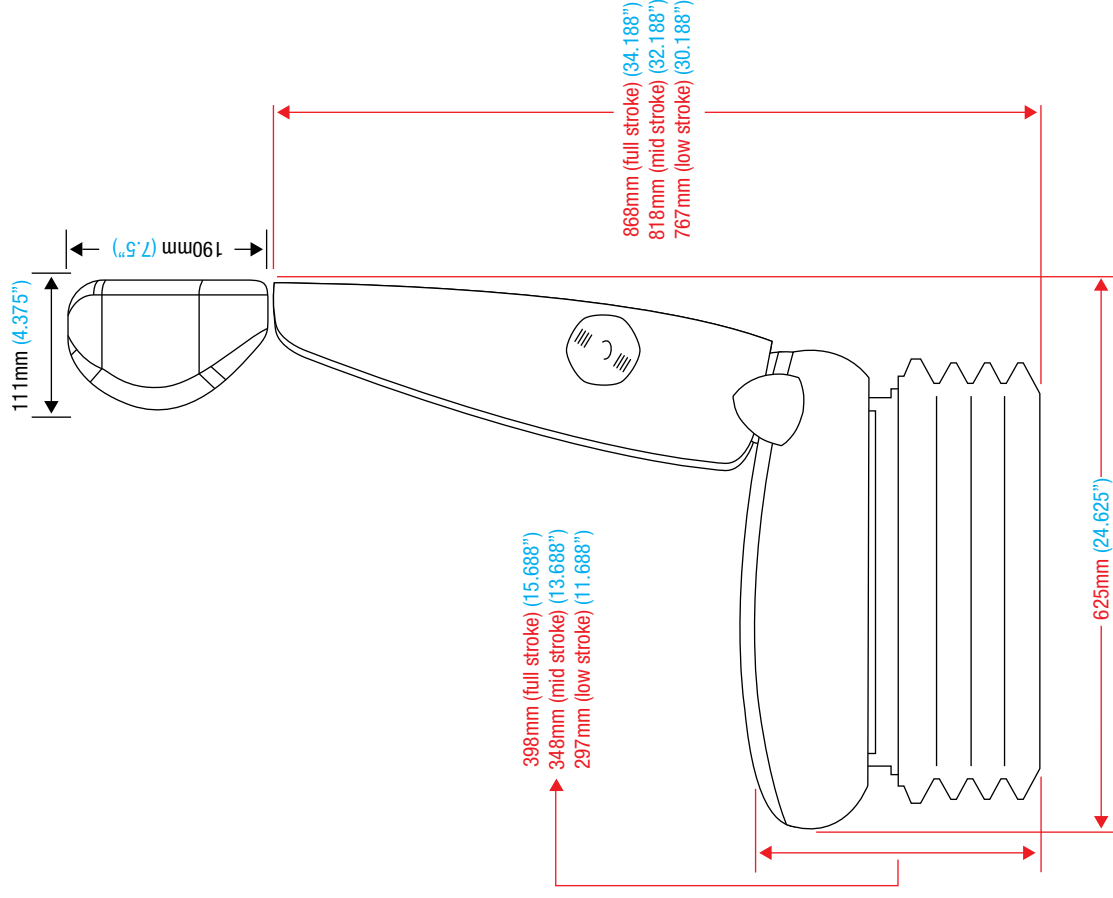

ULTRA

ULTRA SEAT CORPORATION

K773

UPPER SLIDE RAILS

UPDATED: 1/8/2014

FEATURES

- Medium Adjustable Backrest
- Double Locking Recline with Controls on Both Sides
- Extra Large Seat and Back Cushions
- Adjustable Mechanical Lumbar
- Document Holder
- Heavy Duty Mechanical Suspension
- Up to 190kg (418lbs) Manual Weight Adjustment
- 100mm (4") Suspension Stroke
- Adjustable Upper Double Locking Slide Rails with 5mm Reinforcement Bars

OPTIONS

- 2.5" Standard Armrest Left • **870-34L**
- 2.5" Standard Armrest Right • **870-34R**
- 3.5" Standard Armrest Left • **870-39L**
- 3.5" Standard Armrest Right • **870-39R**
- Adjustable Headrest B/G Cloth • **870-221**
- Adjustable Headrest Black Vinyl • **870-23**
- 2" Retractable Seat Belt • **810-65**
- 3" Retractable Seat Belt • **810-67**
- Air Lumbar Kit (Single) • **960-551SK**
- 12 Volt Seat Cushion Heater Kit • **830-286**
- 24 Volt Seat Cushion Heater Kit • **830-287**
- *Other Seat Belt Options Available*
- *Universal Mounting Bars, Plates, Turntables, Pedestals and Tethers Available*
- *Contact One Of Our "Seating Specialists" For More Details*

MODELS

K773 Black/Grey Cloth • 570-65

K773 Black Vinyl • 570-67

INDUSTRY STANDARDS

- Operator Seat Vibration: ISO 7096
- Seat Belt Anchor: ISO 6683
- Flammability: FMVSS 302

FULL SUSPENSION

ULTRASEAT.COM

PHONE: 1-800-667-7328

FAX: 1-888-667-7328

K773 DIMENSIONS

WEIGHT - 86LBS (39KG)

* Shown with Optional Headrest
 * Mounting Pattern Dimensions
 * Measurements in Inches
 * Overall Dimensions

PHONE: 1-800-667-7328 • FAX: 1-888-667-7328
 ULTRASEAT.COM