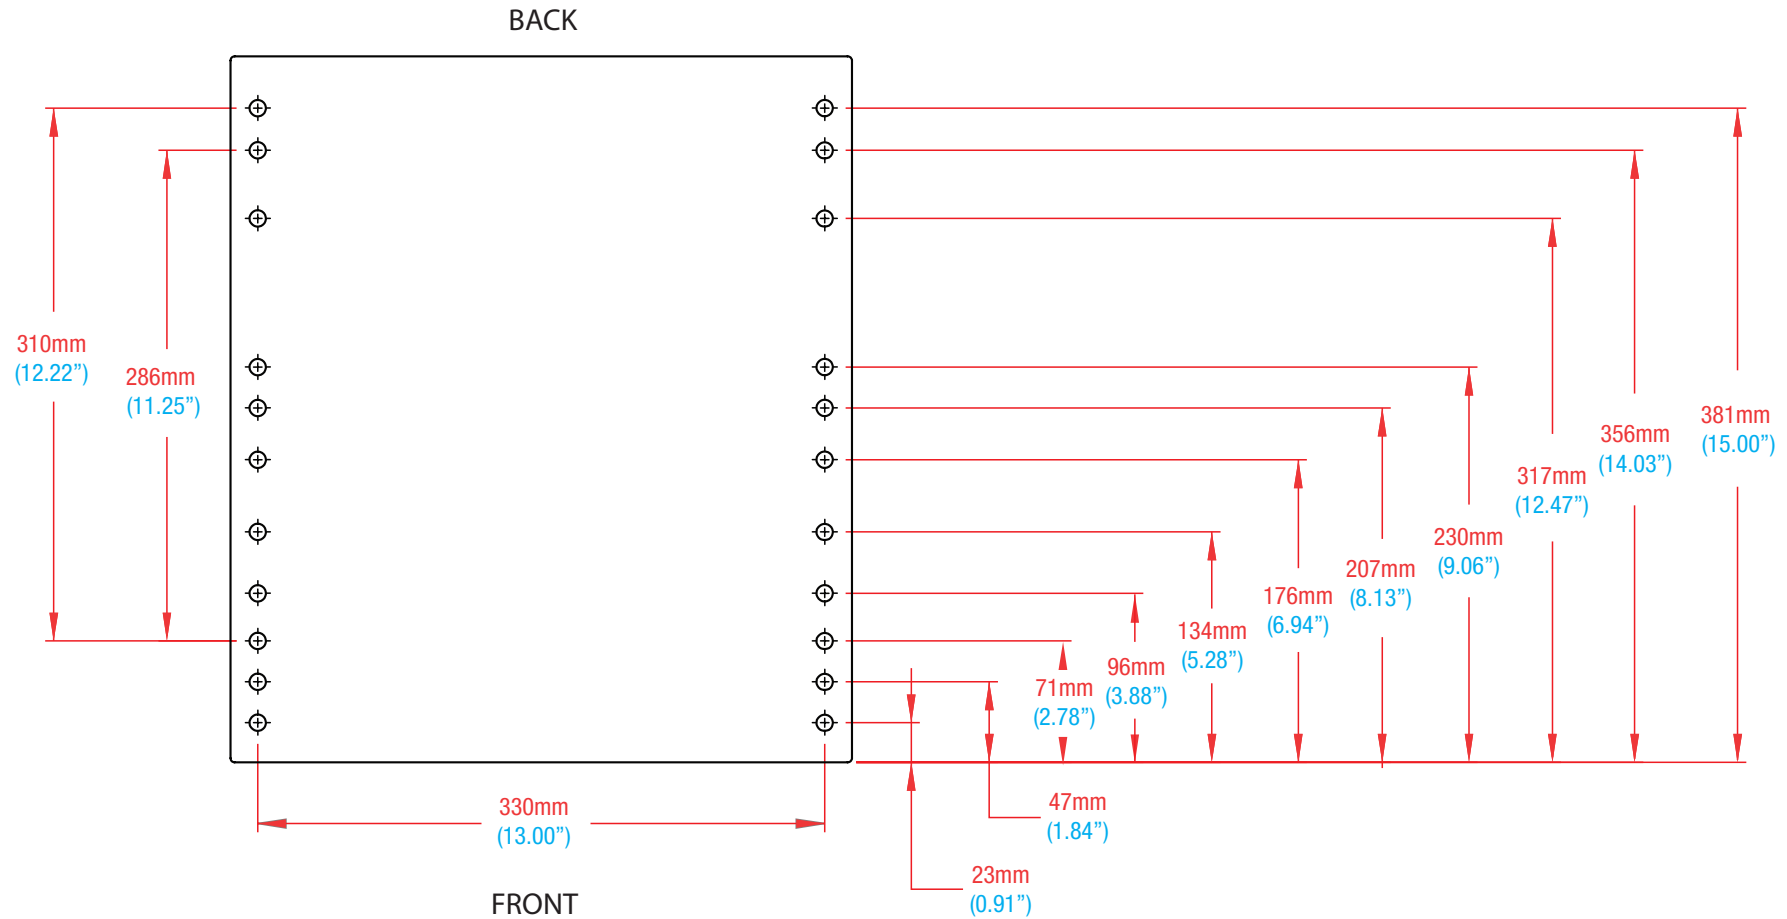

SUSPENSION BASE HOLE PATTERN

S073 & S076C

TOP MOUNTING PATTERN

*NOTE: Hole Pattern Symmetry holds about the centerline

* Measurements in Inches
* Overall Dimensions

PHONE: 1-800-667-7328 • FAX: 1-888-667-7328