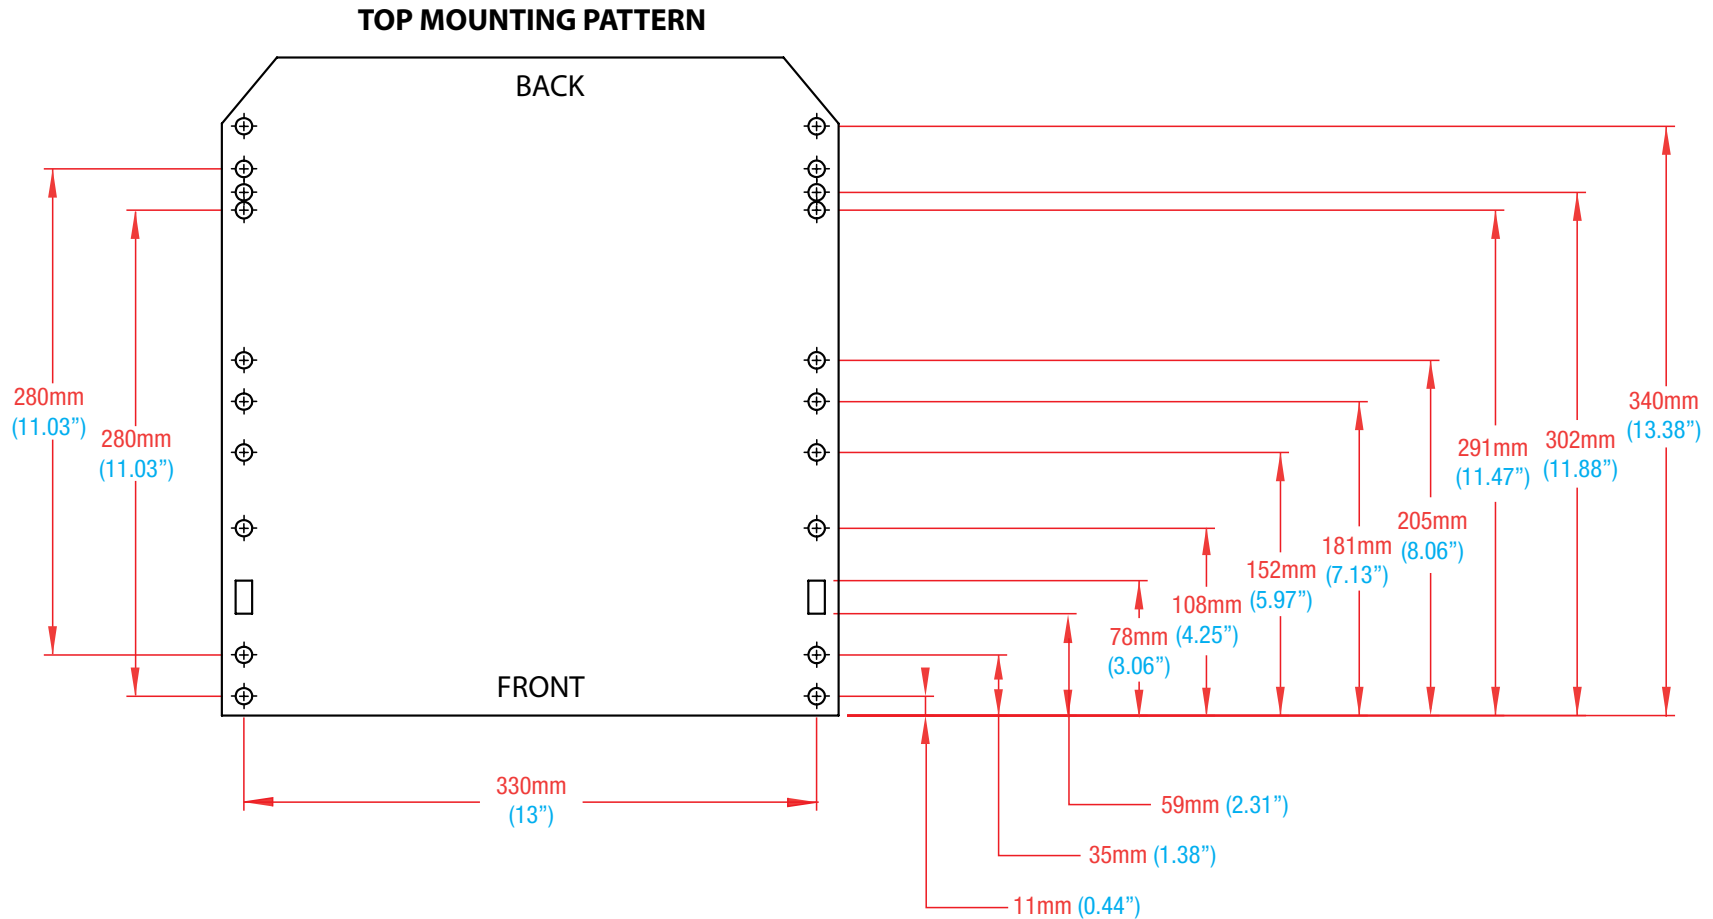

SUSPENSION BASE HOLE PATTERN

S032

*NOTE: Hole Pattern Symmetry holds about the centerline

* Measurements in Inches
* Overall Dimensions

PHONE: 1-800-667-7328 • FAX: 1-888-667-7328

ULTRASEAT.COM