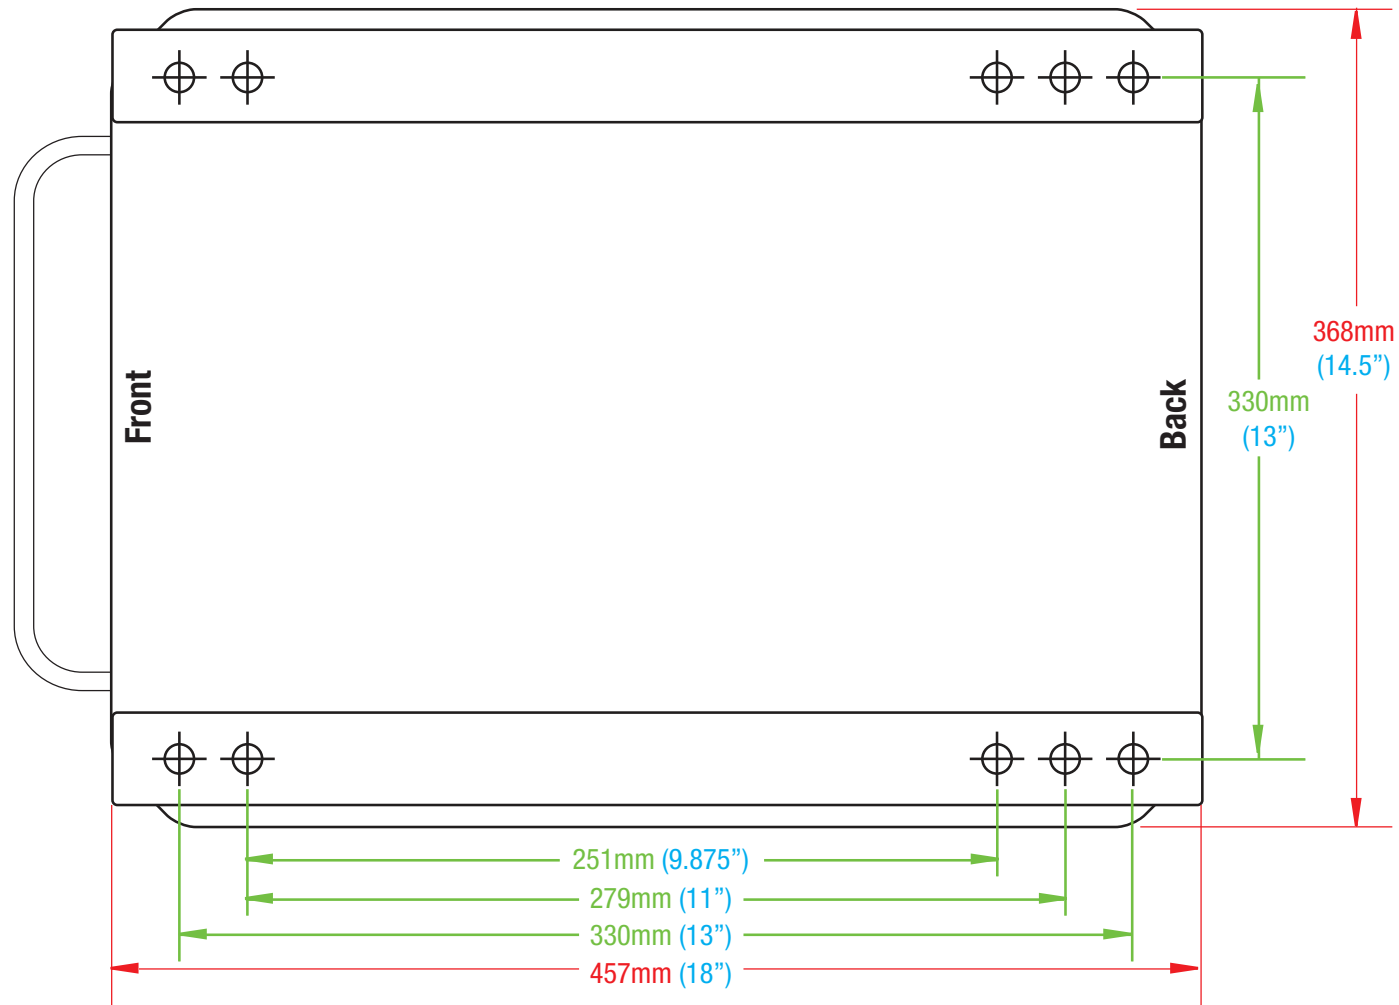

SUSPENSION BASE HOLE PATTERN

S022 & S025C

Bottom Mounting Pattern

ULTRA SEAT CORPORATION

* Mounting Pattern Dimensions

* Measurements in Inches

* Overall Dimensions

PHONE: 1-800-667-7328 • FAX: 1-888-667-7328

ULTRASEAT.COM

SUSPENSION BASE HOLE PATTERN

S022 & S025C

* Mounting Pattern Dimensions
* Measurements in Inches
* Overall Dimensions

PHONE: 1-800-667-7328 • FAX: 1-888-667-7328
ULTRASEAT.COM