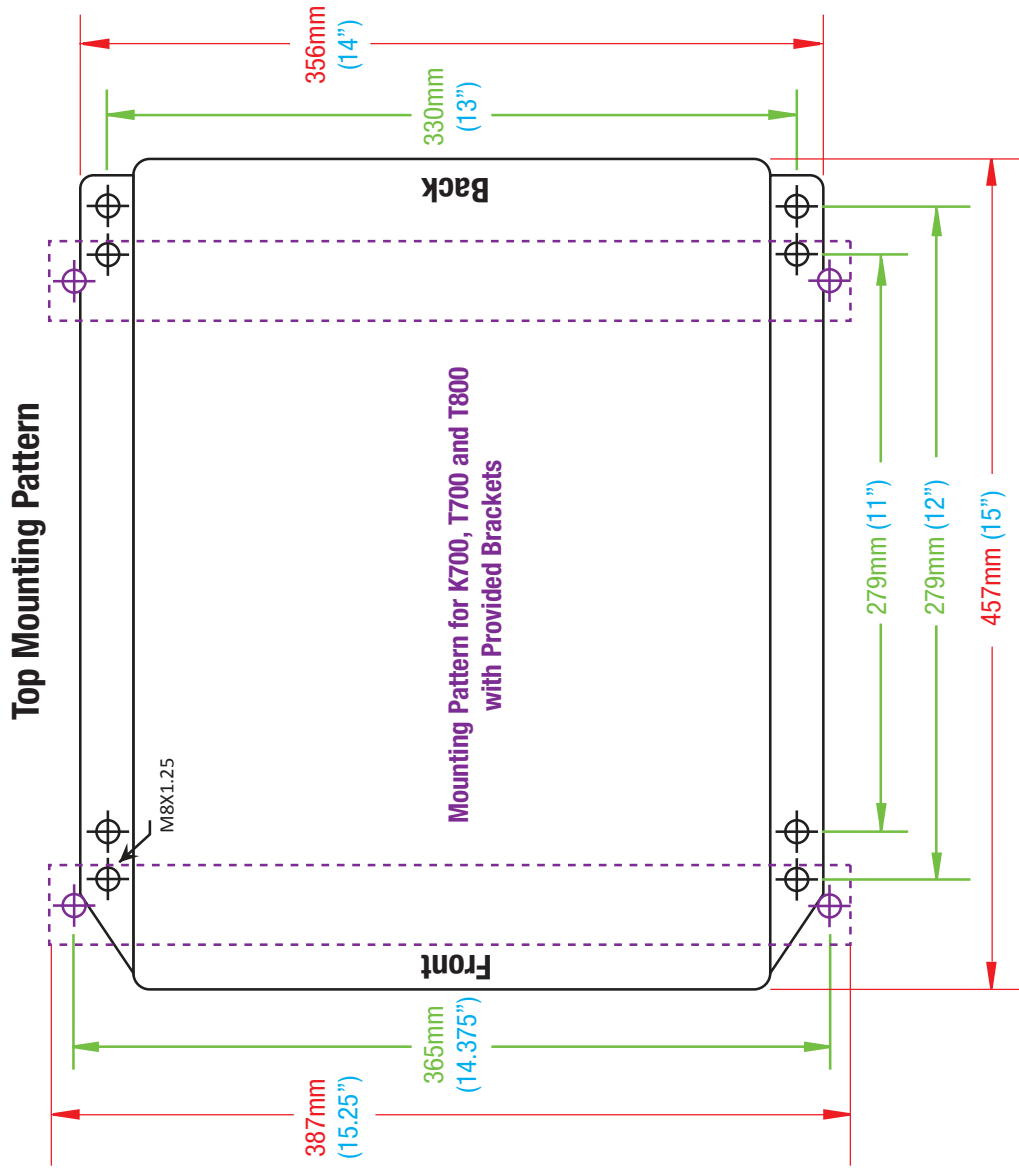

SUSPENSION BASE HOLE PATTERN

S022 & S025C

Bottom Mounting Pattern

ULTRA SEAT CORPORATION

* Mounting Pattern Dimensions

* Measurements in Inches

* Overall Dimensions

PHONE: 1-800-667-7328 • FAX: 1-888-667-7328

ULTRASEAT.COM

SUSPENSION BASE HOLE PATTERN

S022 & S025C

* Mounting Pattern Dimensions
* Measurements in Inches
* Overall Dimensions

PHONE: 1-800-667-7328 • FAX: 1-888-667-7328
ULTRASEAT.COM