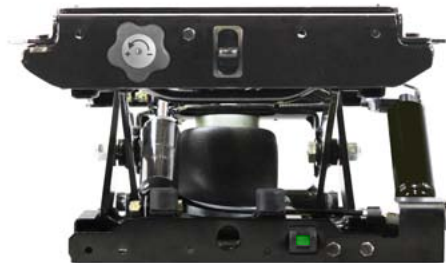

ULTRA

ULTRA SEAT CORPORATION

S078C AD

HEAVY DUTY AIR RIDE SUSPENSION

Double Damper (One Adjustable)

UPDATED:08/18/22

DOUBLE DAMPER (ONE ADJUSTABLE)

FEATURES

- Heavy Duty Air Ride Suspension
- 12 or 24 Volt Compressor Included
- Up to 190kg (418lbs) Manual Weight Adjustment
- 100mm (4") Suspension Stroke
- Double Damper (One Adjustable)
- Suspension Cover
- Side to Side Top Mount 330mm (13")
- Front to Back Top Mount 155mm (6.1"), 261mm (10.3"), 355mm (14")
- Side to Side Bottom Mount 260mm (10.24")
- Front to Back Bottom Mount 246mm (9.69"), 292mm (11.5"), 325mm (12.8")

OPTIONS

- Slide Rails
- Mounting Bars
- Mounting Plates
- Turntables
- Pedestals

*Contact One Of Our Seating Specialists
For More Details*

MODELS

S078CAD 12 Volt • 570349C12AD

S078CAD 24 Volt • 570349C24AD