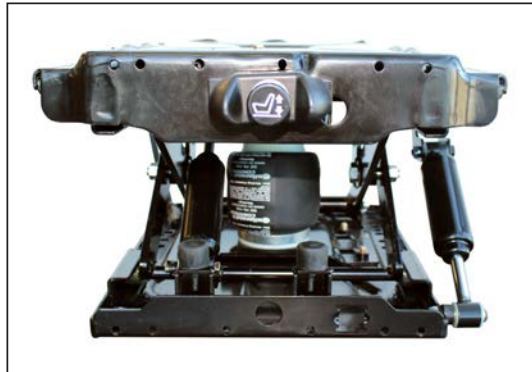

ULTRA

ULTRA SEAT CORPORATION

S076HD

HEAVY DUTY AIR RIDE SUSPENSION

Double Damper View

FEATURES

- Heavy Duty Air Ride Suspension
- Direct Air (Machine Supplied Air Source)
- Up to 190kg (418lbs) Manual Weight Adjustment
- 100mm (4") Suspension Stroke
- Double Dampers
- Suspension Cover
- Side to Side Top Mount 330mm (13")
- Front to Back Top Mount 254mm (10"), 280mm (11"), 305mm (12")
- Side to Side Bottom Mount 260mm (10¼")
- Front to Back Bottom Mount 280mm (11"), 305mm (12"), 324mm (12¾")

OPTIONS

- Slide Rails
- Mounting Bars
- Mounting Plates
- Turntables
- Pedestals
- *Contact One Of Our "Seating Specialists" For More Details*

MODELS

S076HD Direct Air • 570-249HD

WEIGHT

45lbs (21kg)

INDUSTRY STANDARDS

- Operator Seat Vibration: ISO 7096

UPDATED: 10/19/2017

DOUBLE DAMPERS