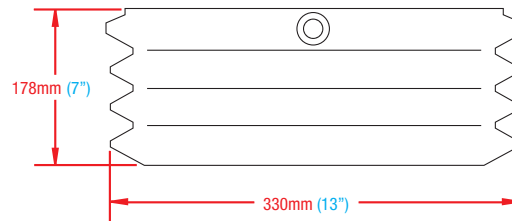

# S045C DIMENSIONS

WEIGHT - 25LBS (11.36KG)

**FRONT**

**SIDE**

\*NOTE: Hole Pattern Symmetry holds about the centerline

- \* Shown with Optional Headrest
- \* Mounting Pattern Dimensions
- \* Measurements in Inches
- \* Overall Dimensions