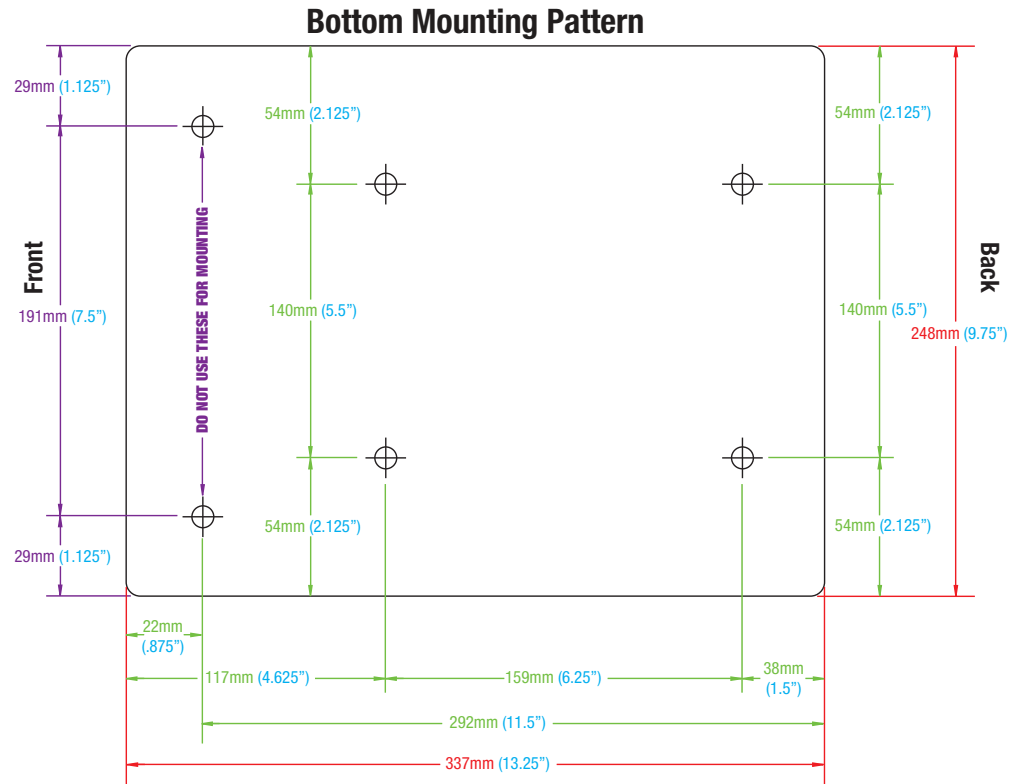

# S045C DIMENSIONS

WEIGHT - 25LBS (11.36KG)

**FRONT**

**SIDE**

\*NOTE: Hole Pattern Symmetry holds about the centerline

- \* Shown with Optional Headrest
- \* Mounting Pattern Dimensions
- \* Measurements in Inches
- \* Overall Dimensions