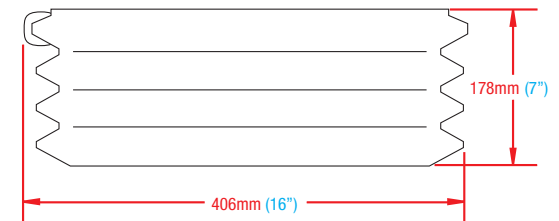

# S045C DIMENSIONS

WEIGHT - 25LBS (11.36KG)

**FRONT**

**SIDE**

\*NOTE: Hole Pattern Symmetry holds about the centerline

- \* Shown with Optional Headrest
- \* Mounting Pattern Dimensions
- \* Measurements in Inches
- \* Overall Dimensions