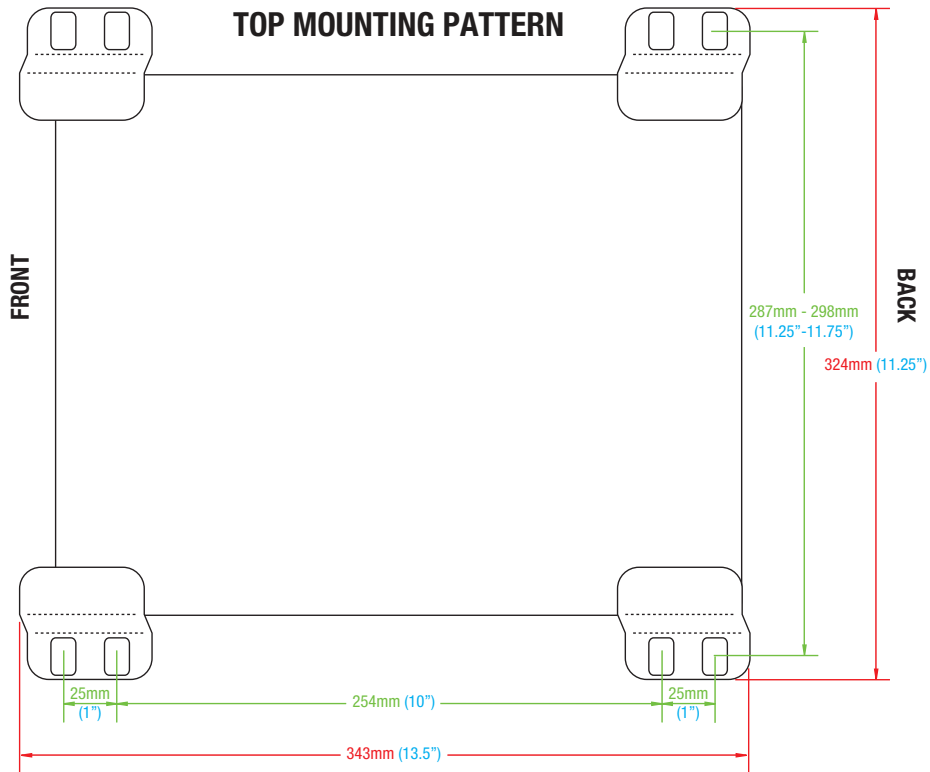

### WEIGHT

25lbs (11.36kg)

# S045C DIMENSIONS

WEIGHT - 25LBS (11.36KG)

**FRONT**

**SIDE**

\*NOTE: Hole Pattern Symmetry holds about the centerline

- \* Shown with Optional Headrest
- \* Mounting Pattern Dimensions
- \* Measurements in Inches
- \* Overall Dimensions