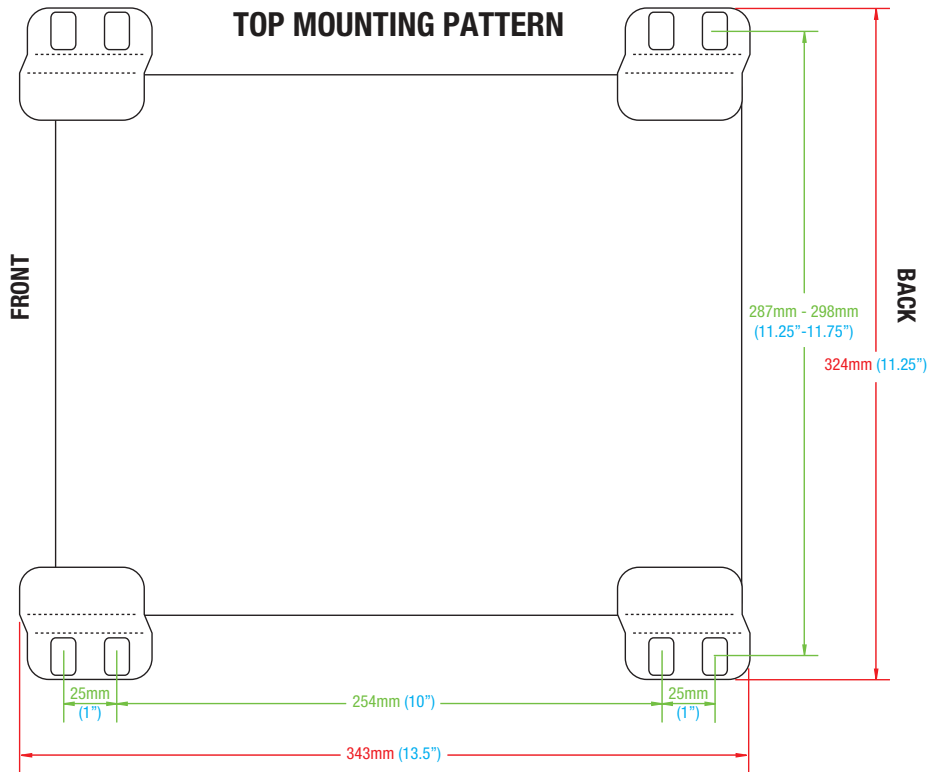

## WEIGHT

30lbs (13.63kg)

# S042 DIMENSIONS

WEIGHT - 30LBS (11.36KG)

**FRONT**

**SIDE**

\*NOTE: Hole Pattern Symmetry holds about the centerline

- \* Shown with Optional Headrest
- \* Mounting Pattern Dimensions
- \* Measurements in Inches
- \* Overall Dimensions