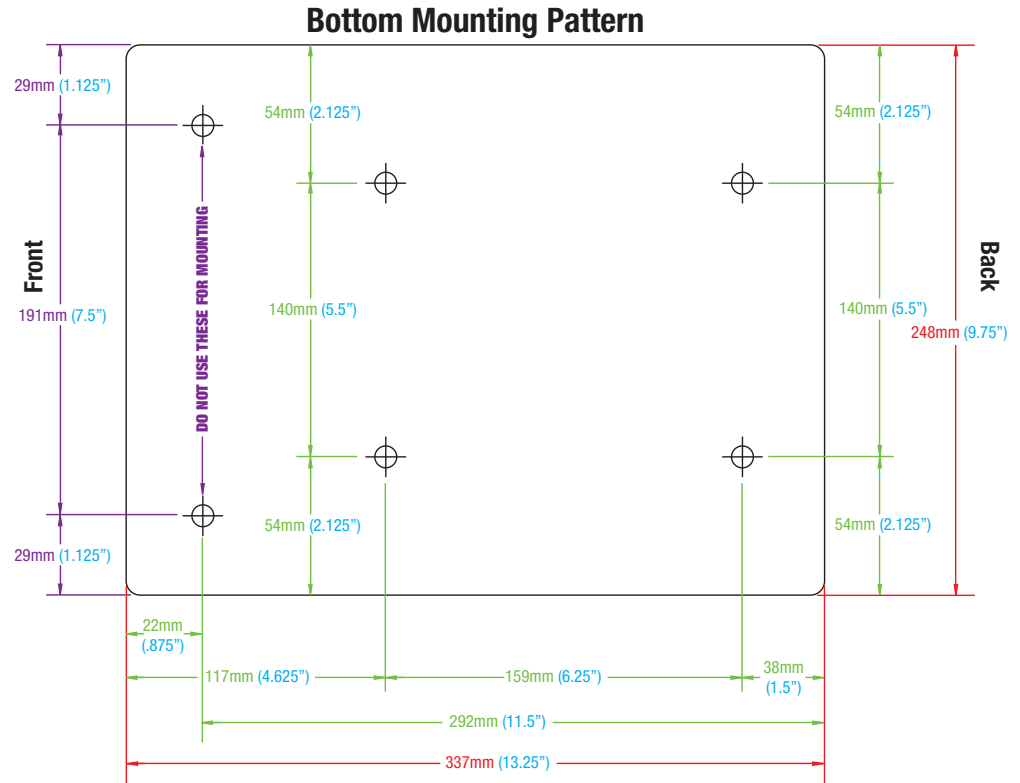

# S042 DIMENSIONS

WEIGHT - 30LBS (11.36KG)

**FRONT**

**SIDE**

\*NOTE: Hole Pattern Symmetry holds about the centerline

- \* Shown with Optional Headrest
- \* Mounting Pattern Dimensions
- \* Measurements in Inches
- \* Overall Dimensions