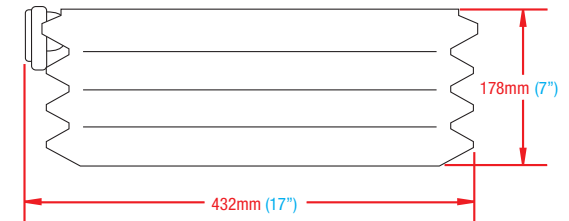

# S042 DIMENSIONS

WEIGHT - 30LBS (11.36KG)

**FRONT**

**SIDE**

\*NOTE: Hole Pattern Symmetry holds about the centerline

- \* Shown with Optional Headrest
- \* Mounting Pattern Dimensions
- \* Measurements in Inches
- \* Overall Dimensions