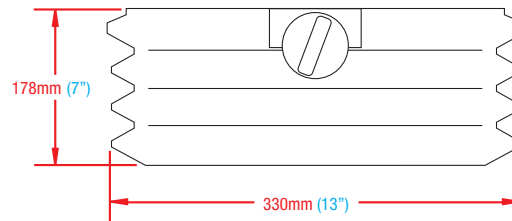

# S042 DIMENSIONS

WEIGHT - 30LBS (11.36KG)

**FRONT**

**SIDE**

\*NOTE: Hole Pattern Symmetry holds about the centerline

- \* Shown with Optional Headrest
- \* Mounting Pattern Dimensions
- \* Measurements in Inches
- \* Overall Dimensions