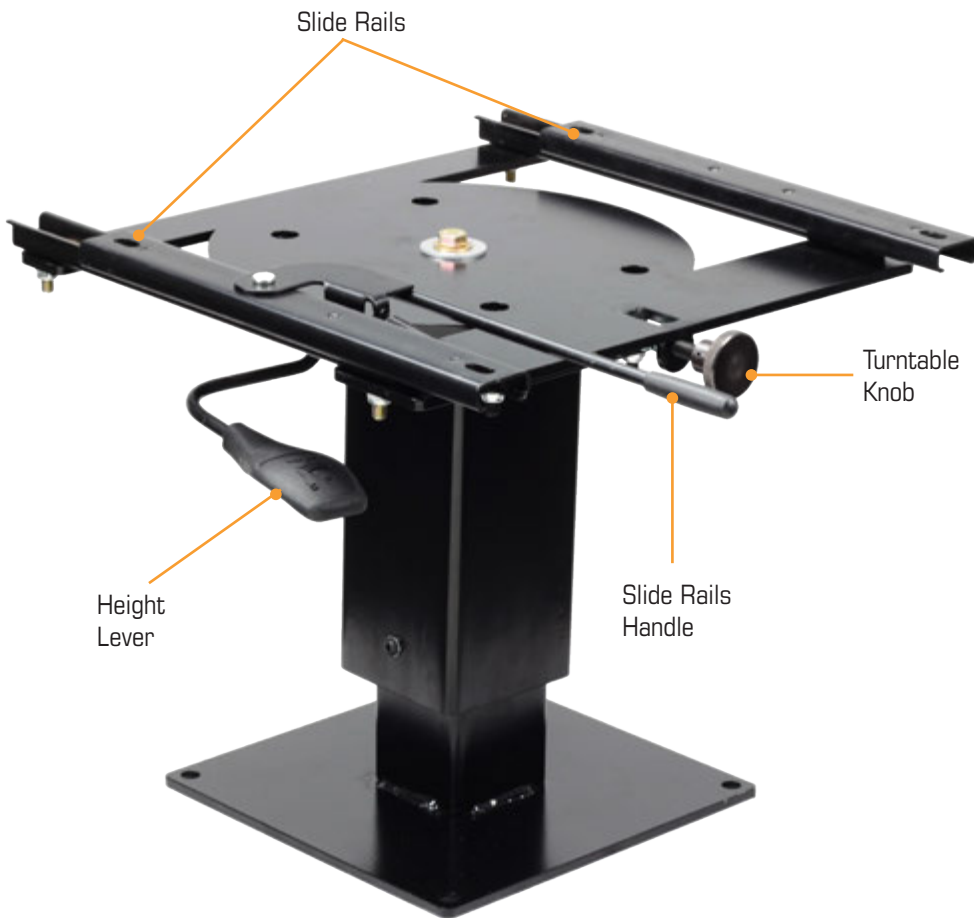

# PEDESTAL

WITH TURNTABLE AND SLIDE RAILS

## FEATURES

- Slide Rails • 860-82
- 362 - 495mm (14.25 - 19.5") Gas Assisted Height Adjustment
- 4 Position Swivel (0°, 90°, 180°, 270°)

## MODELS

*Pedestal Height Adjustable • 880-300*

## WEIGHT

45 lbs (20.4 kgs)