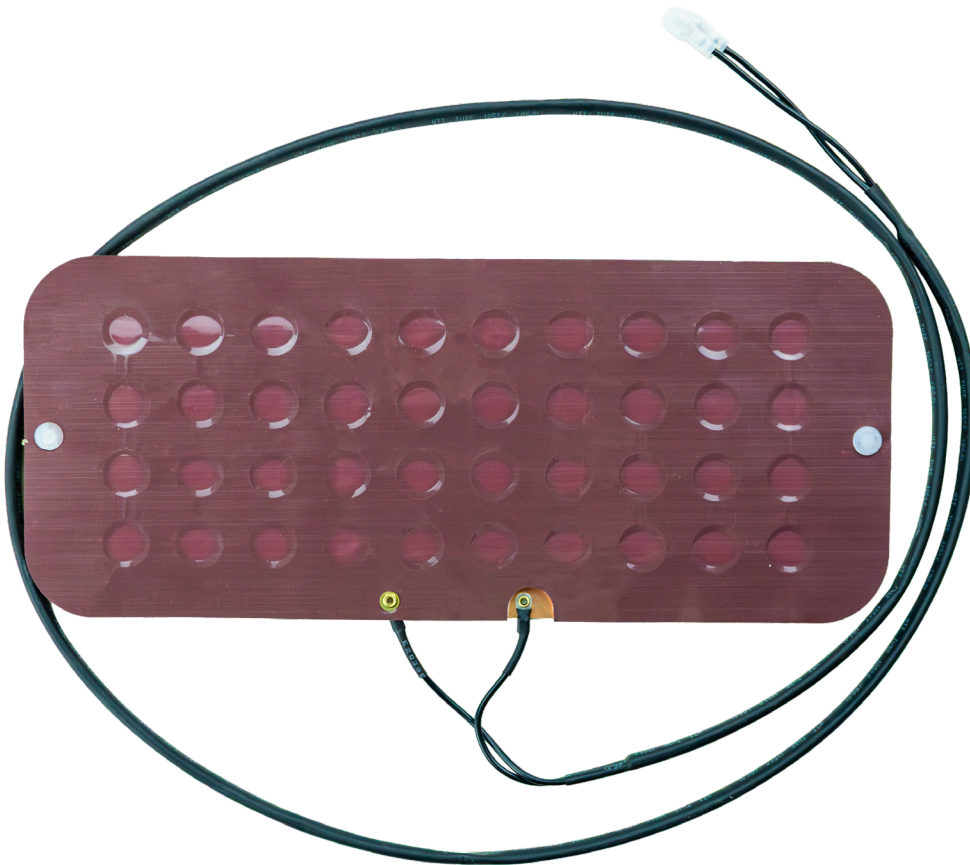

ULTRA SEAT CORPORATION

OPERATOR PRESENCE SWITCH PAD STYLE

FEATURES

- Universal Operator Presence Sensor
- Designed to Fit Various Makes & Models
- 305mm (12") Long
- 128mm (5") Wide
- Normally Open

OPTIONS

*Contact One Of Our Seating Specialists
For More Details*

MODELS

Operator Presence Switch • 82063

WEIGHT

0.88LBS (0.4kg)