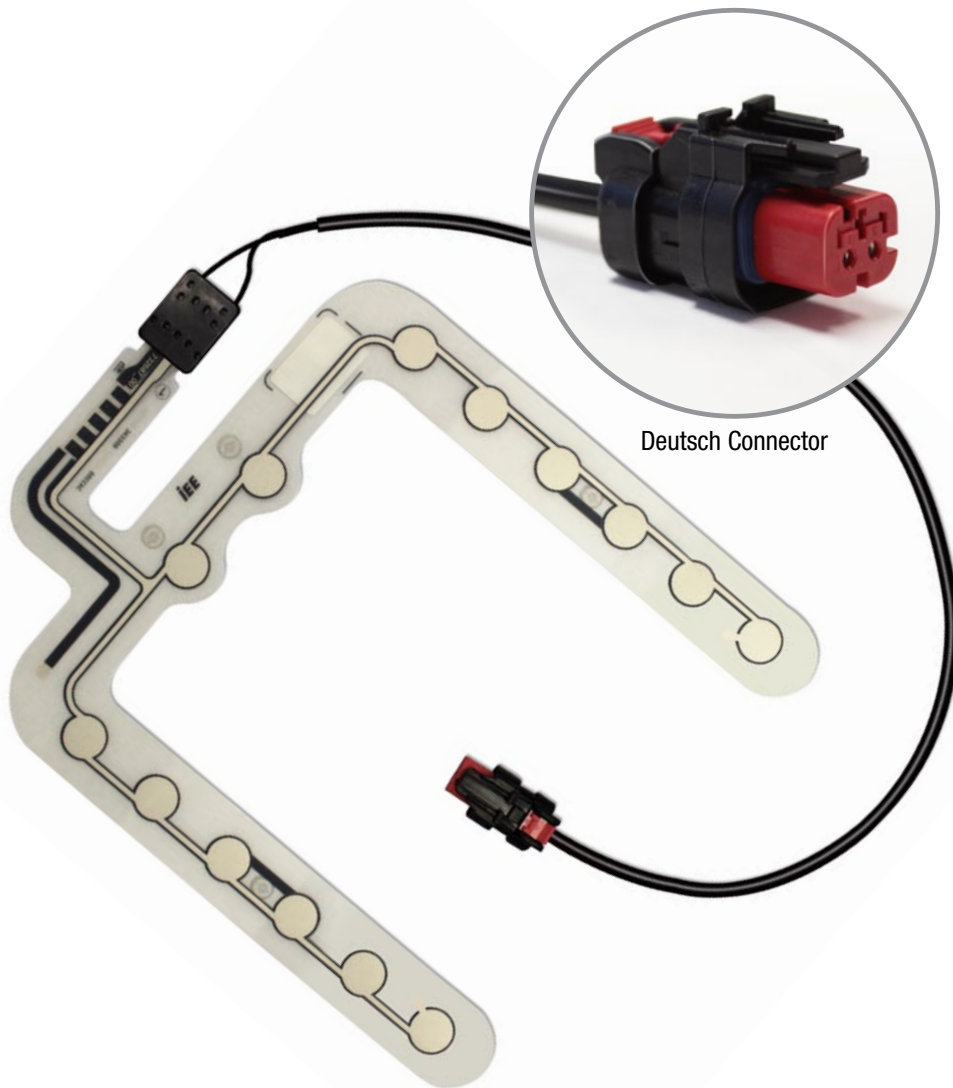

ULTRA SEAT CORPORATION

OPERATOR PRESENCE SWITCH

DEUTCSH CONNECTOR

Deutsch Connector

FEATURES

- CAT Specific
- 254mm (10") Long
- 203mm (8") Wide
- Normally Open

OPTIONS

Contact One Of Our Seating Specialists
For More Details

MODELS

CAT Operator Presence Switch • 82062

UPDATED: 12/07/22