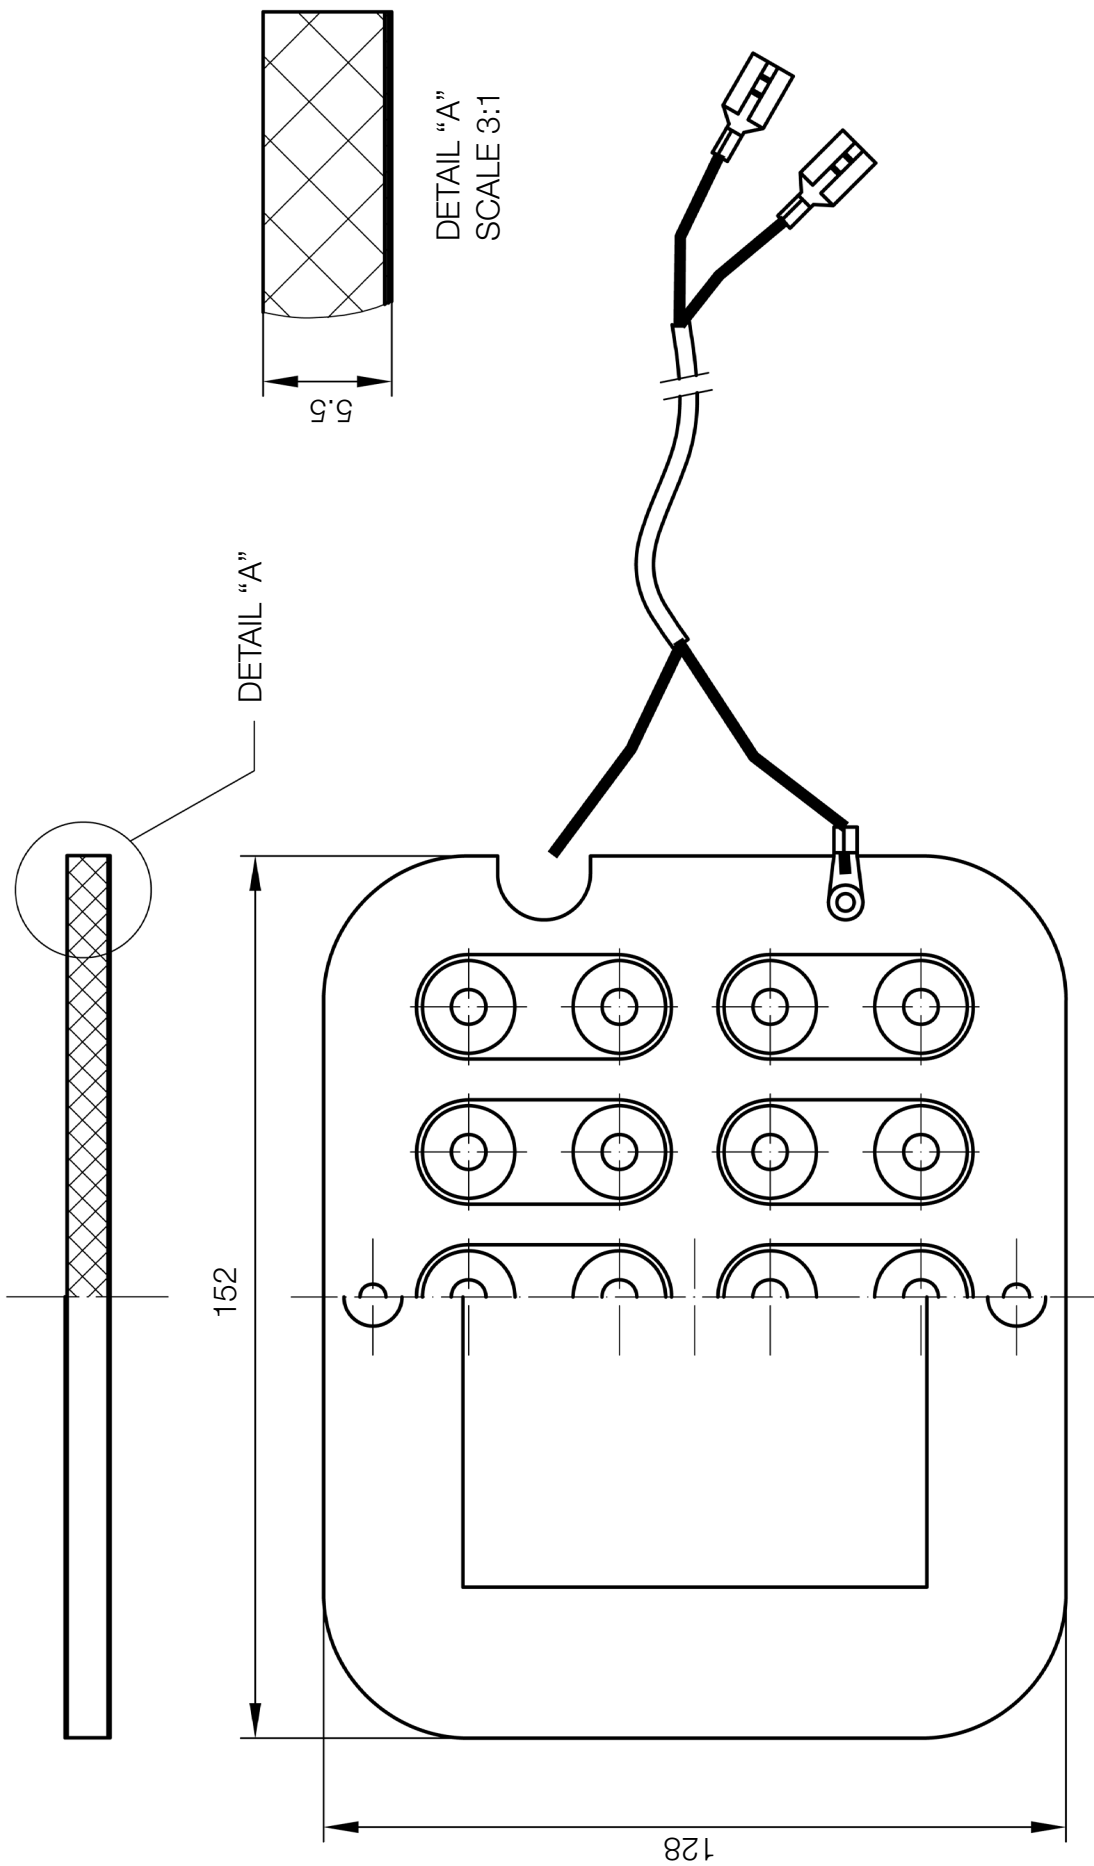

ULTRA SEAT CORPORATION

OPERATOR PRESENCE SWITCH

PAD STYLE

FEATURES

- Universal Operator Presence Sensor
Designed to Fit Various Makes & Models
- 152mm (6") Long
- 128mm (5") Wide

OPTIONS

- *Contact One Of Our "Seating Specialists"
For More Details*

MODELS

Operator Presence Switch • 820-60

WEIGHT

0.25lbs (0.11kg)

UPDATED: 07/29/2013

OPERATOR PRESENCE SWITCH DIMENSIONS

WEIGHT - 0.25LBS (0.11KG)

* Measurements in mm