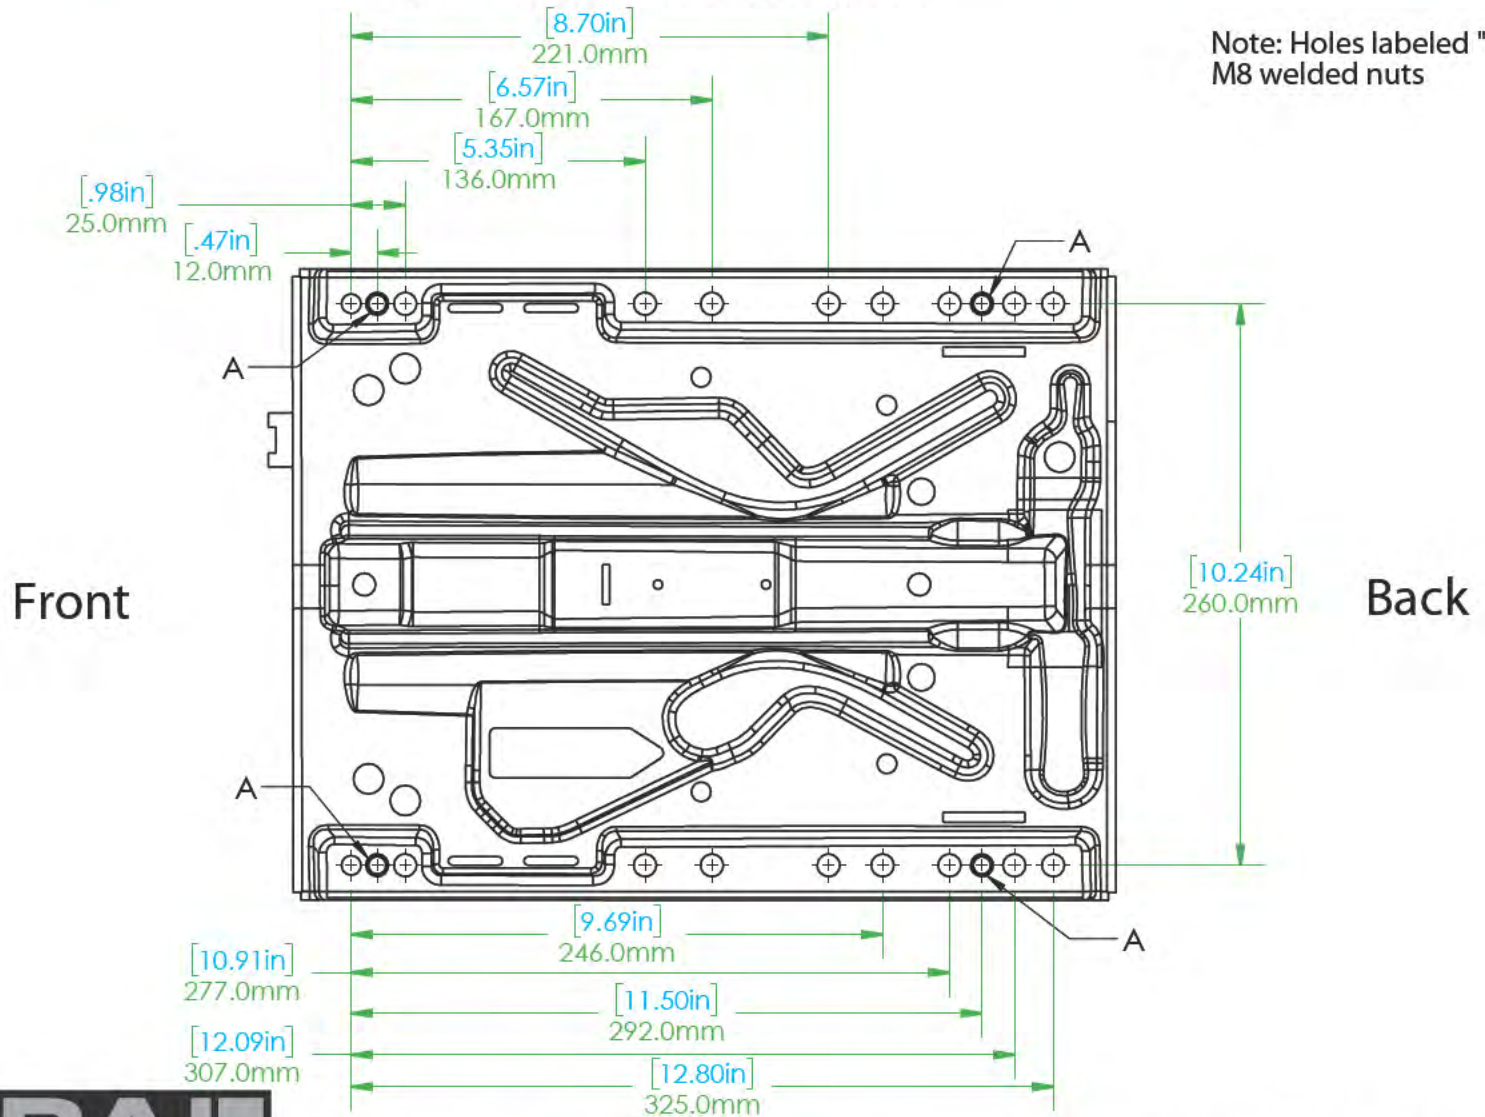

SUSPENSION BASE HOLE PATTERN

S078C

BOTTOM MOUNTING PATTERN

04/04/2022

ULTRA SEAT CORPORATION

* Mounting Pattern Dimensions
* Measurements in Inches

PHONE: 1-800-667-7328 • FAX: 1-888-667-7328

ULTRASEAT.COM