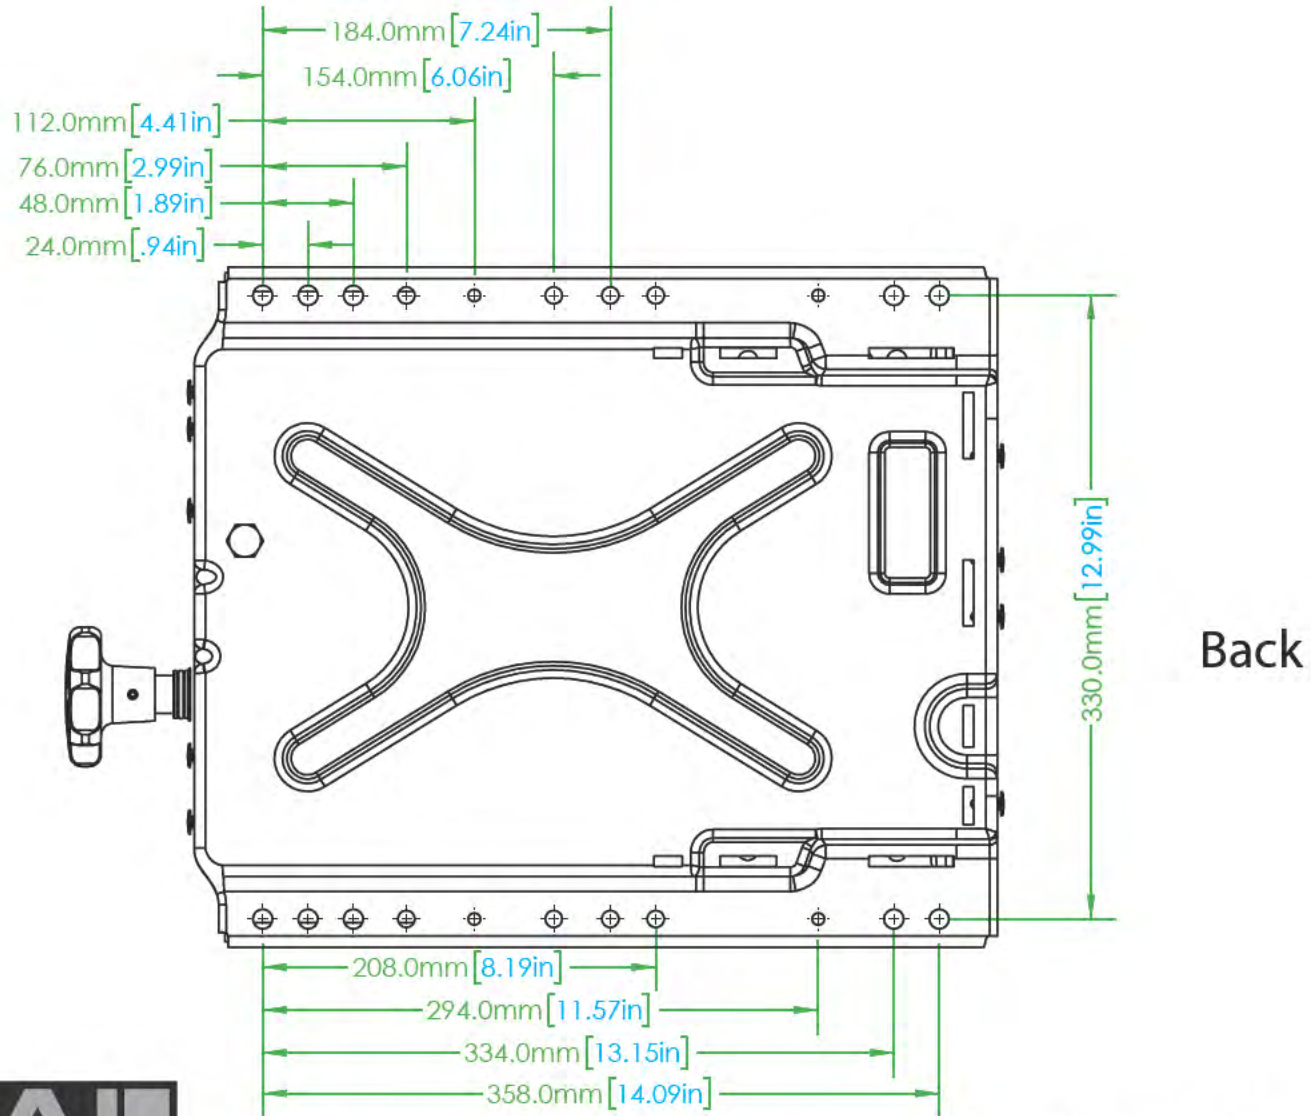

# SUSPENSION BASE HOLE PATTERN

S073

## TOP MOUNTING PATTERN

04/04/2022

Front

Back

ULTRA SEAT CORPORATION

\* Mounting Pattern Dimensions  
\* Measurements in Inches

PHONE: 1-800-667-7328 • FAX: 1-888-667-7328

ULTRASEAT.COM