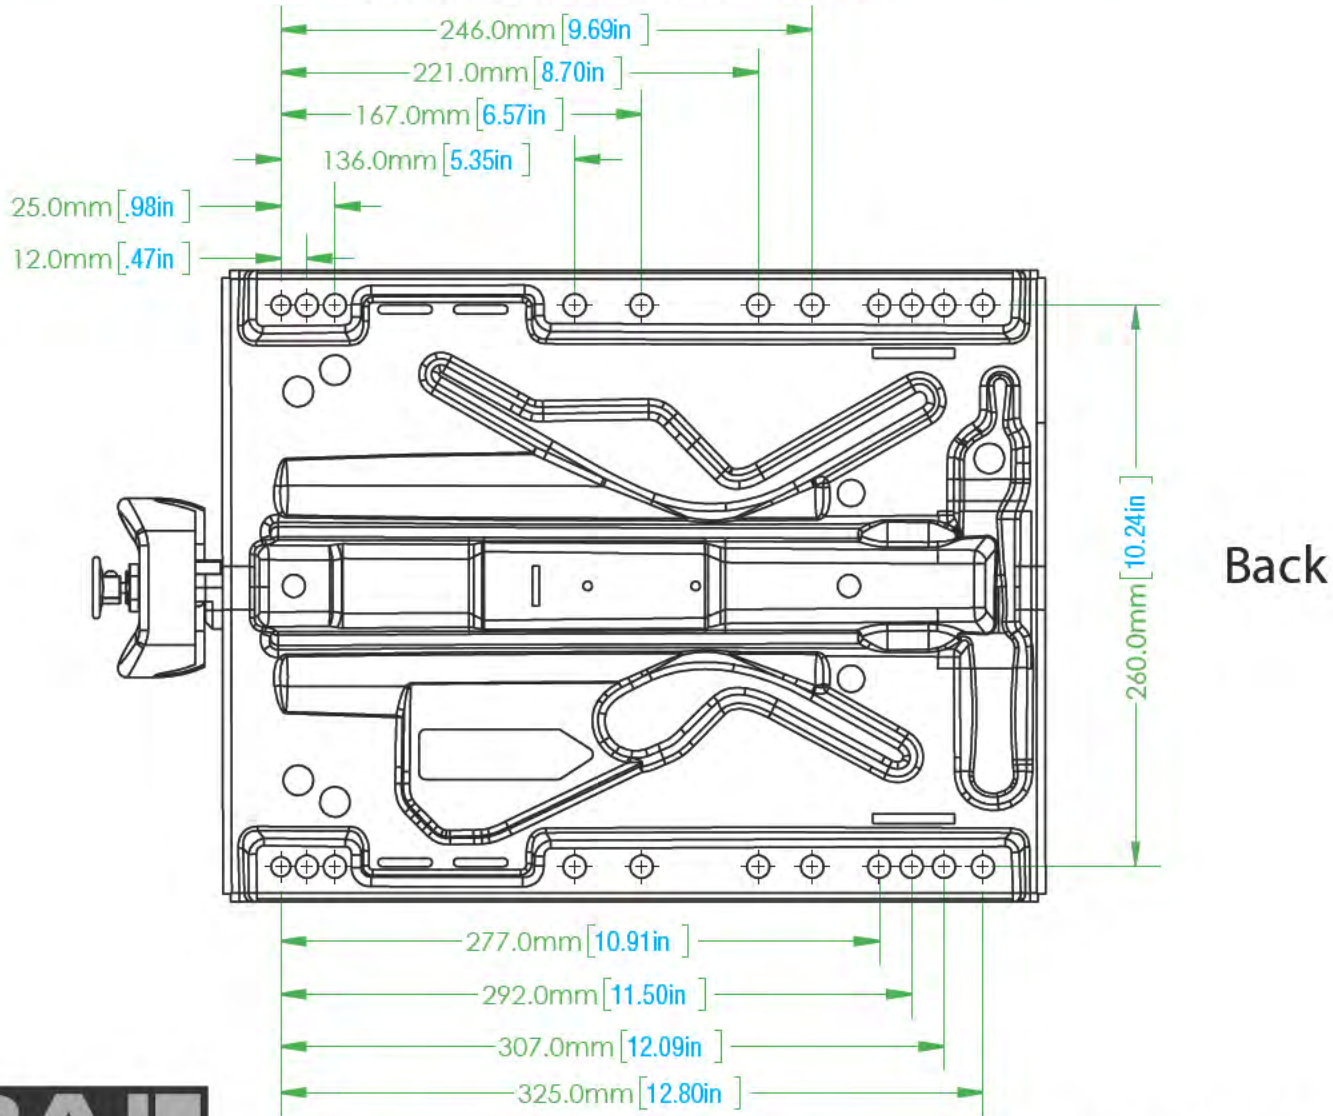

SUSPENSION BASE HOLE PATTERN

S073

BOTTOM MOUNTING PATTERN

04/04/2022

ULTRA SEAT CORPORATION

* Mounting Pattern Dimensions
* Measurements in Inches

PHONE: 1-800-667-7328 • FAX: 1-888-667-7328

ULTRASEAT.COM