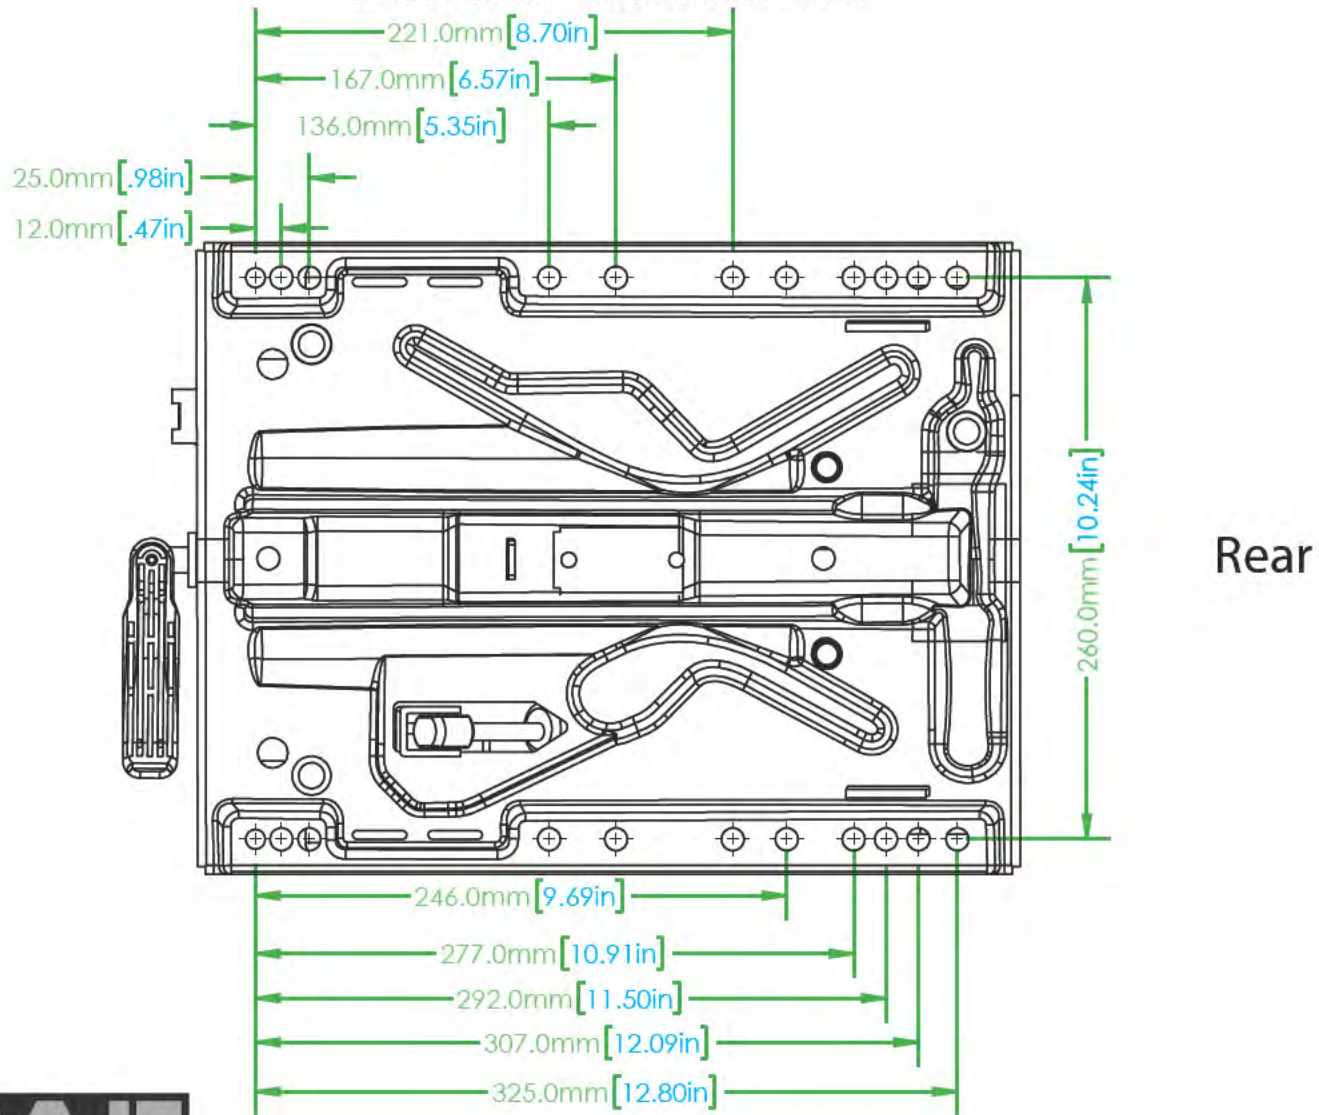

SUSPENSION BASE HOLE PATTERN

S032

BOTTOM MOUNTING PATTERN

04/04/2022

ULTRA SEAT CORPORATION

* Mounting Pattern Dimensions
* Measurements in Inches

PHONE: 1-800-667-7328 • FAX: 1-888-667-7328

ULTRASEAT.COM