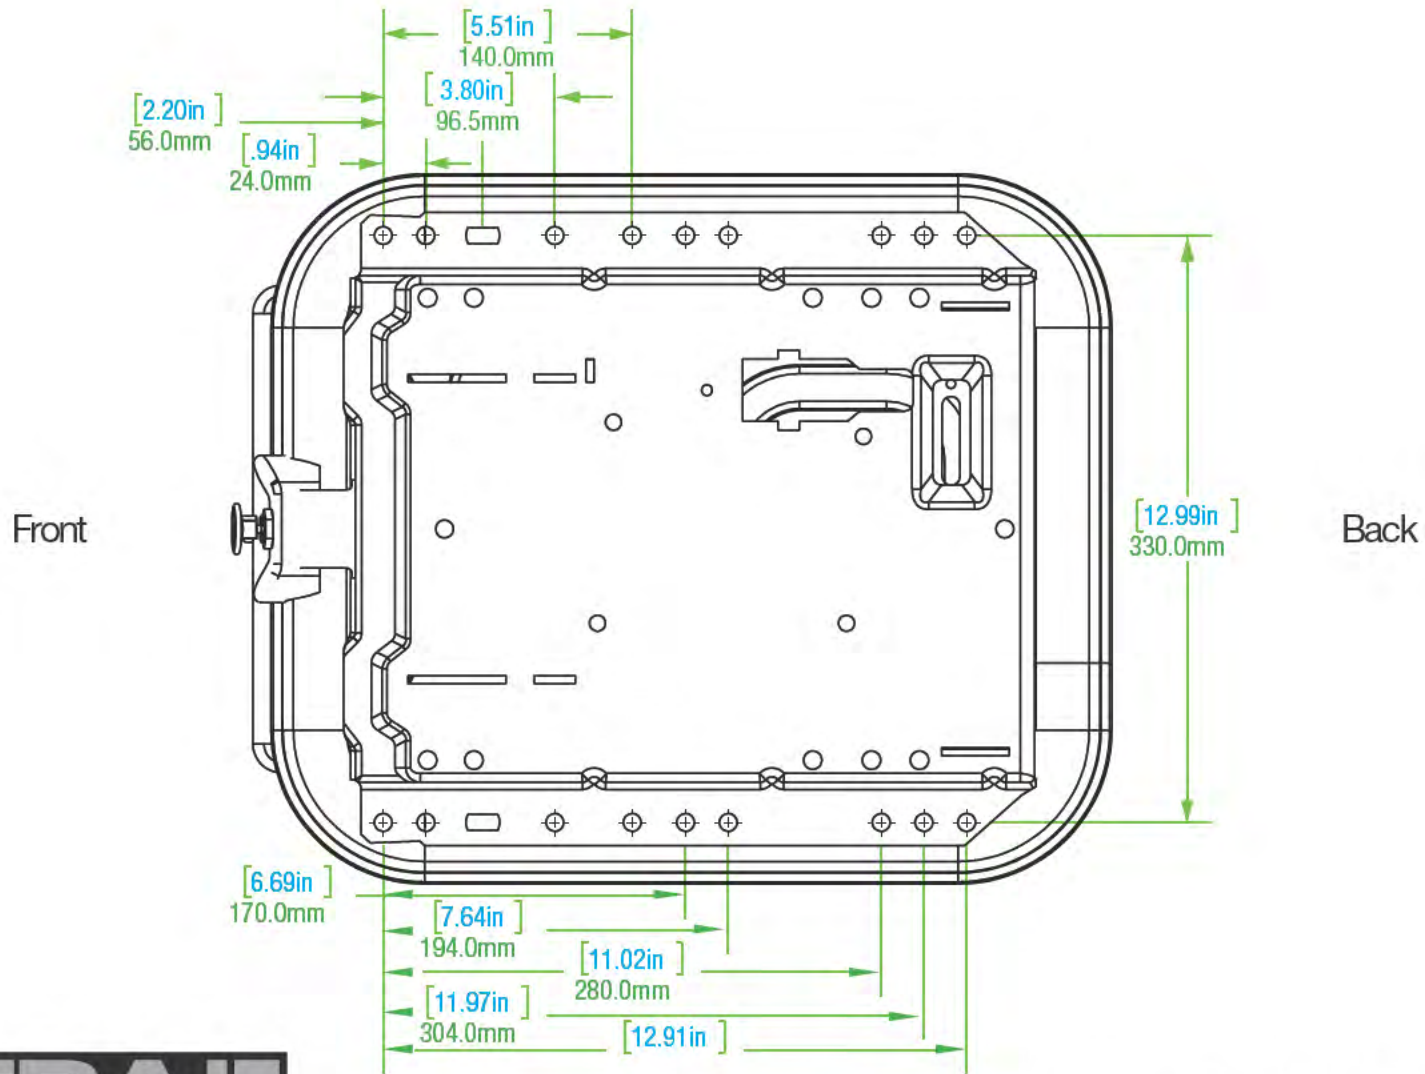

SUSPENSION BASE HOLE PATTERN

S025C

TOP MOUNTING PATTERN

04/04/2022

ULTRA SEAT CORPORATION

* Mounting Pattern Dimensions
* Measurements in Inches

PHONE: 1-800-667-7328 • FAX: 1-888-667-7328

ULTRASEAT.COM