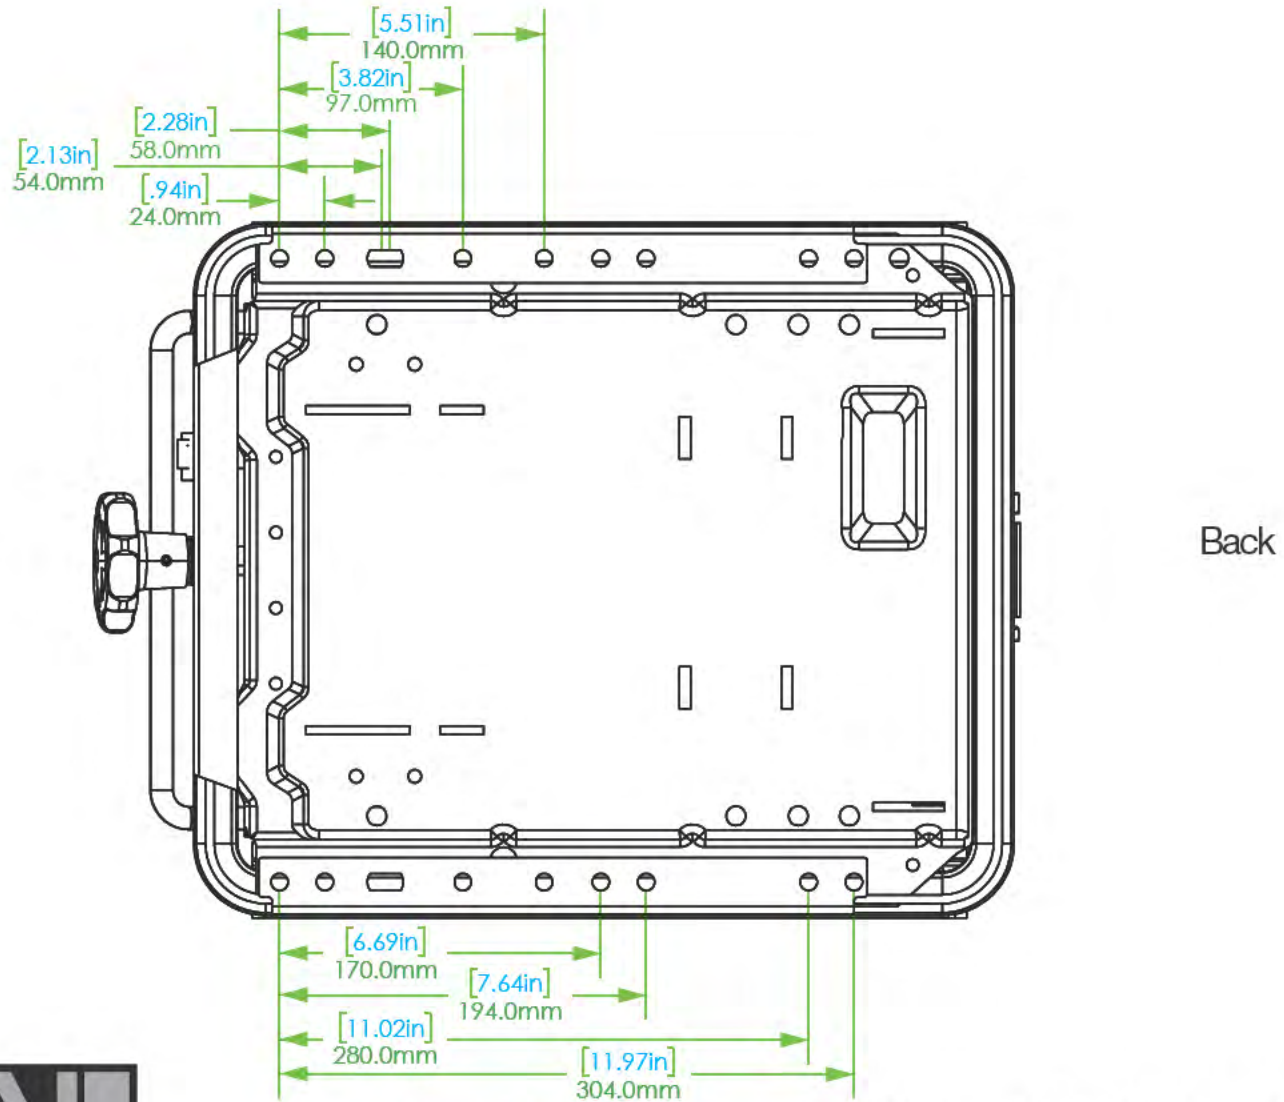

SUSPENSION BASE HOLE PATTERN

S022C

TOP MOUNTING PATTERN

04/04/2022

ULTRA SEAT CORPORATION

* Mounting Pattern Dimensions
* Measurements in Inches

PHONE: 1-800-667-7328 • FAX: 1-888-667-7328

ULTRASEAT.COM