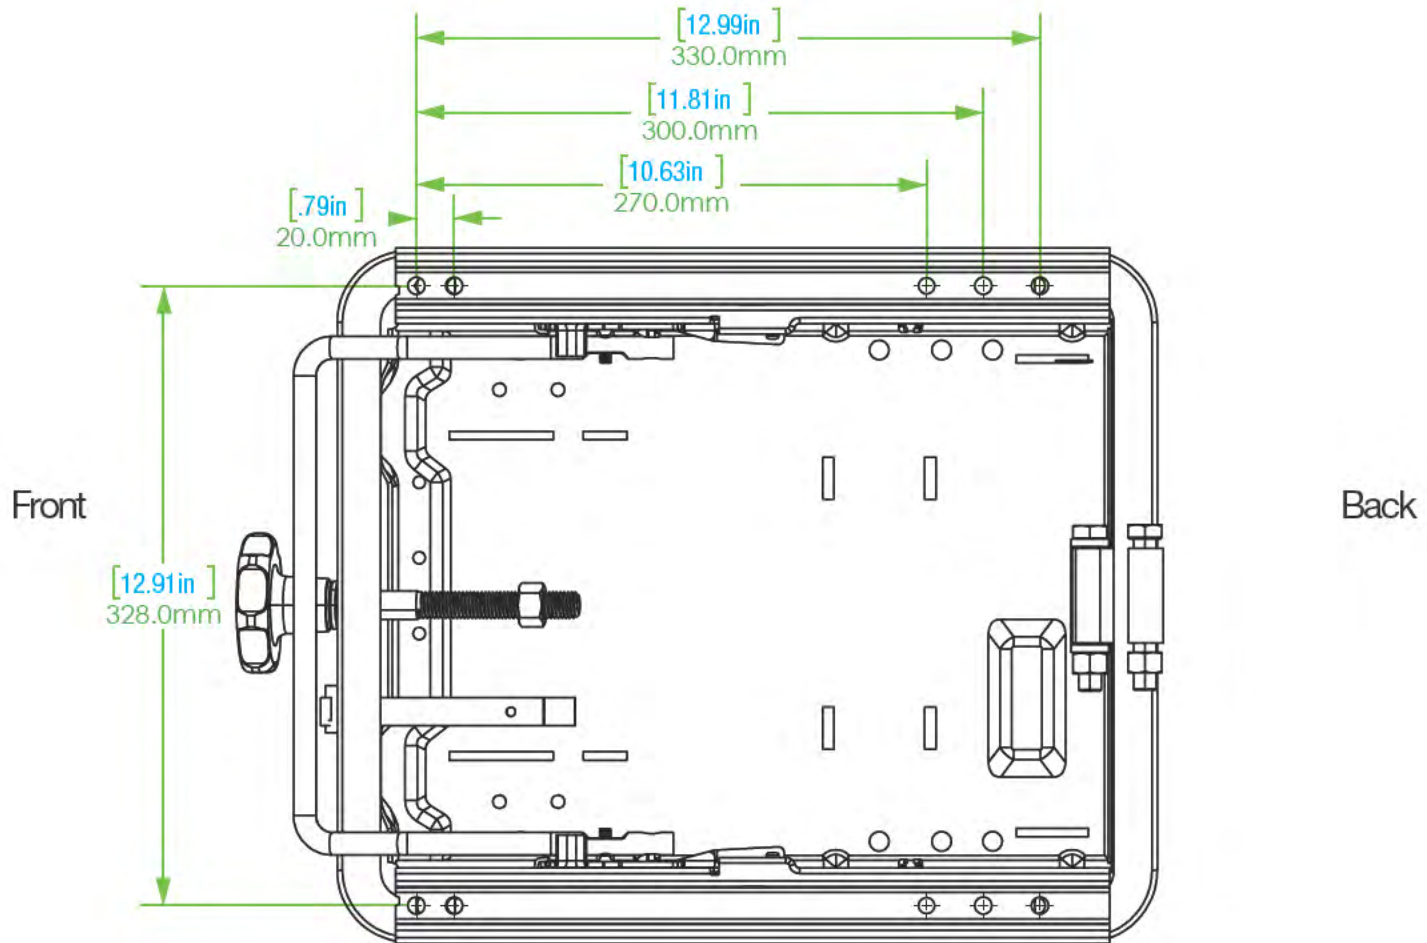

SUSPENSION BASE HOLE PATTERN

S022C

BOTTOM MOUNTING PATTERN

04/04/2022

ULTRA SEAT CORPORATION

* Mounting Pattern Dimensions
* Measurements in Inches

PHONE: 1-800-667-7328 • FAX: 1-888-667-7328

ULTRASEAT.COM