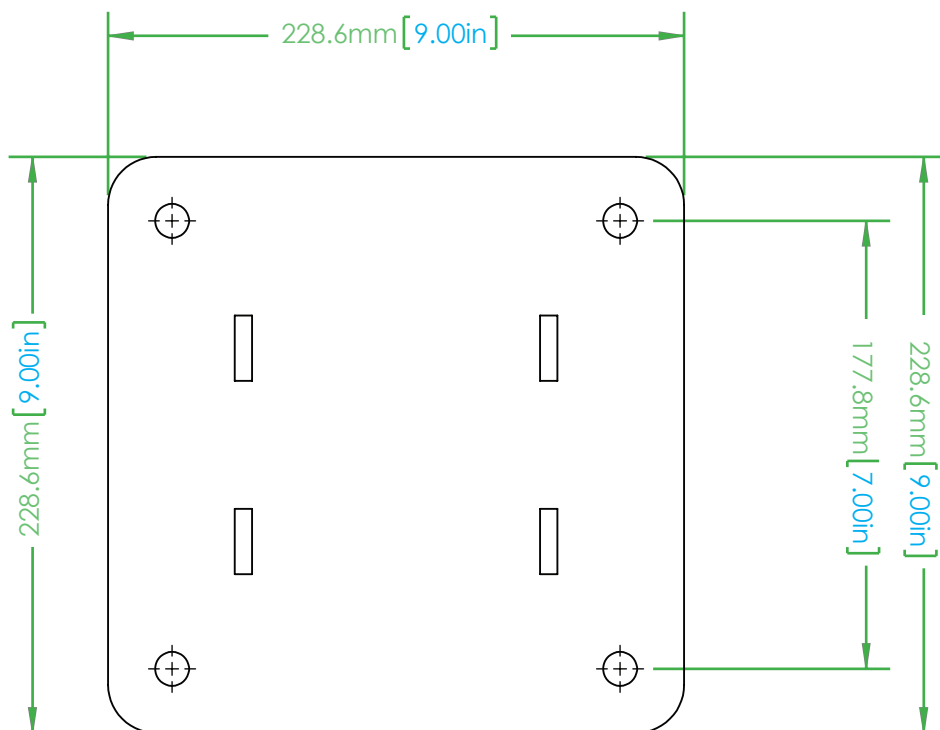

# PEDESTAL BASE

# HOLE PATTERN

880-48JD\_JD3 PEDESTAL

## BOTTOM MOUNTING PATTERN

03/08/2023

ULTRA SEAT CORPORATION

\* Mounting Pattern Dimensions  
\* Measurements in Inches

PHONE: 1-800-667-7328 • FAX: 1-888-667-7328

ULTRASEAT.COM