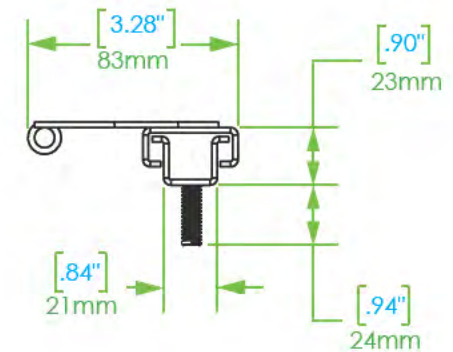

SLIDE RAIL DIMENSIONS (RH)

860-82

TOP VIEW

04/04/2022