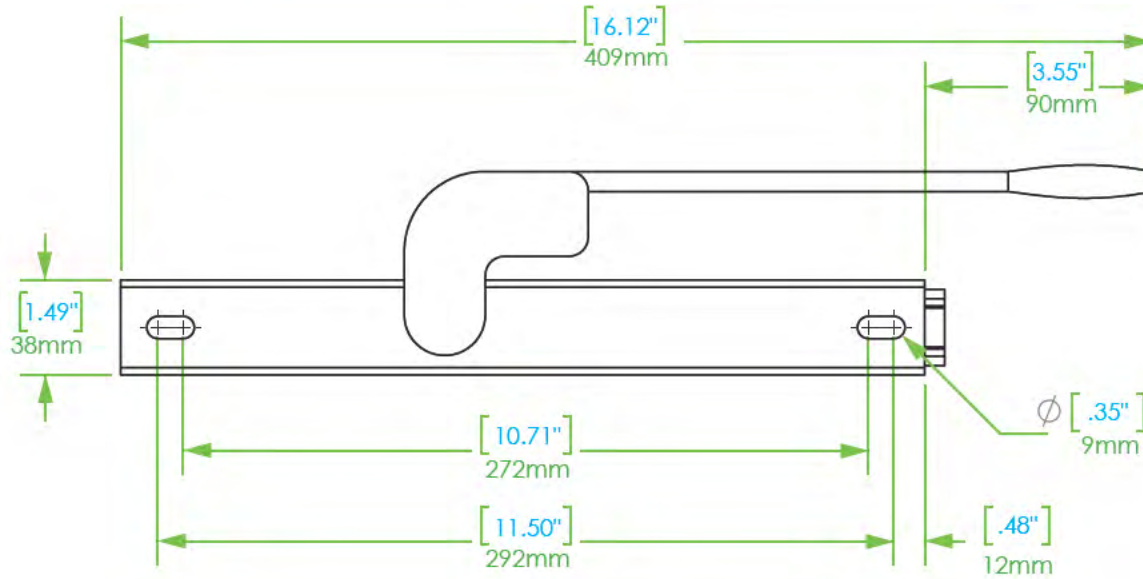

SLIDE RAIL DIMENSIONS (RH)

860-82

TOP VIEW

04/04/2022