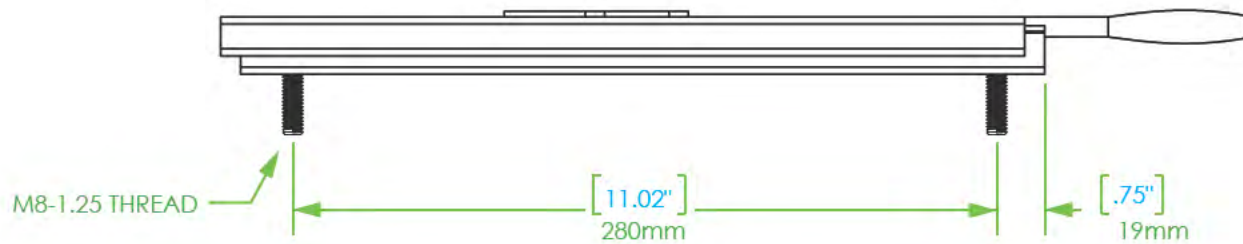

SLIDE RAIL DIMENSIONS (RH)

860-82

TOP VIEW

04/04/2022