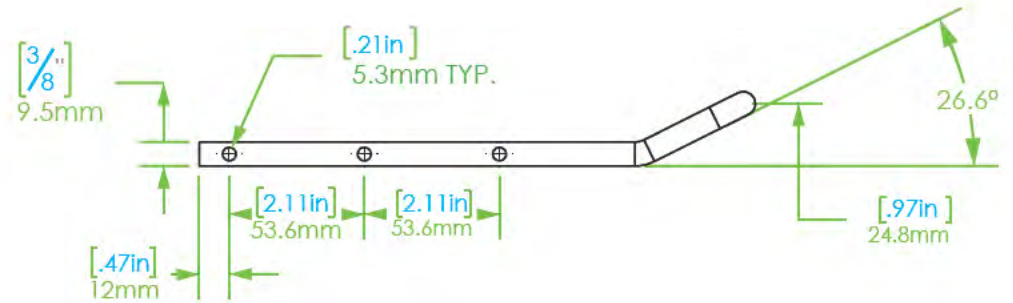

# SLIDE RAIL HANDLE DIMENSIONS

810-85 280MM (11") ANGLED

04/04/2022

ULTRA SEAT CORPORATION

\* Mounting Pattern Dimensions

\* Measurements in Inches

PHONE: 1-800-667-7328 • FAX: 1-888-667-7328

ULTRASEAT.COM