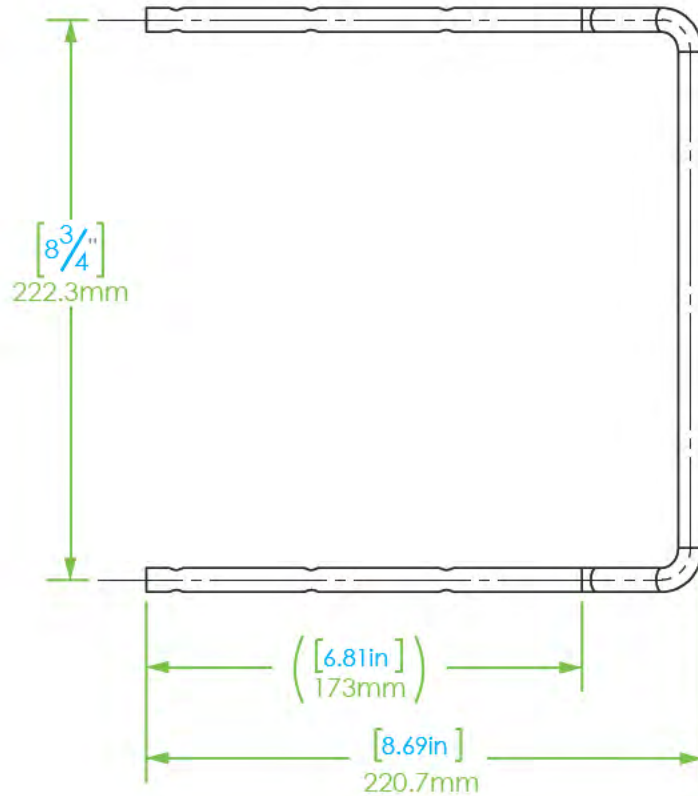

# SLIDE RAIL HANDLE DIMENSIONS

810-85 280MM (11") ANGLED

04/04/2022

ULTRA SEAT CORPORATION

\* Mounting Pattern Dimensions

\* Measurements in Inches

PHONE: 1-800-667-7328 • FAX: 1-888-667-7328

ULTRASEAT.COM