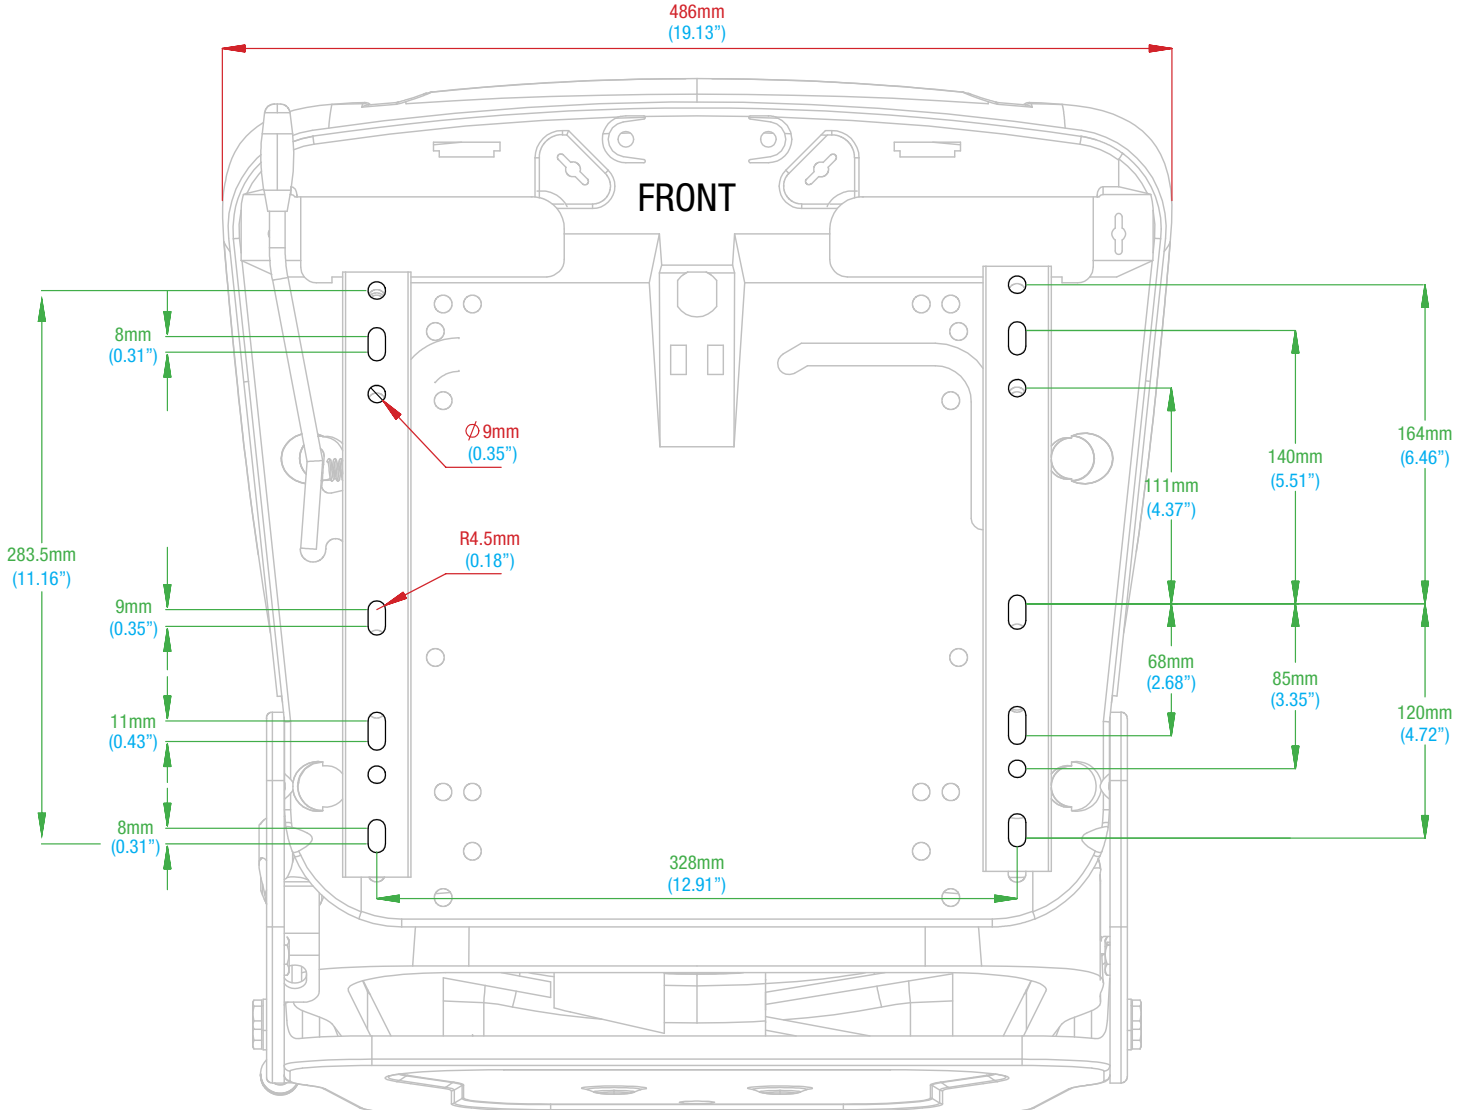

# SEAT BASE HOLE PATTERN

E122

ULTRA SEAT CORPORATION

\* Mounting Pattern Dimensions

\* Measurements in Inches

\* Overall Dimensions

PHONE: 1-800-667-7328 • ULTRASEAT.COM