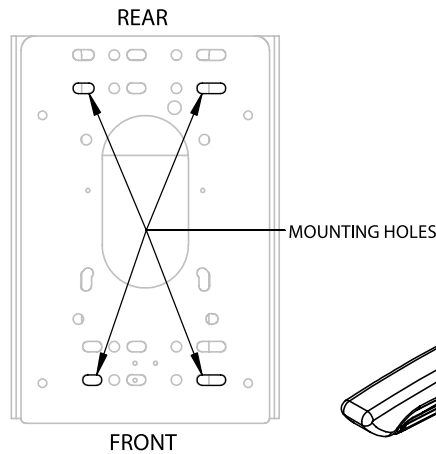

INTERNATIONAL ADAPTER INSTALLATION GUIDE

APPLIES TO
**CONVOY INTERNATIONAL
ADAPTER**

| 1. 3/8" x 1" BOLT (X4) | 2. 3/8" FLAT WASHER (X8) | 3. 3/8" NYLOCK WASHER (X4) |
|--|--|--|
|  |  |  |

HIGH BASE SHOWN, LOW BASE HOLES ARE IDENTICAL