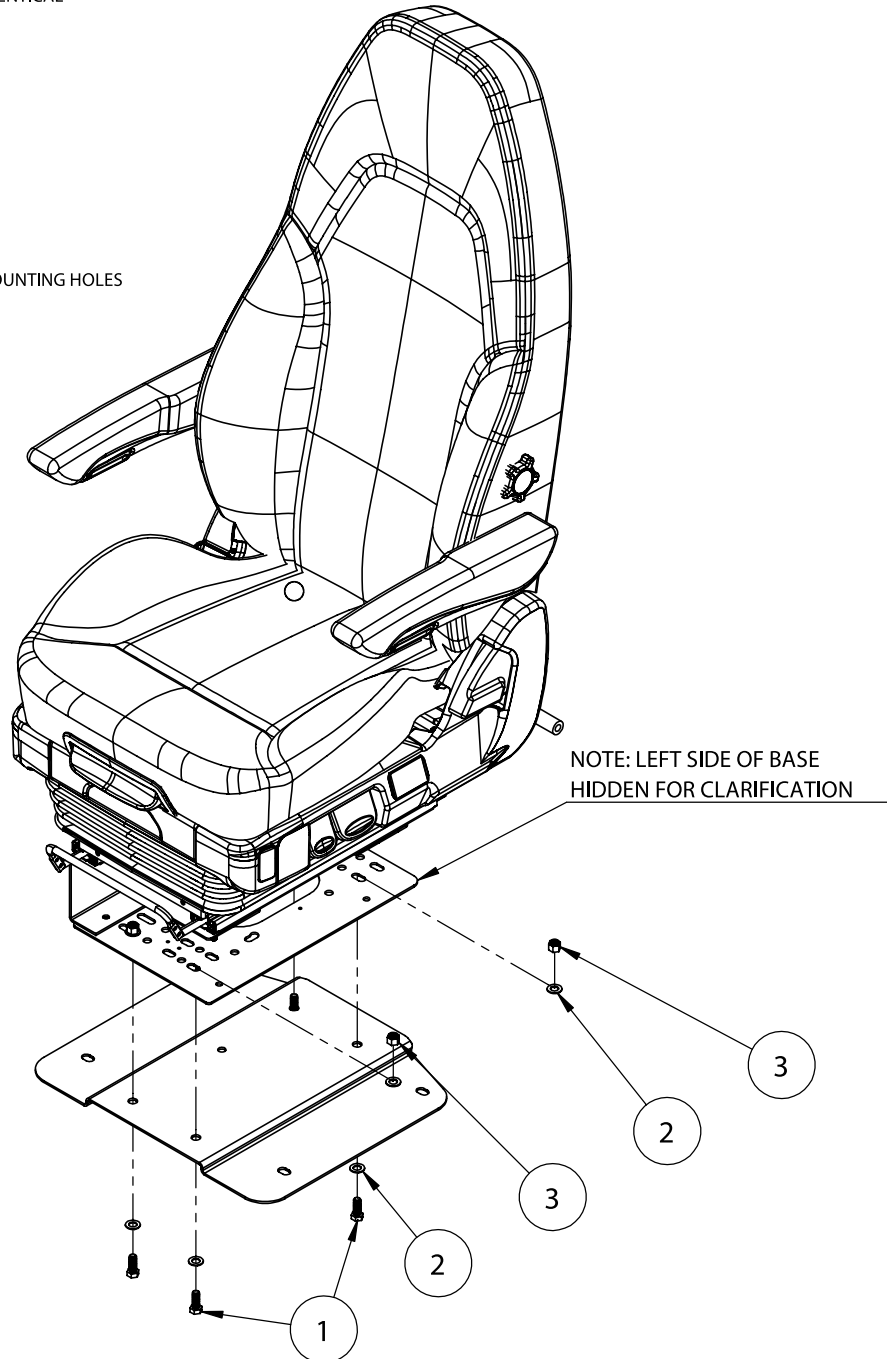

INTERNATIONAL ADAPTER INSTALLATION GUIDE

APPLIES TO
**CONVOY INTERNATIONAL
ADAPTER**

| 1. 3/8" x 1" BOLT (X4) | 2. 3/8" FLAT WASHER (X8) | 3. 3/8" NYLOCK WASHER (X4) |
|--|--|--|
|  |  |  |

HIGH BASE SHOWN, LOW BASE HOLES ARE IDENTICAL