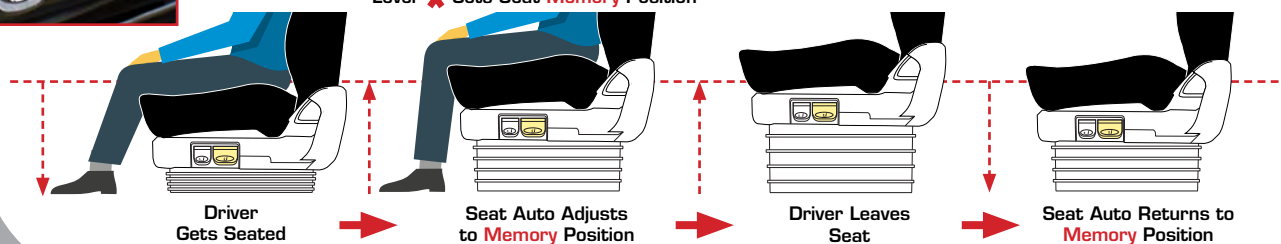

SCAN FOR GUIDES

Guides also available at:
<https://www.ultraseat.com/downloads>

Manual Air Height Adjustable Memory

(Pull Lever UP ▲ to Raise & DOWN ▼ to Lower • Sets Memory Position - While Seated)

Lever ★ Sets Seat Memory Position

SCAN FOR GUIDES

Guides also available at:
<https://www.ultraseat.com/downloads>

Manual Air Height Adjustable Memory

(Pull Lever UP ▲ to Raise & DOWN ▼ to Lower • Sets Memory Position - While Seated)

Lever * Sets Seat **Memory** Position