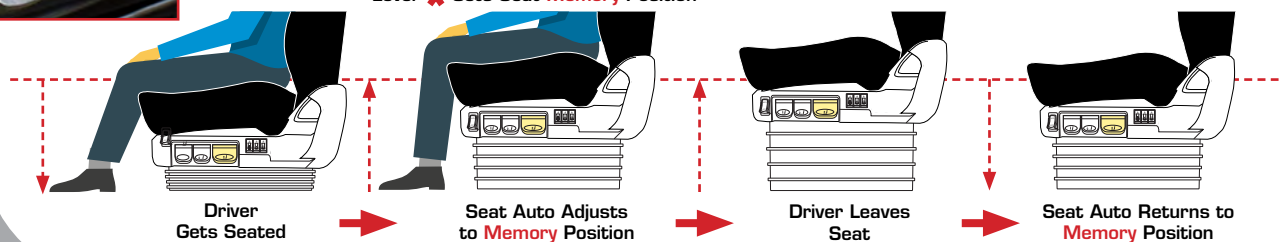

SCAN FOR GUIDES

Guides also available at:
<https://www.ultraseat.com/downloads>

Manual Air Height Adjustable Memory

(Pull Lever UP ▲ to Raise & DOWN ▼ to Lower • Sets Memory Position - While Seated)

Lever * Sets Seat **Memory** Position