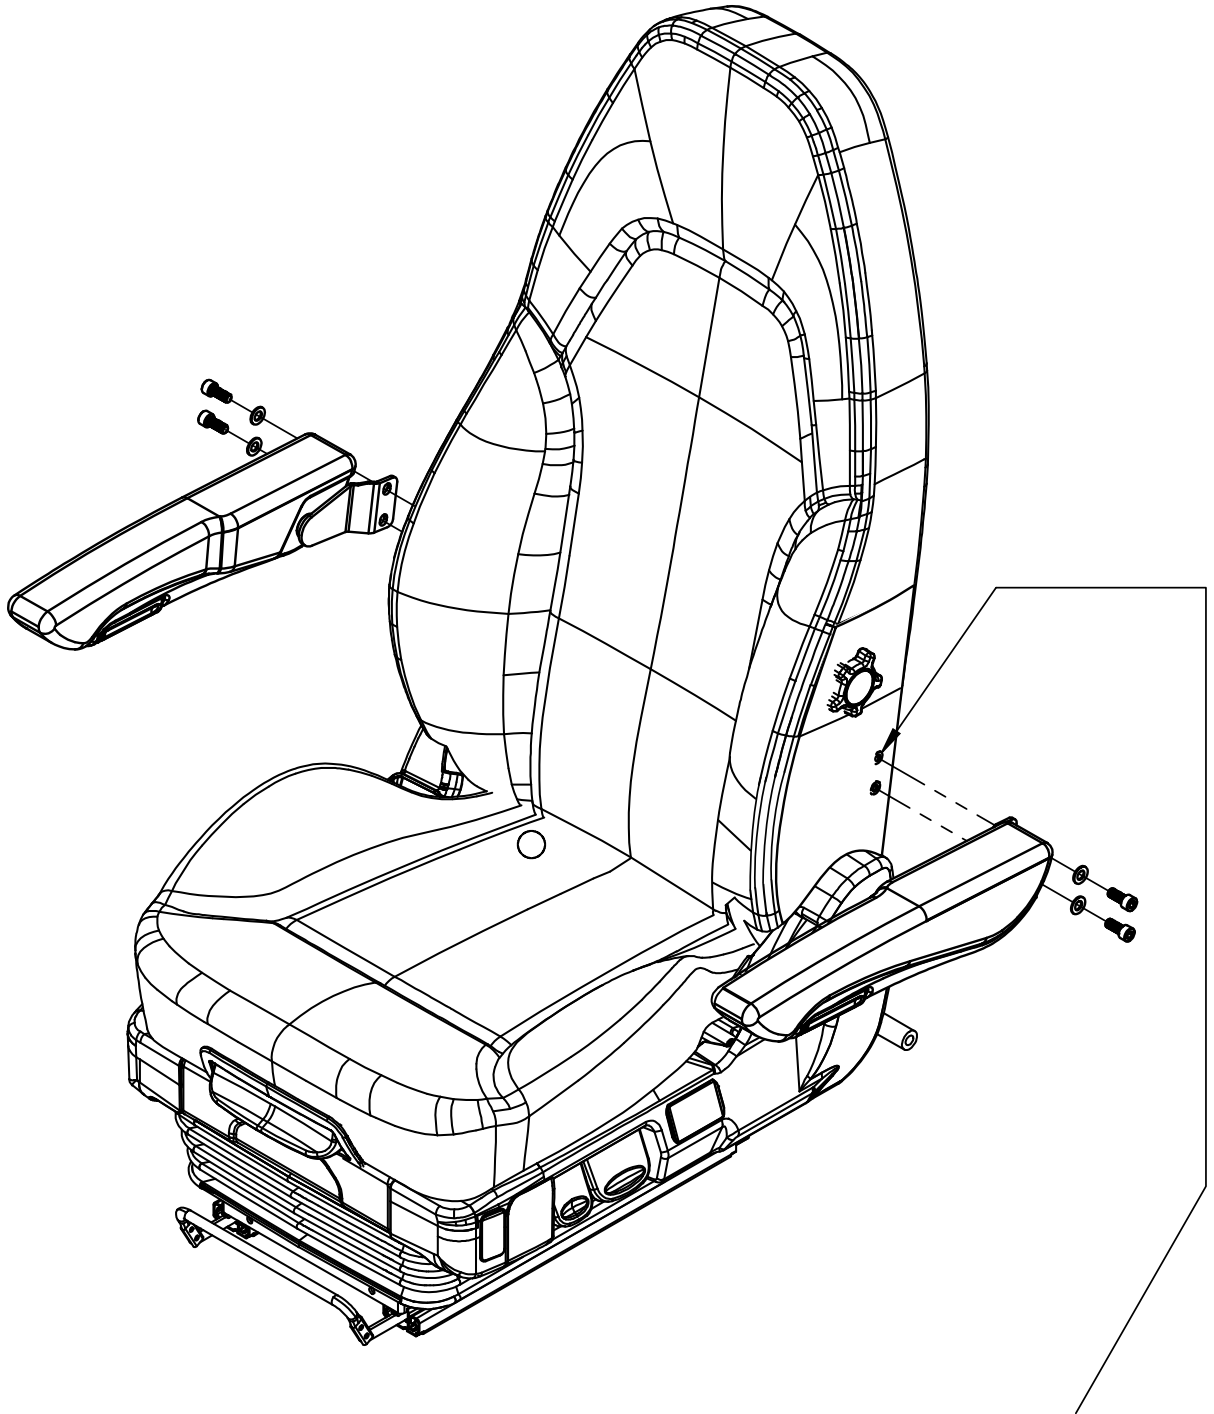

CONVOY ARMREST INSTALLATION GUIDE

APPLIES TO
CONVOY SERIES ARMREST

ULTRA
ULTRA SEAT CORPORATION

REMOVE BOLTS FROM
SEAT. REINSTALL WITH
ARMREST BRACKET

METRIC 5MM ALLEN
KEY SIZE

SCAN FOR
GUIDES

Guides also available at:
<https://www.ultraseat.com/downloads>