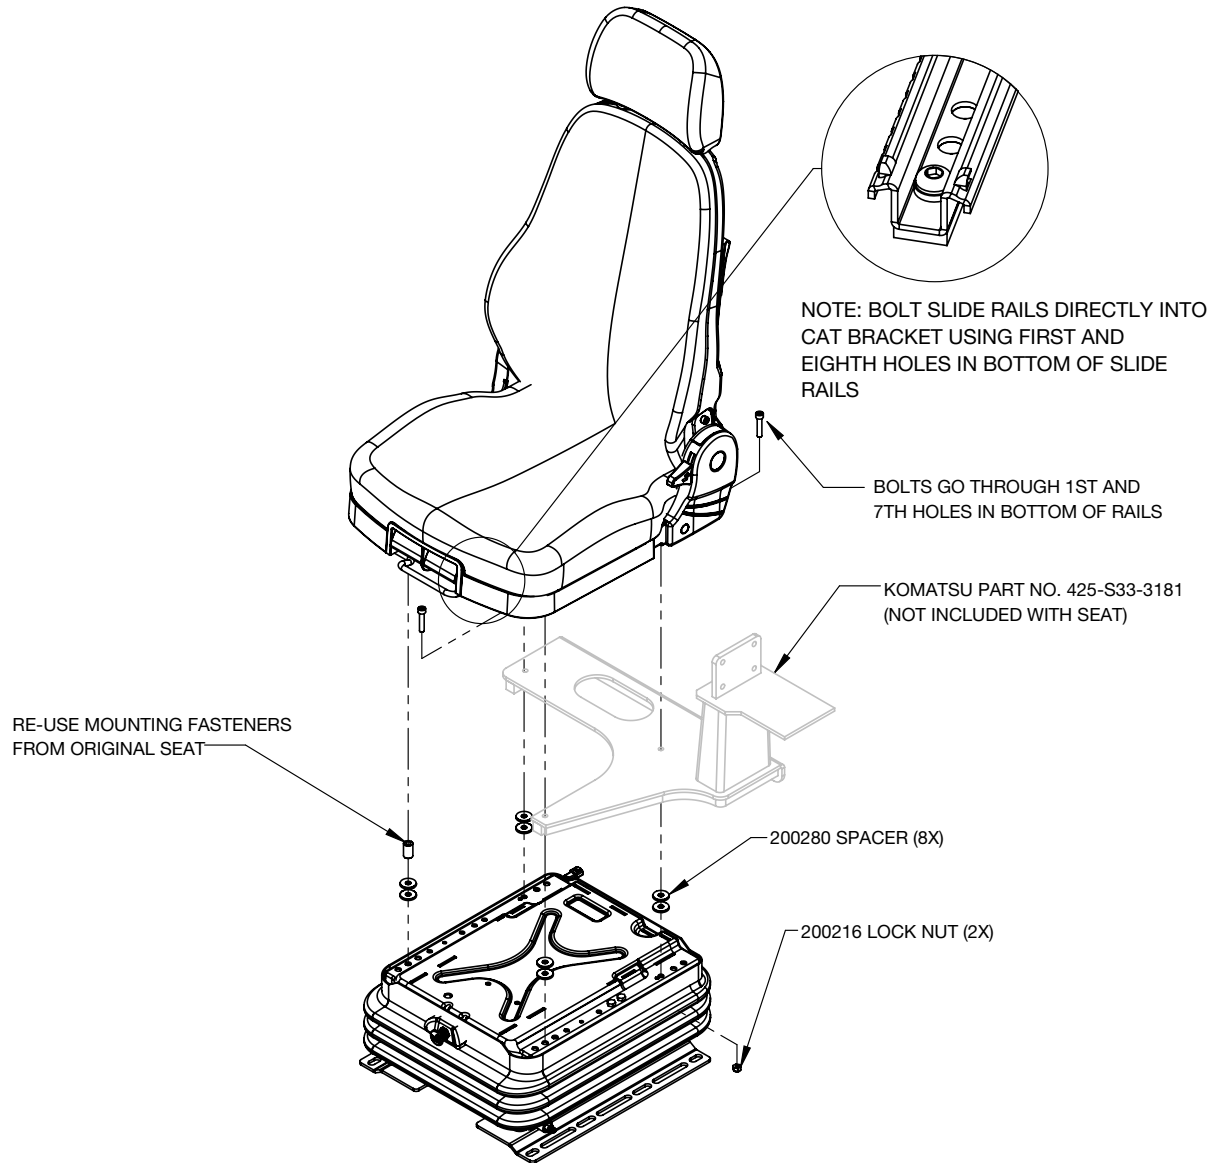

KSU GRM INSTALLATION GUIDE

APPLIES TO MODEL
J876C KSU GRM

ULTRA
ULTRA SEAT CORPORATION

NOTE: TEMPORARILY REMOVE SEAT CUSHION TO ACCESS FRONT HOLES IN SLIDE RAILS.

SCAN FOR
GUIDES

Guides also available at:
<https://www.ultraseat.com/downloads>