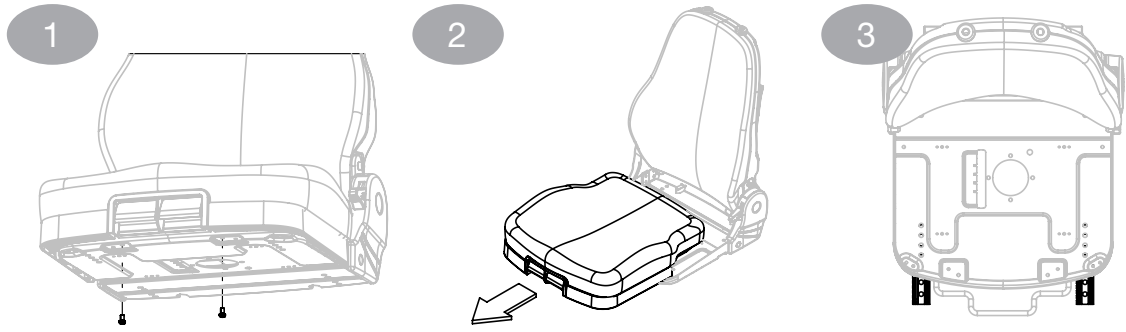

KSU GRM INSTALLATION GUIDE

APPLIES TO MODEL
J876C KSU GRM

ULTRA
ULTRA SEAT CORPORATION

NOTE: TEMPORARILY REMOVE SEAT CUSHION TO ACCESS FRONT HOLES IN SLIDE RAILS.

SCAN FOR
GUIDES

Guides also available at:
<https://www.ultraseat.com/downloads>