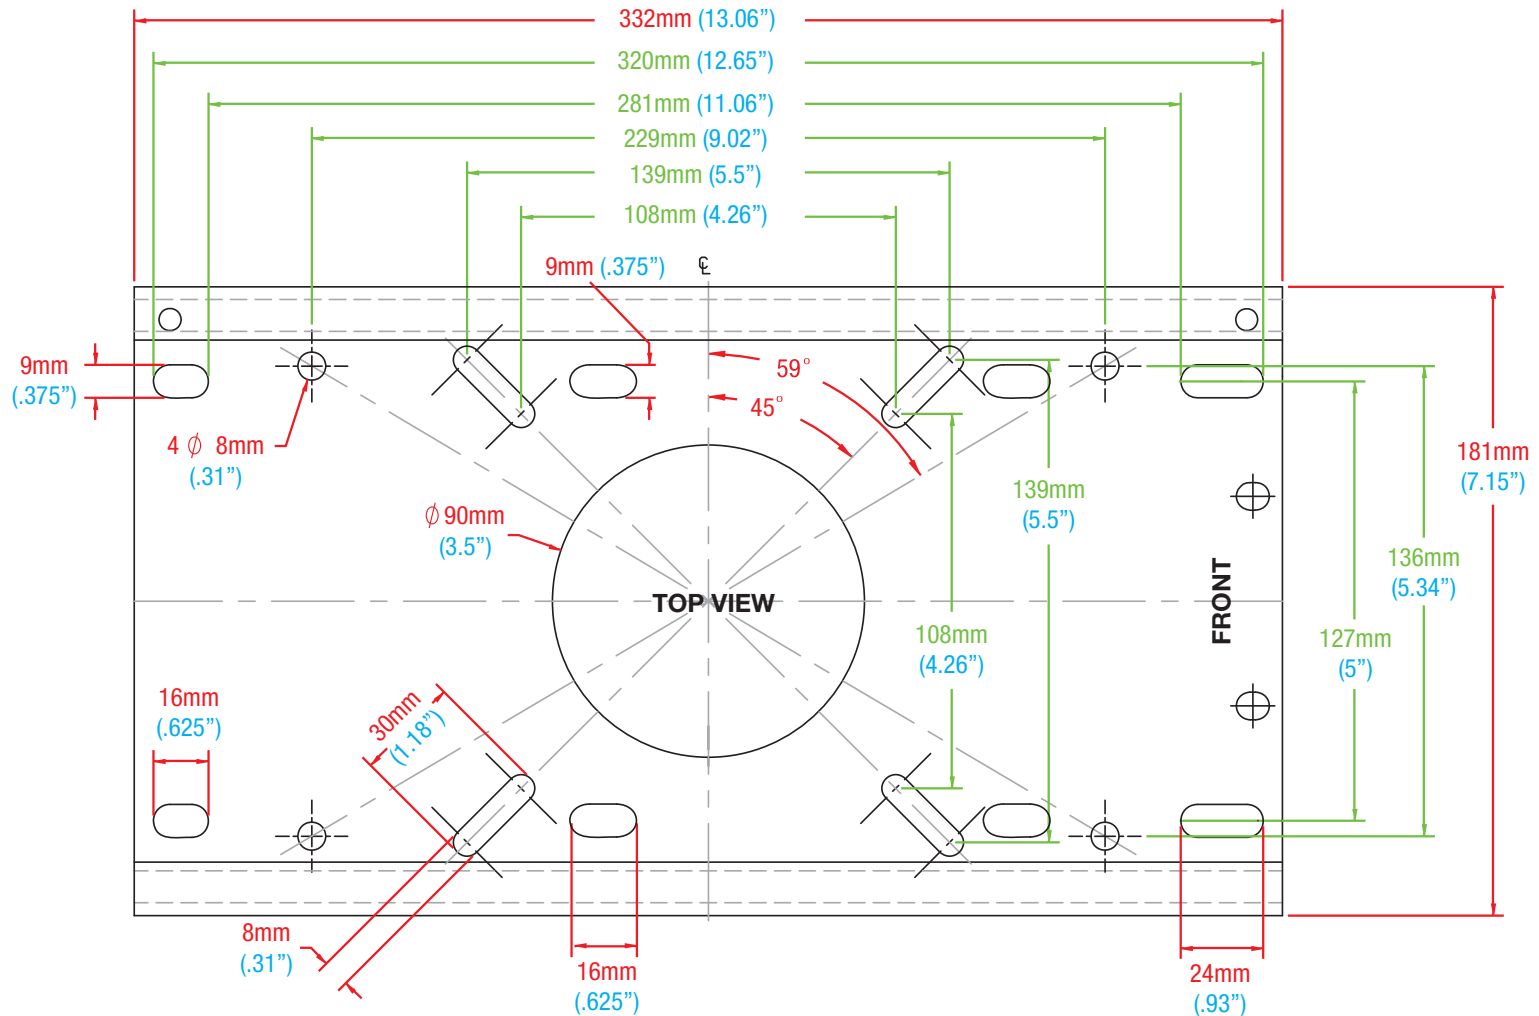

ADJUSTABLE PEDESTAL DIMENSIONS

870-415A

TOP MOUNTING PATTERN

NOTE: Total Fore/Aft Travel is 5.25" (133mm)

ULTRA SEAT CORPORATION

- * Mounting Dimensions
- * Measurements in Inches
- * Overall Dimensions

PHONE: 1-800-667-7328 • FAX: 1-888-667-7328