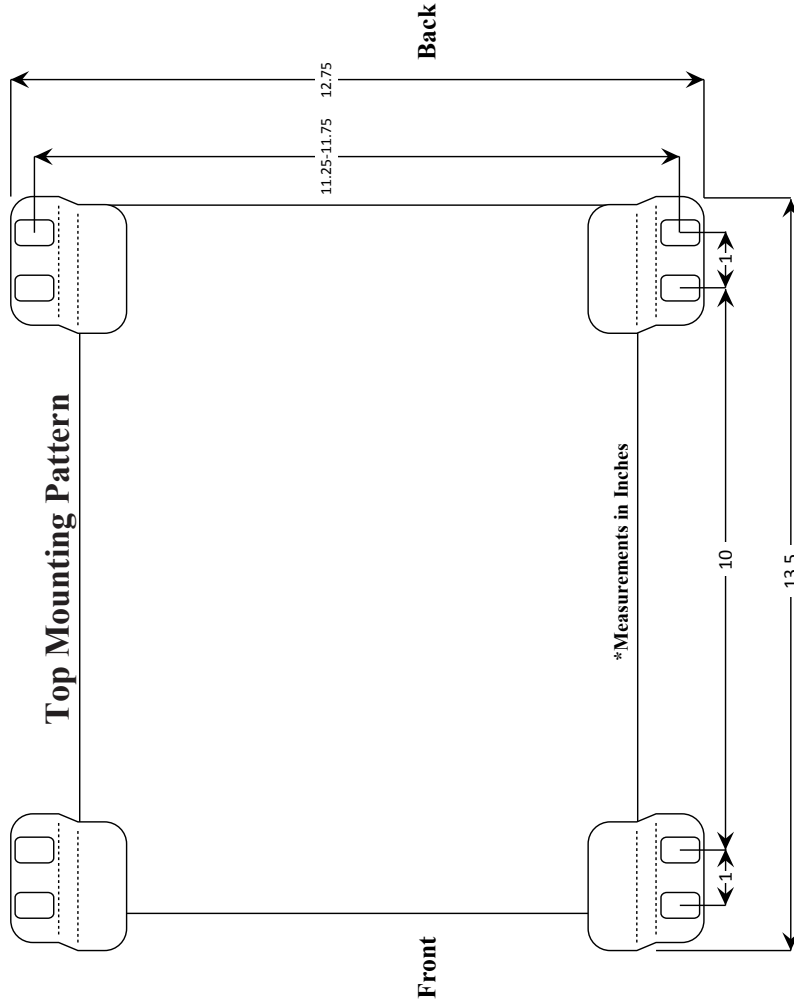

## WEIGHT

45lbs (20kg)

# S045C DIMENSIONS

**WEIGHT - 45LBS (20KG)**

\* Measurements in Inches \* Overall Dimensions

\*NOTE: Hole Pattern Symmetry holds about the centerline

PHONE: 1-800-667-7328 • FAX: 1-888-667-7328

ULTRASEAT.COM