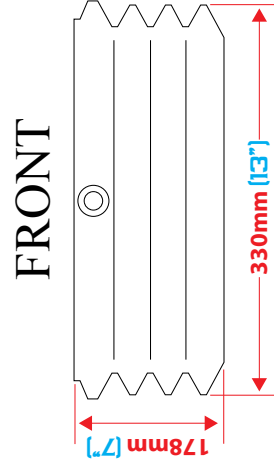

# S045C DIMENSIONS

**WEIGHT - 45LBS (20KG)**

\* Measurements in Inches \* Overall Dimensions

\*NOTE: Hole Pattern Symmetry holds about the centerline

PHONE: 1-800-667-7328 • FAX: 1-888-667-7328

ULTRASEAT.COM