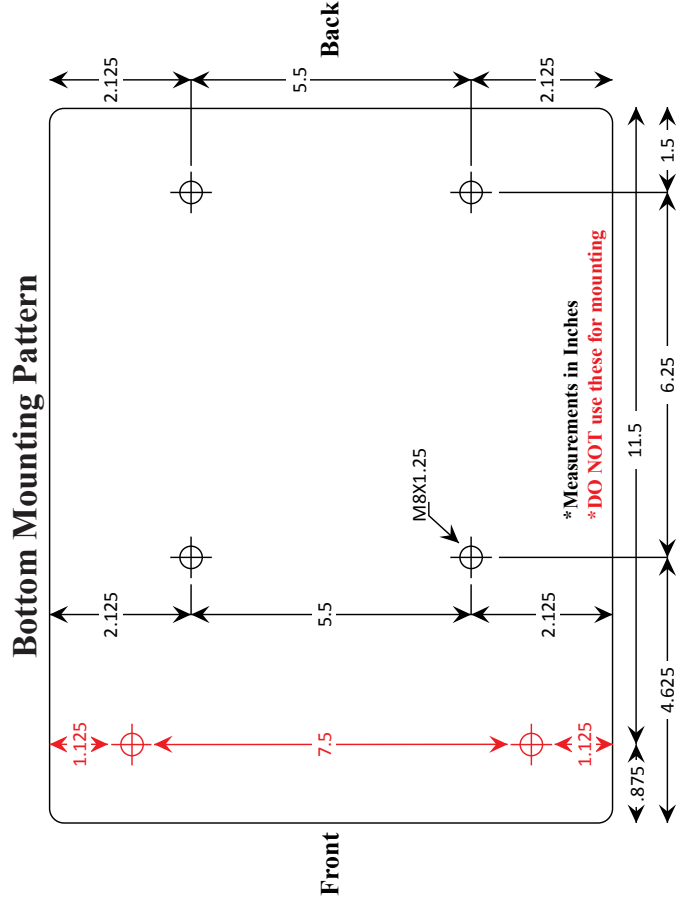

## WEIGHT

45lbs (20kg)

# S045C DIMENSIONS

**WEIGHT - 45LBS (20KG)**

\* Measurements in Inches \* Overall Dimensions

\*NOTE: Hole Pattern Symmetry holds about the centerline

PHONE: 1-800-667-7328 • FAX: 1-888-667-7328

ULTRASEAT.COM