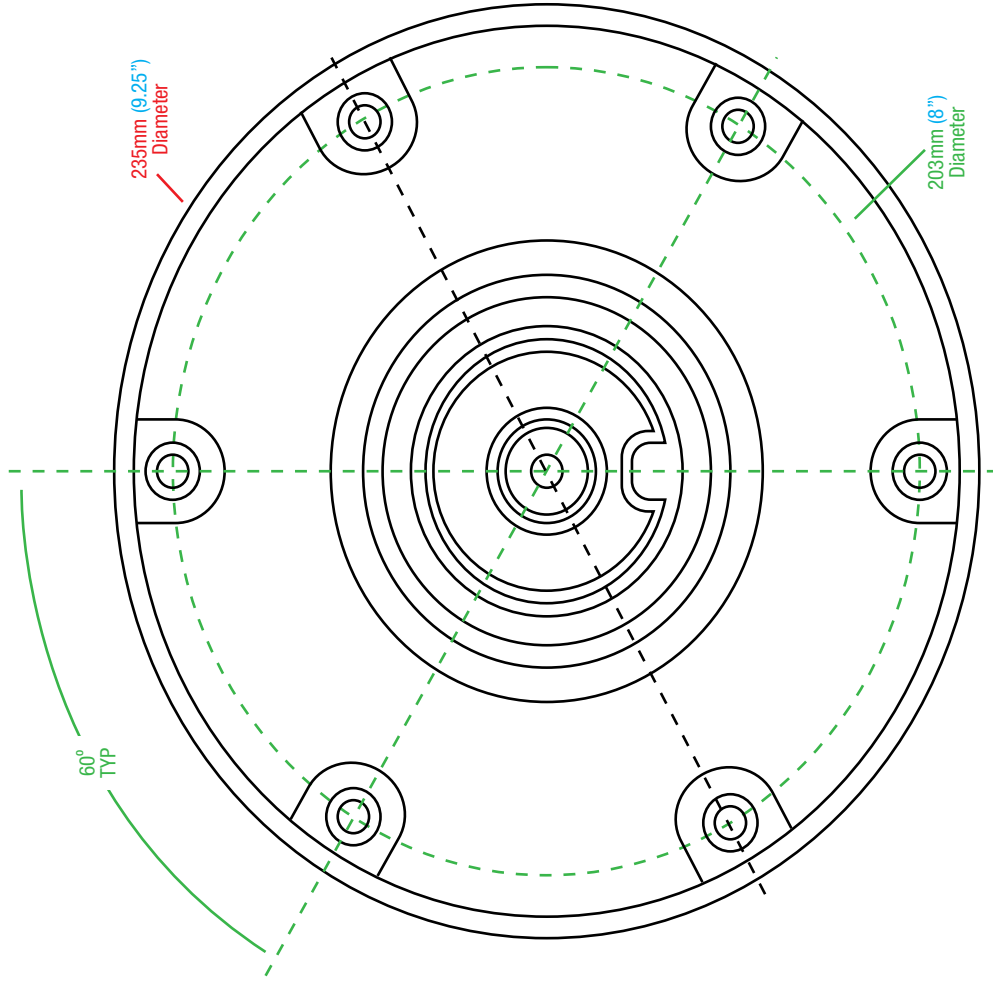

# PEDESTAL DIMENSIONS

WEIGHT - 12LBS (5KG)

\* Mounting Pattern Dimensions  
\* Measurements in Inches  
\* Overall Dimensions

PHONE: 1-800-667-7328 • FAX: 1-888-667-7328  
ULTRASEAT.COM