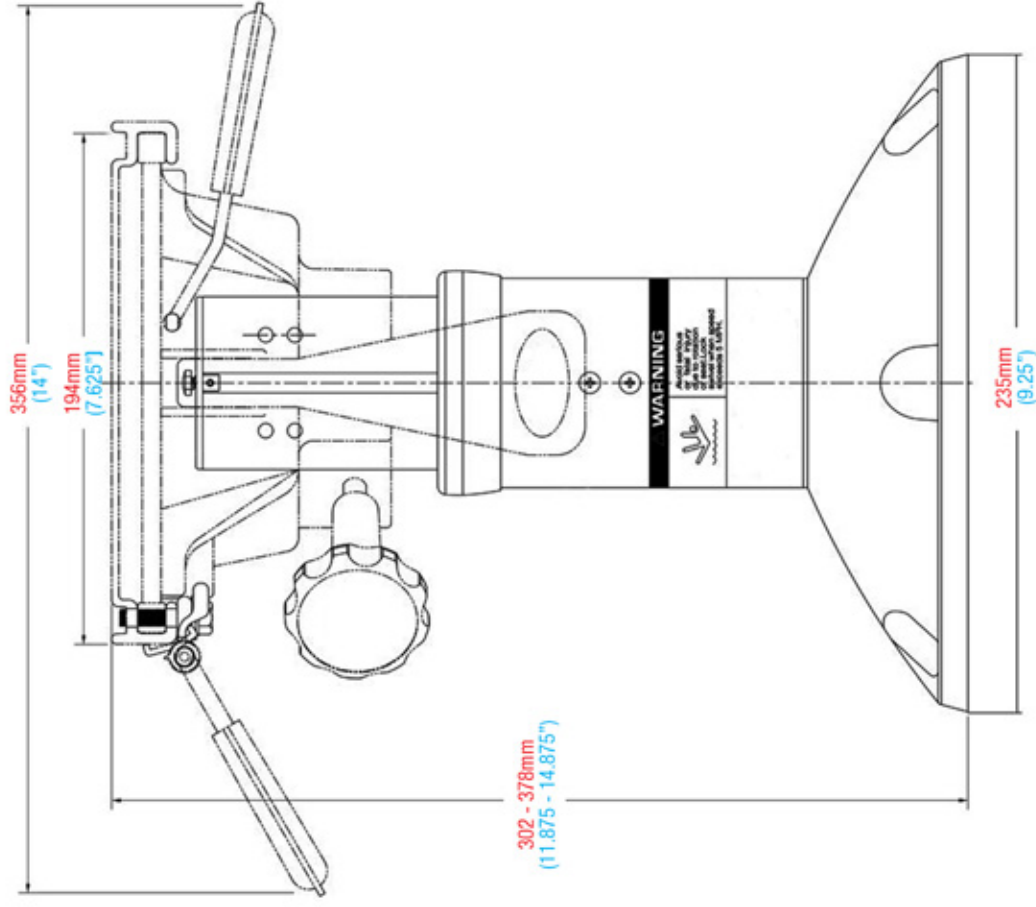

# 12-15" PEDESTAL

WITH TURNTABLE AND SLIDE RAILS

## FEATURES

- 12 - 15" (305 - 381 mm) Gas Assisted Height Adjustment
- 360° Swivel
- 5" (127mm) Slide Adjustment

## WEIGHT

*12lbs (5kg)*

UPDATED: 8/9/2013

**ADJUSTABLE PEDESTAL**

ULTRASEAT.COM

PHONE: 1-800-667-7328

FAX: 1-888-667-7328

# PEDESTAL DIMENSIONS

WEIGHT - 12LBS (5KG)

\* Mounting Pattern Dimensions  
\* Measurements in Inches  
\* Overall Dimensions

PHONE: 1-800-667-7328 • FAX: 1-888-667-7328  
ULTRASEAT.COM