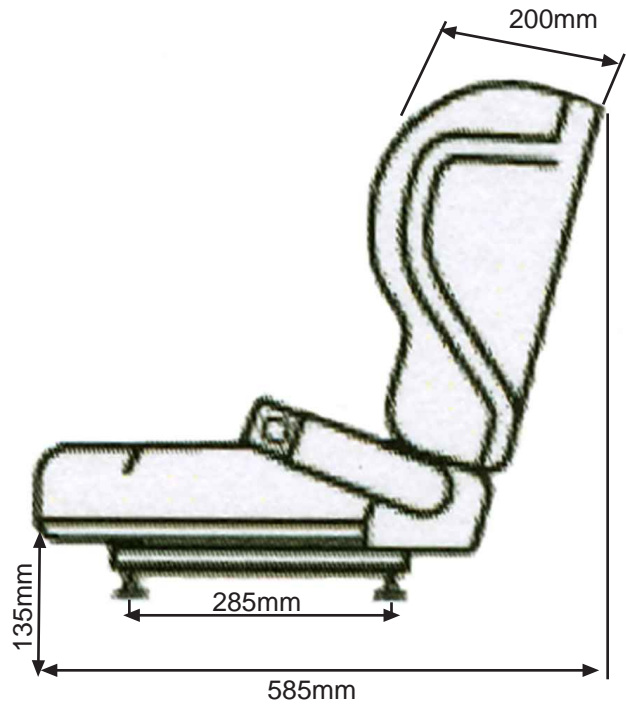

### Features:

- ◆ Medium backrest
- ◆ Heavy duty vinyl shoulder restraint cushions
- ◆ Retractable seat belt
- ◆ Slide rails
- ◆ Fixed back
- ◆ Operator's pouch on back of backrest
- ◆ Ultra M300 black vinyl - 860-55

### Options:

- ◆ Kill switch - 820-60
- ◆ "Z" bars - 810-59

Call Us Today  
Phone: 1-800-667-7328  
Fax: 1-888-667-7328  
[www.ultraseat.com](http://www.ultraseat.com)

ULTRA SEAT CORPORATION

Ultra Seating

M300- Dimensions

**Note: Mounting Plate & "Z" Bar mounting brackets accommodate a wide range of bolt patterns. Dimensions shown at mid-suspension stroke.**

M300 - Weight 30 lbs.

Call Us Today  
Phone: 1-800-667-7328  
Fax: 1-888-667-7328  
[www.ultraseat.com](http://www.ultraseat.com)