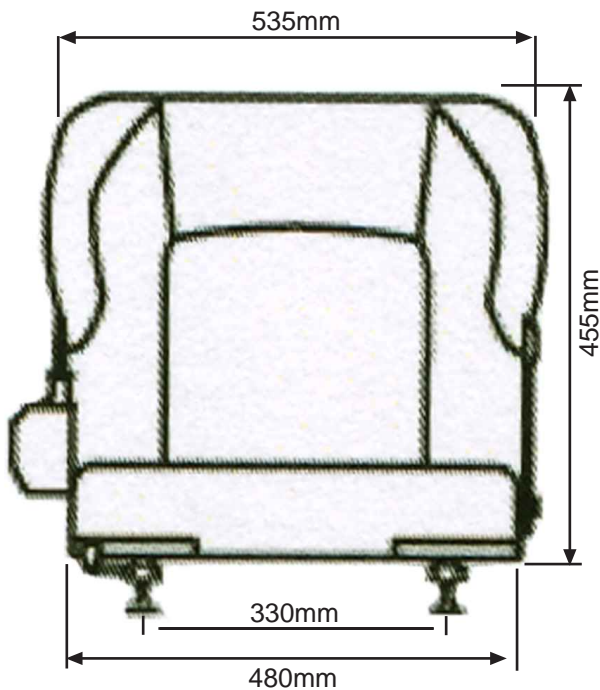

### Options:

- ◆ Kill switch - 820-60
- ◆ "Z" bars - 810-59

Call Us Today  
Phone: 1-800-667-7328  
Fax: 1-888-667-7328  
[www.ultraseat.com](http://www.ultraseat.com)

ULTRA SEAT CORPORATION

Ultra Seating

M300- Dimensions

**Note: Mounting Plate & "Z" Bar mounting brackets accommodate a wide range of bolt patterns. Dimensions shown at mid-suspension stroke.**

M300 - Weight 30 lbs.

Call Us Today  
Phone: 1-800-667-7328  
Fax: 1-888-667-7328  
[www.ultraseat.com](http://www.ultraseat.com)