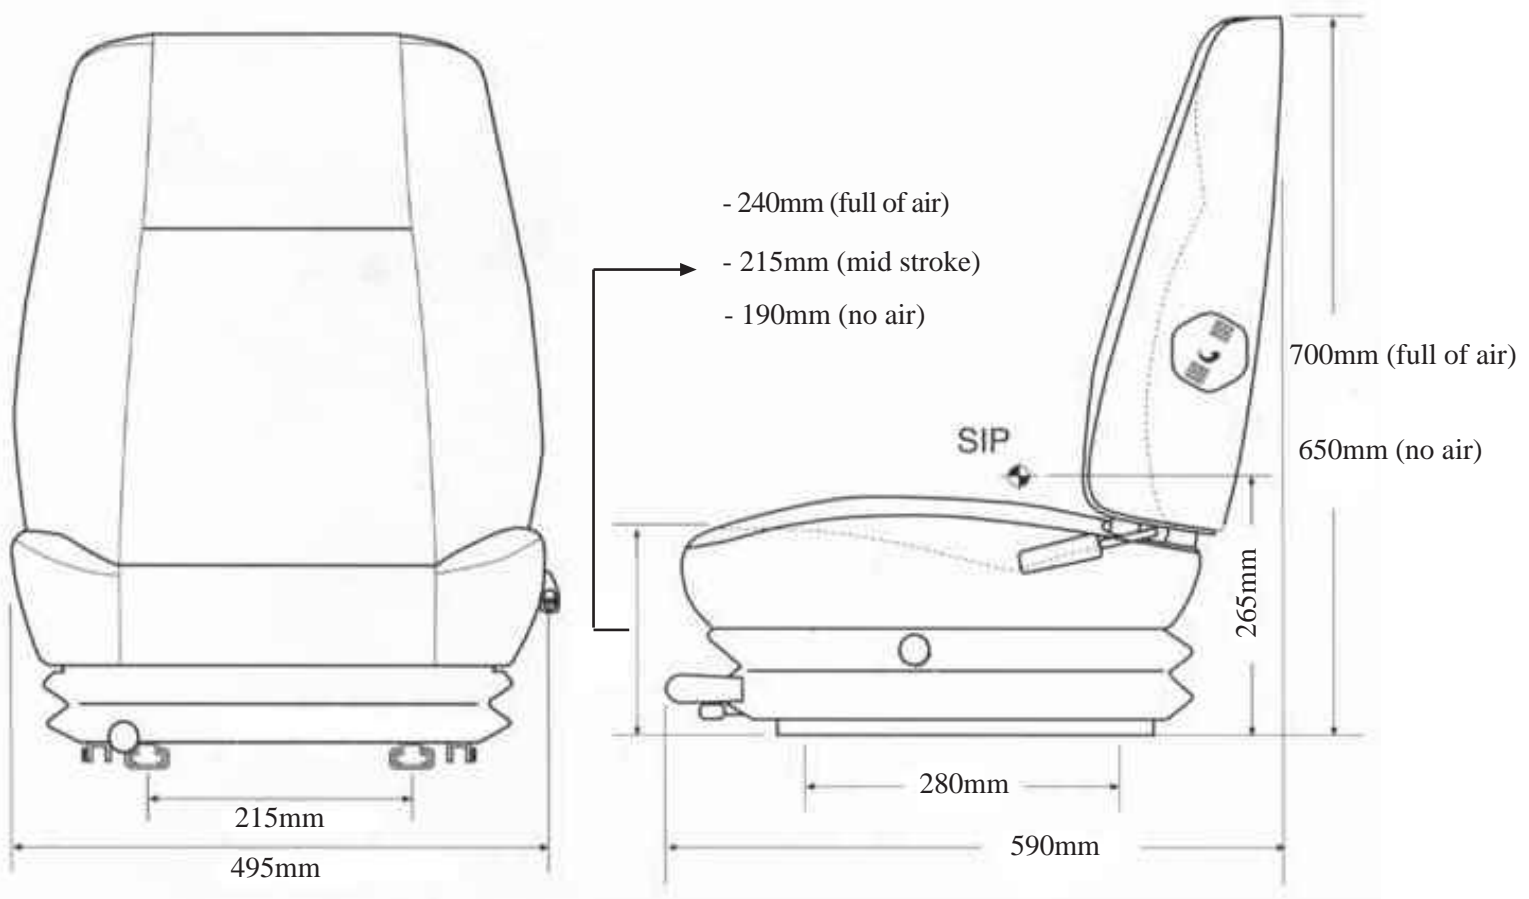

ULTRA SEAT CORPORATION

ULTRA T725C

Features:

- ◆ Low profile air suspension
- ◆ Medium backrest
- ◆ Five position lumbar support
- ◆ Side control for back adjustment
- ◆ Weight adjustment from 50-120 kg (100-265 lbs)
- ◆ Slide rails at bottom of suspension
- ◆ Ultra T725C black fabric - 820-43
- ◆ Ultra T725C black vinyl - 820-44

Options:

- ◆ Armrest left - 870-35L
- ◆ Armrest right - 870-35R
- ◆ Adjustable headrest black fabric - 870-22
- ◆ Adjustable headrest black vinyl - 870-23
- ◆ Retractable seat belt 2" - 810-65
- ◆ Retractable seat belt 3" - 810-67
- ◆ "Z" bars - 810-59
- ◆ Turntable - 810-60

Call Us Today
Phone: 1-800-667-7328
Fax: 1-888-667-7328
www.ultraseat.com

ULTRA SEAT CORPORATION

Ultra Seating

T725C - Dimensions

Note: Mounting Plate & "Z" Bar mounting brackets accomodate a wide range of bolt patterns. Dimensions shown at mid-suspension stroke.