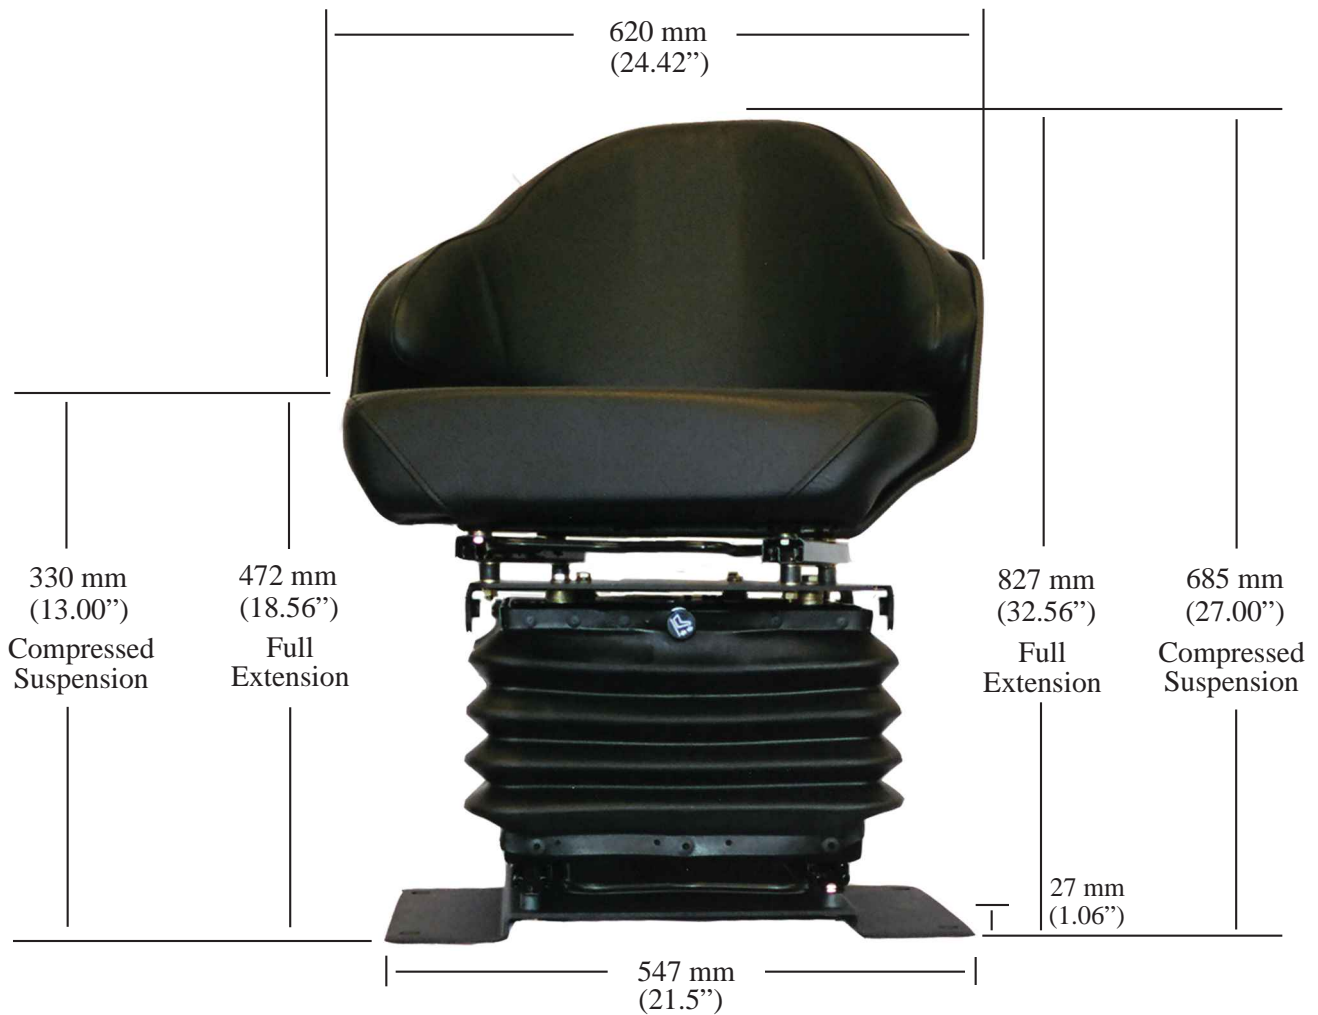

ULTRA SEAT CORPORATION

ULTRA M675C

Features:

- ◆ Heavy duty air suspension with 12V or 24V compressor
- ◆ Available with low or high profile base
- ◆ Heavy duty vinyl bucket seat
- ◆ Heavy duty damper
- ◆ Multiple double locking fore and aft adjustments between: the seat & the suspension, and the suspension & the base
- ◆ 10 degree seat upper off-set
- ◆ Weight adjustment from 50-130 kg (130-275 lbs)
- ◆ Ultra M675C low profile black vinyl - 870-70C12
- ◆ Ultra M675C low profile black vinyl - 870-70C24

Options:

- ◆ Non-retractable seat belt 2" - 810-65NR
- ◆ Non-retractable seat belt 3" - 810-67NR

Call Us Today
Phone: 1-800-667-7328
Fax: 1-888-667-7328
www.ultraseat.com

ULTRA SEAT CORPORATION

Ultra Seating M675C- Dimensions

Bolt Hole Mounting Pattern:
492 mm - 502 mm x 245 mm
(19.37" - 19.75" x 9.62" mm)

M675C- Air Ride - Weight 150 lbs.

Call Us Today
Phone: 1-800-667-7328
Fax: 1-888-667-7328
www.ultraseat.com

Sold By: