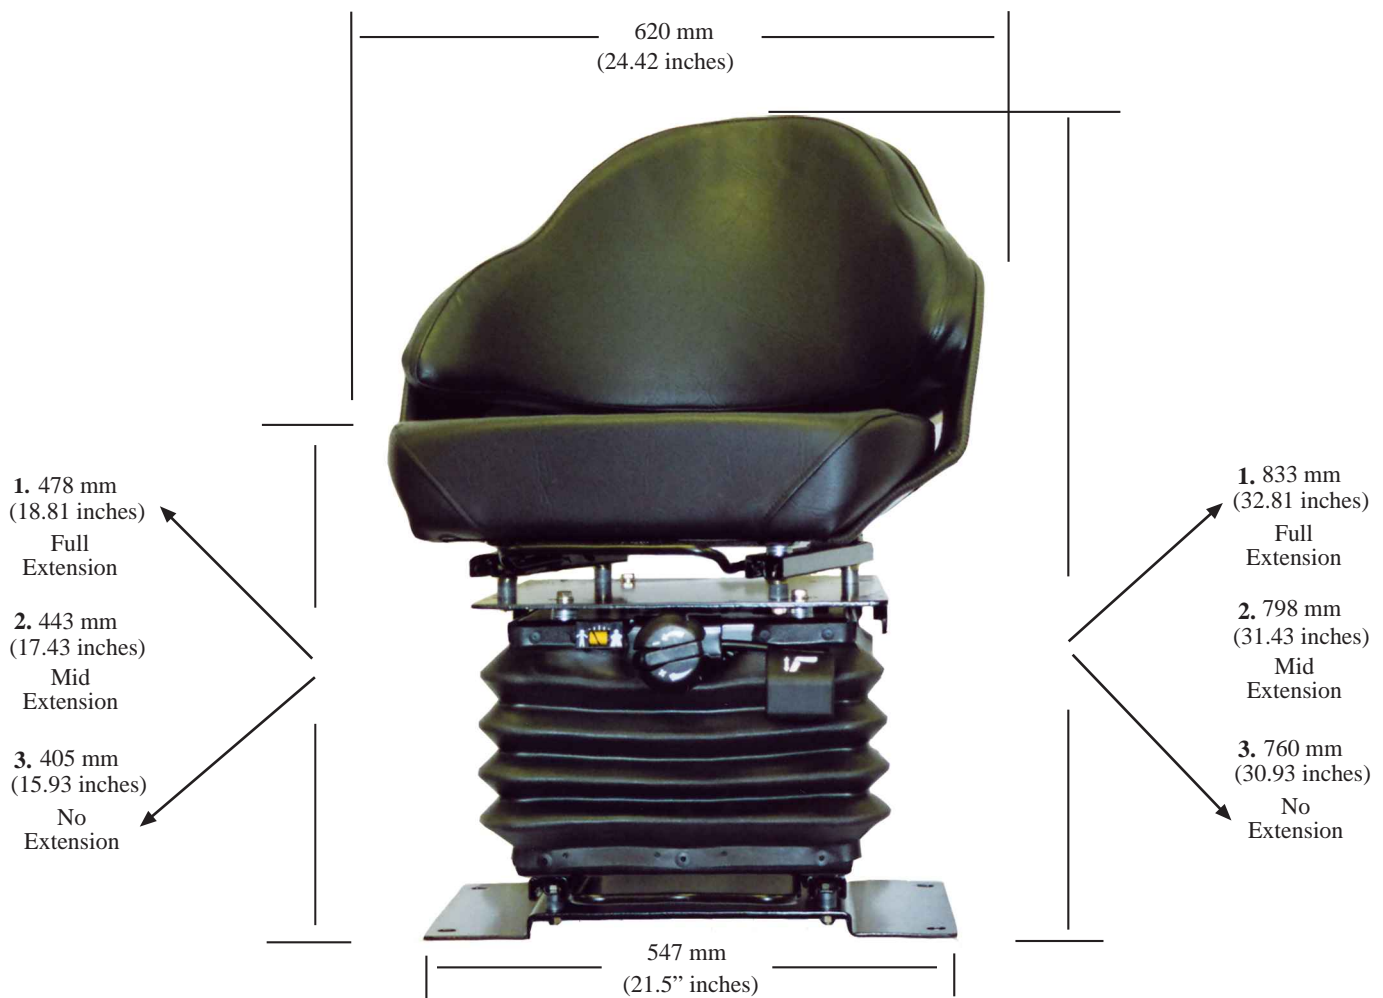

ULTRA SEAT CORPORATION

ULTRA M672

Features:

- ◆ Heavy duty mechanical suspension
- ◆ Available with low or high profile base
- ◆ Heavy duty vinyl bucket seat
- ◆ Heavy duty damper
- ◆ 3" suspension height adjustment
- ◆ Multiple double locking fore and aft adjustments between:
the seat & the suspension, and the suspension & the base
- ◆ 10 degree seat upper off-set
- ◆ Weight adjustment from 50-130 kg (130-275 lbs)
- ◆ Ultra M672 low profile black vinyl - 870-75

Options:

- ◆ Non-retractable seat belt 2" - 810-65NR
- ◆ Non-retractable seat belt 3" - 810-67NR

Call Us Today

Phone: 1-800-667-7328

Fax: 1-888-667-7328

www.ultraseat.com

ULTRA SEAT CORPORATION

Ultra Seating M672 - Dimensions

Bolt Hole Mounting Pattern:
492 mm - 502 mm x 245 mm
(19.37" - 19.75" x 9.62)

M672 - Mechanical - Weight 150 lbs.

Call Us Today
Phone: 1-800-667-7328
Fax: 1-888-667-7328
www.ultraseat.com

Sold By: