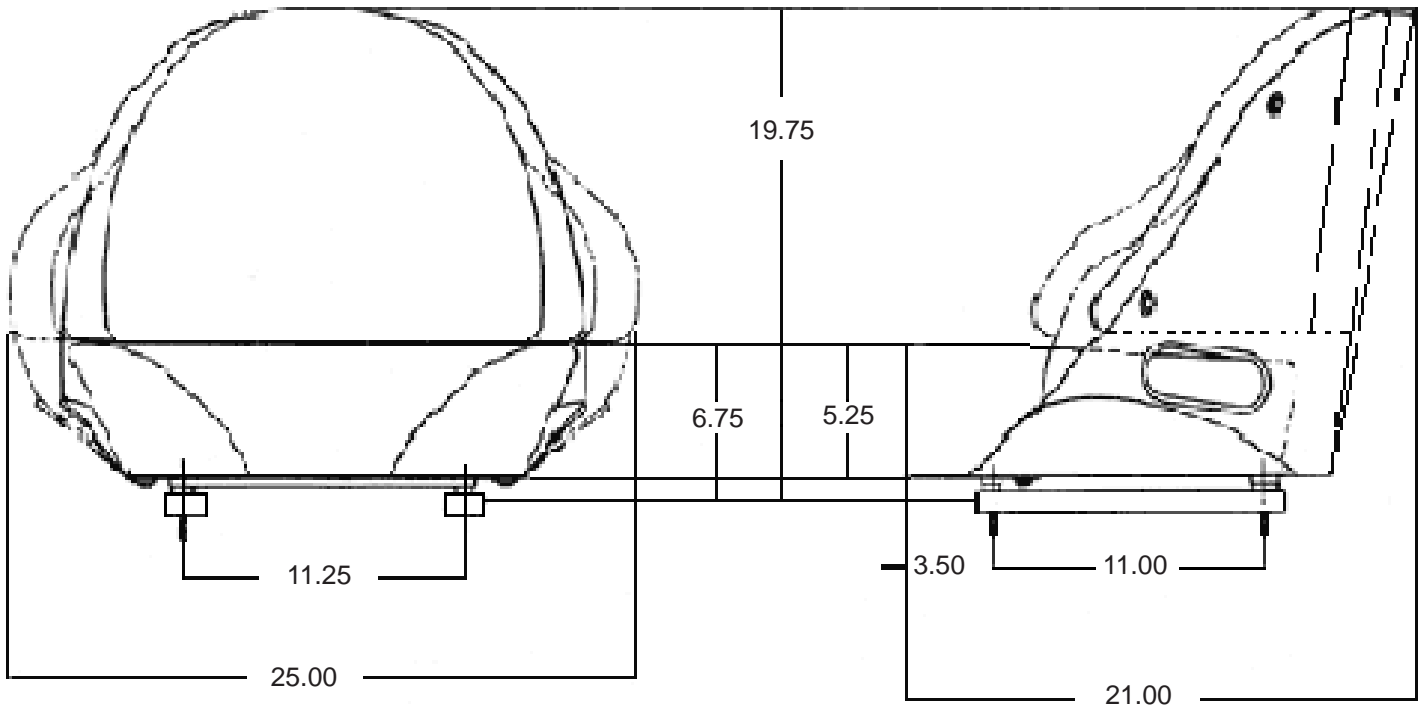

Options:

- ◆ Non-retractable seat belt 2" - 810-65NR
- ◆ Non-retractable seat belt 3" - 810-67NR
- ◆ 4" pedestal base - 830-71
- ◆ 7" pedestal base - 830-70
- ◆ "Z" bars - 810-59

Call Us Today
Phone: 1-800-667-7328
Fax: 1-888-667-7328
www.ultraseat.com

ULTRA SEAT CORPORATION

Ultra Seating
M600- Dimensions

Note: Mounting Plate & "Z" Bar mounting brackets accomodate a wide range of bolt patterns. Dimensions shown at mid-suspension stroke.

M600 - Weights 20 lbs.