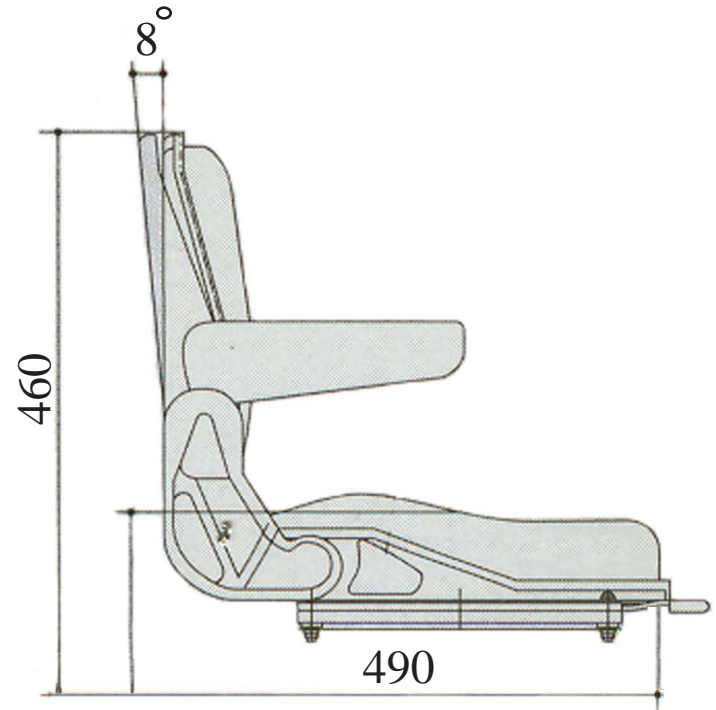

### Options:

- ◆ Armrests (pair) - 870-31
- ◆ Backrest extension black vinyl - 870-20
- ◆ Retractable seat belt 2" - 810-65
- ◆ Retractable seat belt 3" - 810-67
- ◆ "Z" bars - 810-59

Call Us Today  
Phone: 1-800-667-7328  
Fax: 1-888-667-7328  
[www.ultraseat.com](http://www.ultraseat.com)

ULTRA SEAT CORPORATION

Ultra Seating

M400- Dimensions

**Note: Mounting Plate & "Z" Bar mounting brackets accomodate a wide range of bolt patterns.  
Dimensions shown at mid-suspension stroke.**

M400 - Weight 28 lbs.