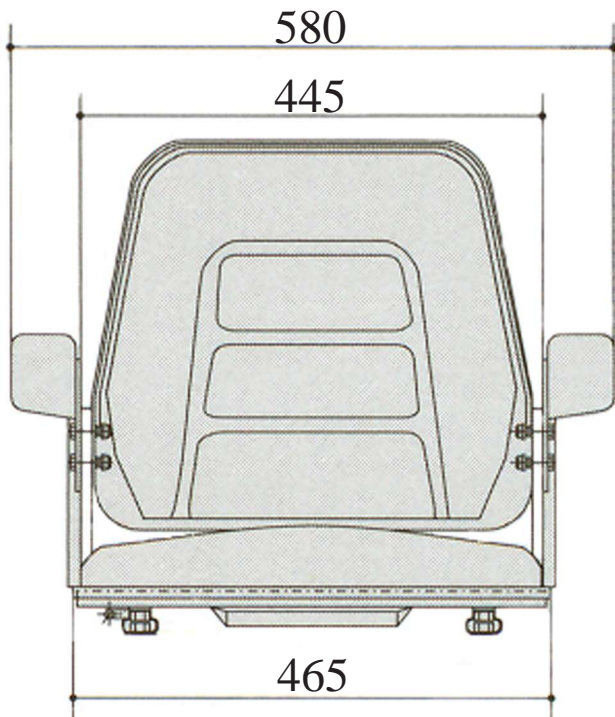

### Options:

- ◆ Armrests (pair) - 870-31
- ◆ Backrest extension black vinyl - 870-20
- ◆ Retractable seat belt 2" - 810-65
- ◆ Retractable seat belt 3" - 810-67
- ◆ "Z" bars - 810-59

Call Us Today  
Phone: 1-800-667-7328  
Fax: 1-888-667-7328  
[www.ultraseat.com](http://www.ultraseat.com)

ULTRA SEAT CORPORATION

Ultra Seating

M400- Dimensions

**Note: Mounting Plate & "Z" Bar mounting brackets accomodate a wide range of bolt patterns.  
Dimensions shown at mid-suspension stroke.**

M400 - Weight 28 lbs.