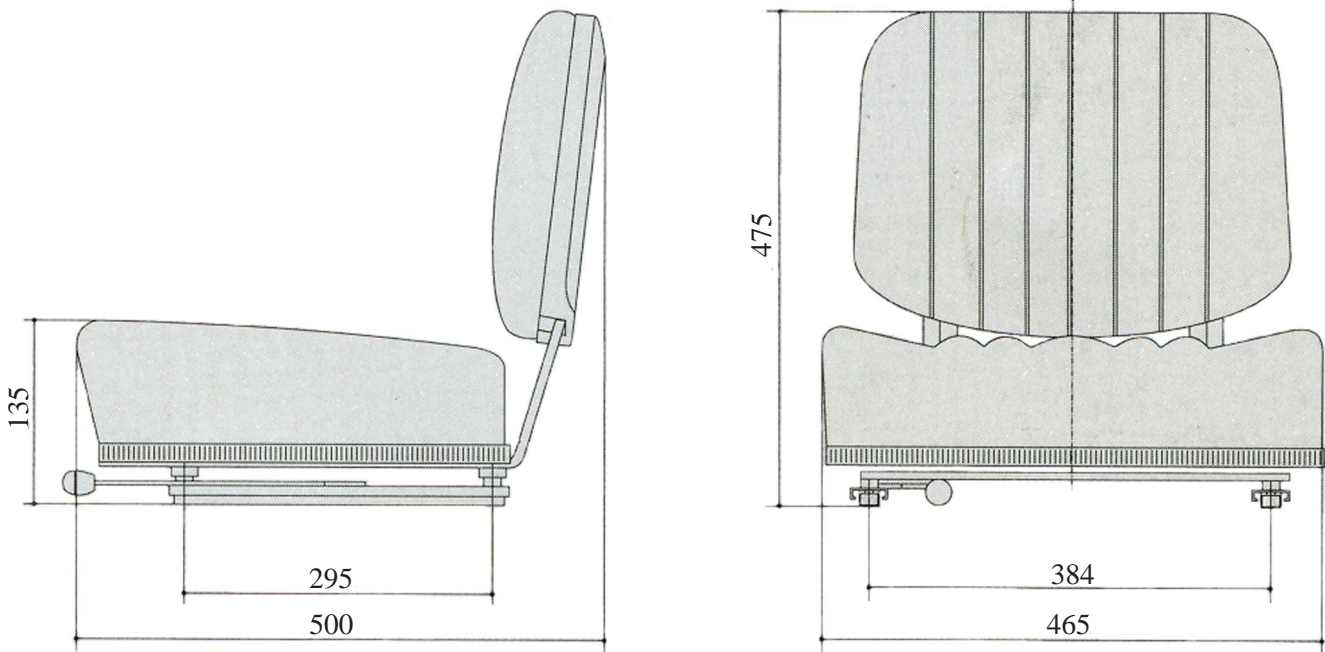

ULTRA SEAT CORPORATION

ULTRA M200

Features:

- ◆ Heavy duty vinyl molded cushions
- ◆ Fixed back
- ◆ Steel frame
- ◆ Fore and aft adjustment
- ◆ Ultra M200 black vinyl - 860-40

Options:

- ◆ Retractable seat belt 2" - 810-65
- ◆ Retractable seat belt 3" - 810-67
- ◆ "Z" bar mounting brackets - 810-59

Call Us Today
Phone: 1-800-667-7328
Fax: 1-888-667-7328
www.ultraseat.com

ULTRA SEAT CORPORATION

Ultra Seating

M200- Dimensions

**Note: Mounting Plate & "Z" Bar mounting brackets accomodate a wide range of bolt patterns.
Dimensions shown at mid-suspension stroke.**