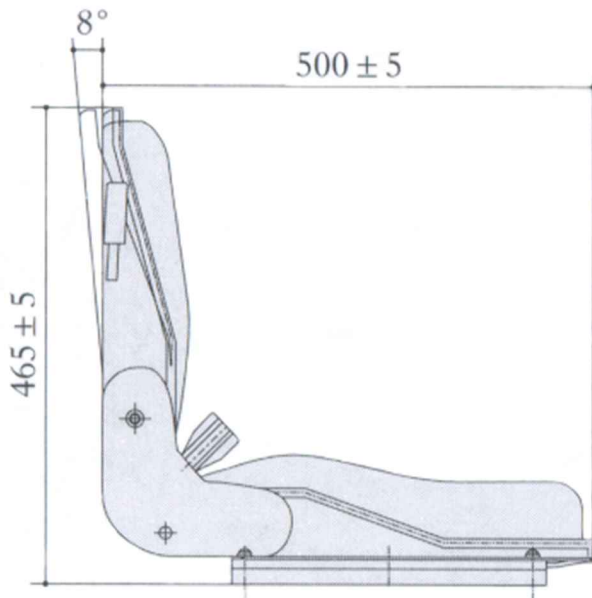

ULTRA SEAT CORPORATION

ULTRA E122

Features:

- ◆ Low profile mechanical spring suspension
- ◆ Heavy duty vinyl molded cushions
- ◆ Adjustable backrest
- ◆ Fore and aft adjustment
- ◆ Weight adjustments from 50-120 kg
- ◆ Ultra E122 black vinyl - 870-40

Options:

- ◆ Adjustable arm rests (pair) - 870-30
- ◆ Retractable seat belt 2" - 810-65
- ◆ Retractable seat belt 3" - 810-67
- ◆ "Z" bars - 810-59

Call Us Today
Phone: 1-800-667-7328
Fax: 1-888-667-7328
www.ultraseat.com

ULTRA SEAT CORPORATION

Ultra Seating

E122- Dimensions

**Note: Mounting Plate & "Z" Bar mounting brackets accommodate a wide range of bolt patterns.
Dimensions shown at mid-suspension stroke.**

E122 - Weight 30 lbs.