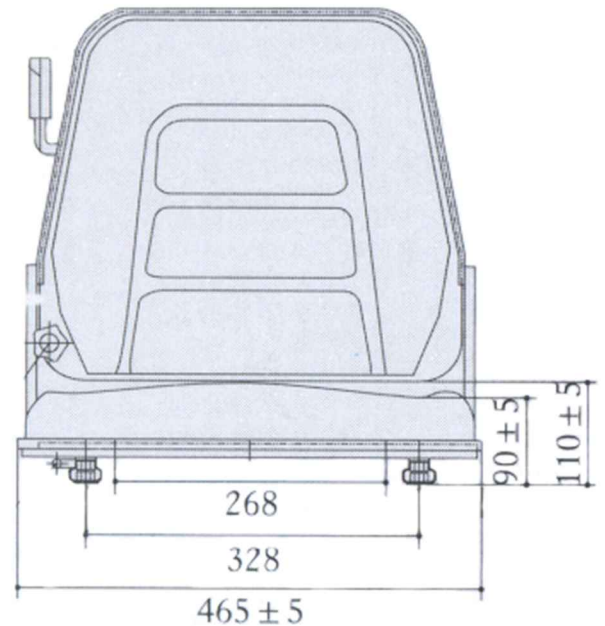

Options:

- ◆ Adjustable arm rests (pair) - 870-30
- ◆ Retractable seat belt 2" - 810-65
- ◆ Retractable seat belt 3" - 810-67
- ◆ "Z" bars - 810-59

Call Us Today
Phone: 1-800-667-7328
Fax: 1-888-667-7328
www.ultraseat.com

ULTRA SEAT CORPORATION

Ultra Seating

E122- Dimensions

**Note: Mounting Plate & "Z" Bar mounting brackets accommodate a wide range of bolt patterns.
Dimensions shown at mid-suspension stroke.**

E122 - Weight 30 lbs.