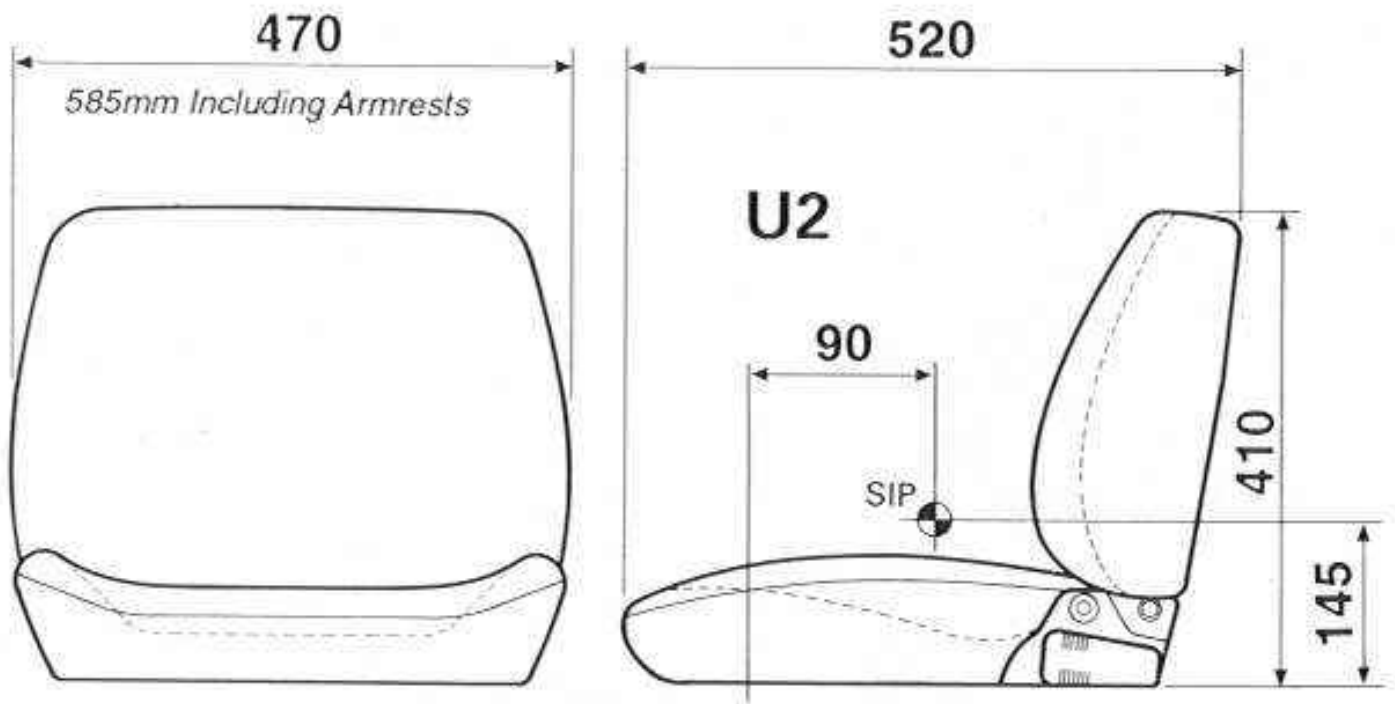

## U2 Seat - Dimensions

**Note: Mounting Plate & "Z" Bar mounting brackets accommodate a wide range of bolt patterns.  
Dimensions shown at mid-suspension stroke.**

U2 - Upper - Weight 15 lbs.

Call Us Today  
Phone: 1-800-667-7328  
Fax: 1-888-667-7328