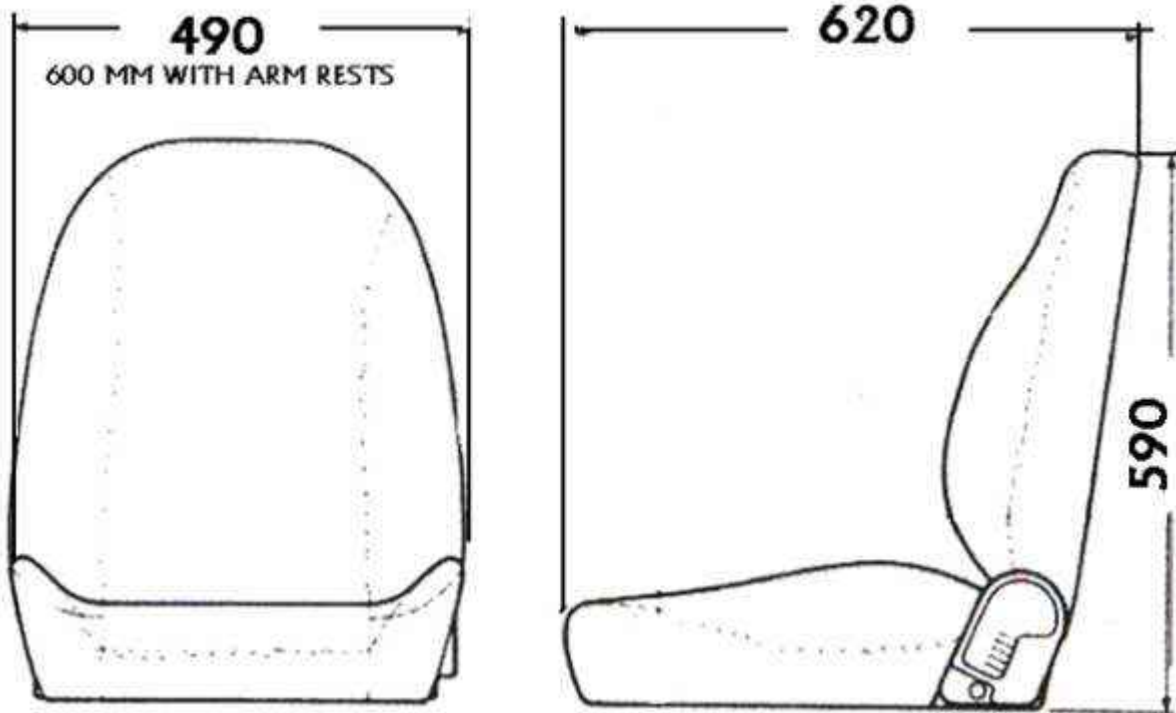

ULTRA SEAT CORPORATION

Ultra
T5 Upper

Features:

- ◆ Medium back seat
- ◆ Five position lumbar support
- ◆ Suitable for 11, 15 and 21 suspensions
- ◆ Same upper as the 525, 555, 525P and 555PC
- ◆ Seats front or side control for back adjustment
- ◆ T5 lava gray fabric (front control) - 830-106FC
- ◆ T5 lava gray fabric (side control LH) - 830-106
- ◆ T5 black breathable PVC (front control) - 830-107FC
- ◆ T5 black breathable PVC (side control) - 830-107

Options:

- ◆ Front control must have a height riser - 830-684
- ◆ Adjustable headrest lava gray fabric - 830-29
- ◆ Adjustable headrest black breathable PVC - 830-22
- ◆ Adjustable armrests 2" (pair) - 830-31
- ◆ Adjustable armrest R/H 3" - 830-32
- ◆ Adjustable armrest L/H 3" - 830-33
- ◆ Adjustable armrest 4" R/H - 830-39R
- ◆ Adjustable armrest 4" L/H - 830-39L
- ◆ Retractable seat belt 2" - 810-65
- ◆ Retractable seat belt 3" - 810-67
- ◆ 4" pedestal base - 830-71
- ◆ 7" pedestal base - 830-70
- ◆ Slide rails - 800-80
- ◆ Cross straps - 810-58

Call Us Today
Phone: 1-800-667-7328
Fax: 1-888-667-7328

ULTRA SEAT CORPORATION

Ultra

T5 - Upper - Dimensions

Note: Mounting Plate & "Z" Bar mounting brackets accommodate a wide range of bolt patterns. Cross straps are required to mount slide rails.