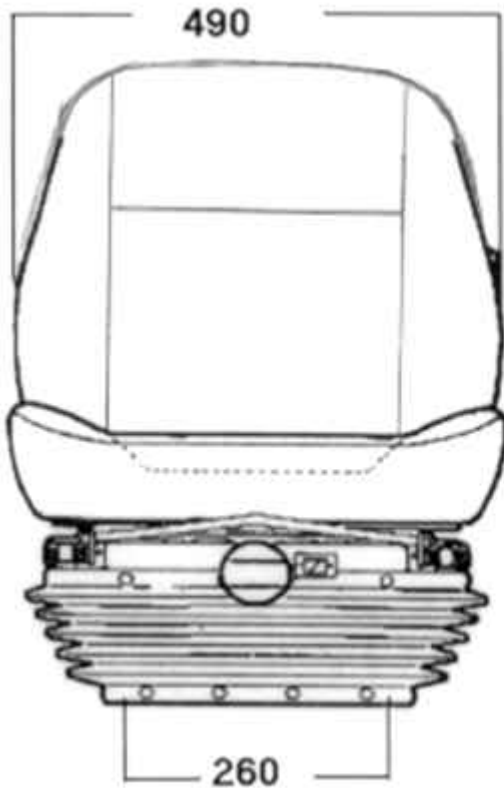

Options:

- ◆ Adjustable headrest krakatoa - 830-19
- ◆ Adjustable armrests 2" (pair) - 830-31
- ◆ Adjustable armrest 3" R/H - 830-32
- ◆ Adjustable armrest 3" L/H - 830-33
- ◆ Adjustable armrests 4" R/H - 830-39R
- ◆ Adjustable armrests 4" L/H - 830-39L
- ◆ Retractable seat belt 2" - 810-65
- ◆ Retractable seat belt 3" - 810-67
- ◆ "Z" bar mounting brackets - 810-59
- ◆ Mounting Plate - 850-59
- ◆ 4" pedestal base - 830-71
- ◆ 7" pedestal base - 830-70

ULTRA SEAT CORPORATION

Ultra

811 - Mechanical - Dimensions

**Note: Mounting Plate & "Z" Bar mounting brackets accommodate a wide range of bolt patterns. Dimensions shown at mid-suspension stroke.**

811 - Mechanical - Weight 85 lbs.