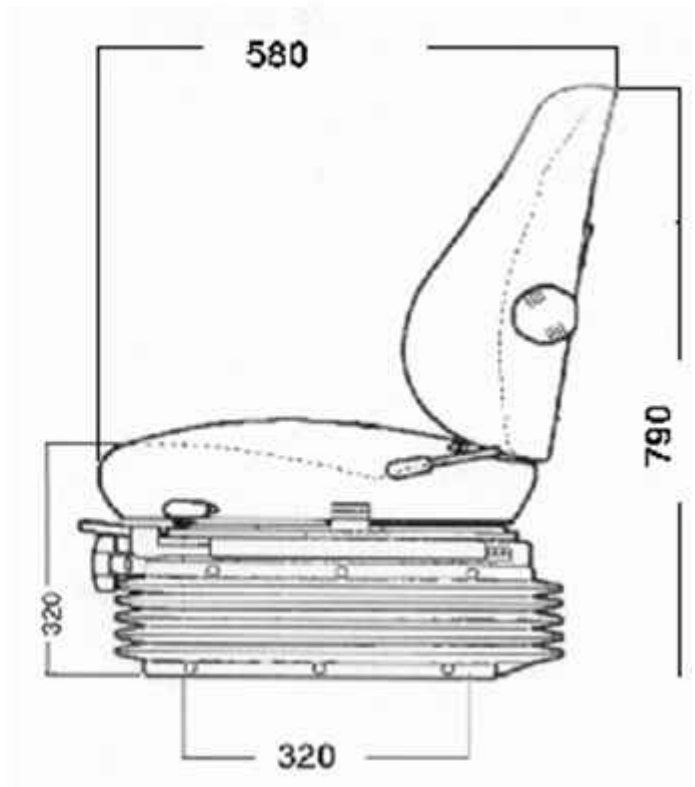

ULTRA SEAT CORPORATION

Ultra  
811 Mechanical

Features:

- ◆ Mechanical suspension
- ◆ Medium backrest
- ◆ Back angle adjustment
- ◆ Weight adjustment from 50-130 kg
- ◆ Fore and aft isolator
- ◆ Fore and aft adjustments
- ◆ Variable up-stop (seat height adjustment)
- ◆ Five position lumbar support
- ◆ Provision for second damper
- ◆ 811 krakatoa (front control) - 830-79

Options:

- ◆ Adjustable headrest krakatoa - 830-19
- ◆ Adjustable armrests 2" (pair) - 830-31
- ◆ Adjustable armrest 3" R/H - 830-32
- ◆ Adjustable armrest 3" L/H - 830-33
- ◆ Adjustable armrests 4" R/H - 830-39R
- ◆ Adjustable armrests 4" L/H - 830-39L
- ◆ Retractable seat belt 2" - 810-65
- ◆ Retractable seat belt 3" - 810-67
- ◆ "Z" bar mounting brackets - 810-59
- ◆ Mounting Plate - 850-59
- ◆ 4" pedestal base - 830-71
- ◆ 7" pedestal base - 830-70

ULTRA SEAT CORPORATION

Ultra

811 - Mechanical - Dimensions

**Note: Mounting Plate & "Z" Bar mounting brackets accommodate a wide range of bolt patterns. Dimensions shown at mid-suspension stroke.**

811 - Mechanical - Weight 85 lbs.