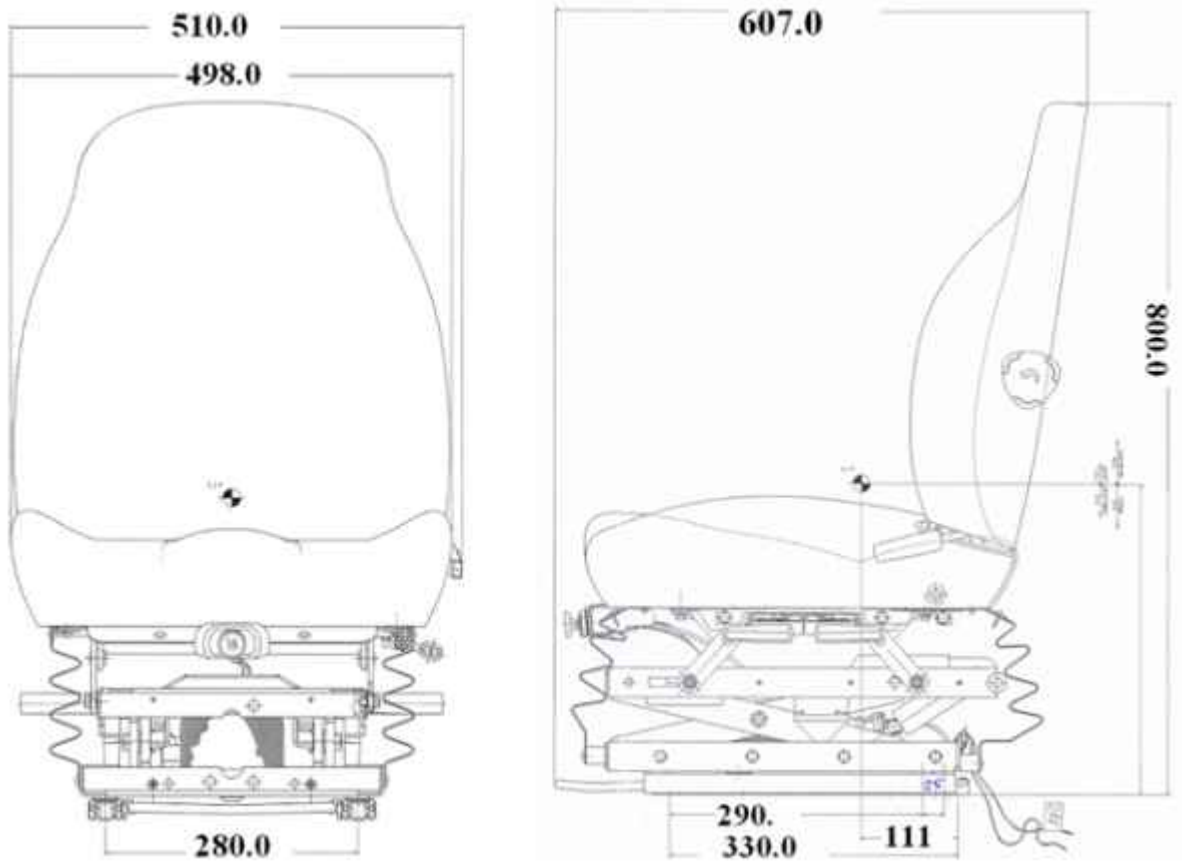

ULTRA SEAT CORPORATION

Ultra / KAB  
56E1 Air Ride

Features:

- ◆ Heavy duty mechanical suspension
- ◆ 24V integral compressor
- ◆ Seat height and tilt adjustment with reinforced components
- ◆ Upper backrest extension included
- ◆ Weight adjustment from 50-180 kg
- ◆ Five position lumbar support
- ◆ Double dampers
- ◆ Back angle adjustment
- ◆ 56E1 havana black fabric (side control) - 830-98

Options:

- ◆ Adjustable armrests 2" (pair) - 830-31
- ◆ Adjustable armrest 3" R/H - 830-32
- ◆ Adjustable armrest 3" L/H - 830-33
- ◆ Adjustable armrest 4" R/H - 830-39R
- ◆ Adjustable armrest 4" L/H - 830-39L
- ◆ Retractable seat belt 2" - 810-65
- ◆ Retractable seat belt 3" - 810-67
- ◆ "Z" bar mounting brackets - 810-59
- ◆ Mounting plate - 850-59
- ◆ 4" pedestal base - 830-71
- ◆ 7" pedestal base - 830-70

### 56E1 - Mechanical - Dimensions

**Note: Mounting Plate & "Z" Bar mounting brackets accommodate a wide range of bolt patterns. Dimensions shown at mid-suspension stroke.**

56E1- Mechanical - Weight 95 lbs.