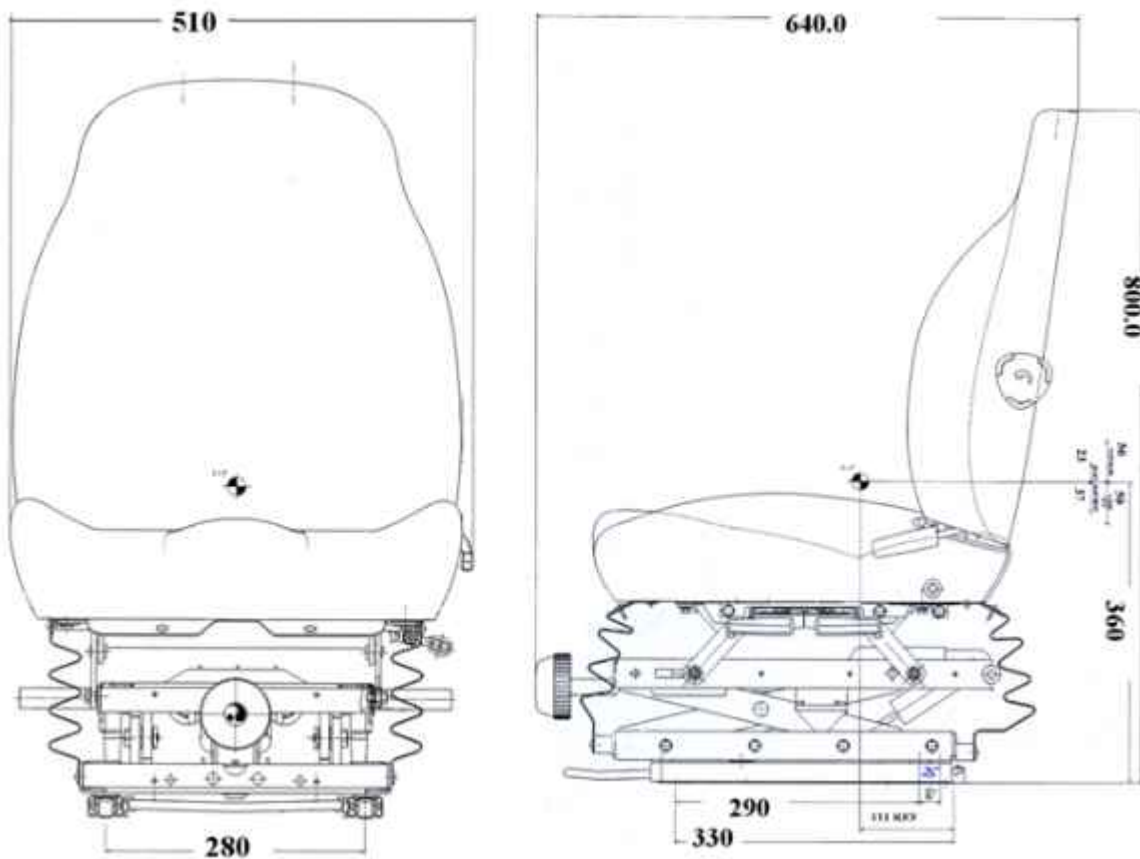

ULTRA SEAT CORPORATION

Ultra
54E1 Mechanical

Features:

- ◆ Heavy duty mechanical suspension
- ◆ Seat height and tilt adjustment with reinforced components
- ◆ Upper backrest extension included
- ◆ Weight adjustment from 50-180 kg
- ◆ Double dampers
- ◆ Five position lumbar support
- ◆ 54E1 havana black fabric (side control) - 830-99

Options:

- ◆ Adjustable armrests 2" (pair) - 830-31
- ◆ Adjustable armrest 3" R/H - 830-32
- ◆ Adjustable armrest 3" L/H - 830-33
- ◆ Adjustable armrest 4" R/H - 830-39R
- ◆ Adjustable armrest 4" L/H - 830-39L
- ◆ Retractable seat belt 2" - 810-65
- ◆ Retractable seat belt 3" - 810-67
- ◆ "Z" bar mounting brackets - 810-59
- ◆ 4" pedestal base - 830-71
- ◆ 7" pedestal base - 830-70

Call Us Today
Phone: 1-800-667-7328
Fax: 1-888-667-7328

ULTRA SEAT CORPORATION

Ultra

54E1 - Mechanical - Dimensions

Note: Mounting Plate & "Z" Bar mounting brackets accomodate a wide range of bolt patterns. Dimensions shown at mid-suspension stroke.