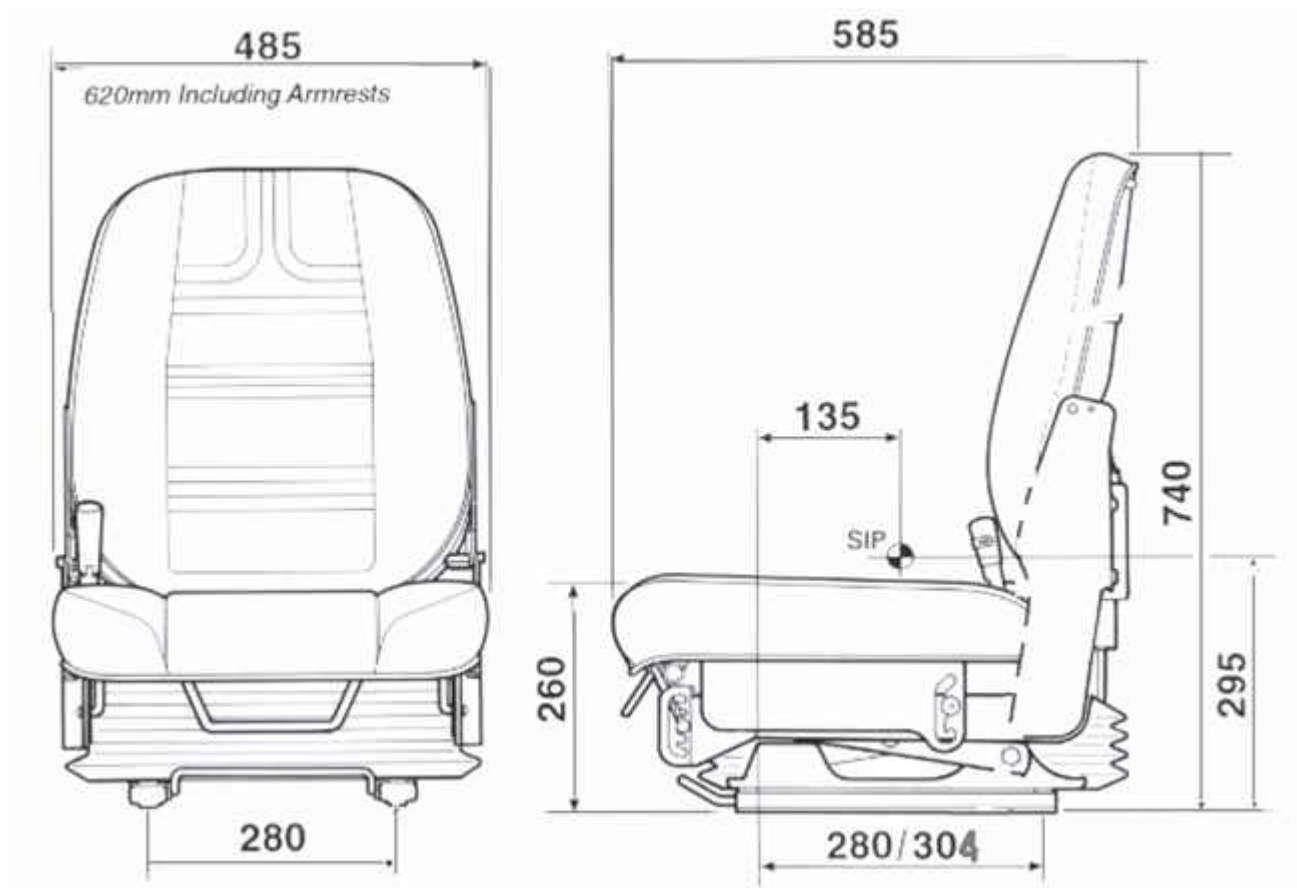

ULTRA SEAT CORPORATION

Ultra

301/301KS Mechanical

**Features:**

- ◆ Mechanical suspension
- ◆ Weight adjustment from 50-120 kg
- ◆ Back angle adjustment
- ◆ Fore and aft adjustment
- ◆ Fitted with double dampers (301KS only)
- ◆ Seat height and tilt adjustment
- ◆ 301 black fabric - 810-10
- ◆ 301 black breathable PVC - 810-20
- ◆ 301KS black fabric - 810-70
- ◆ 301KS black breathable PVC - 810-71

**Options:**

- ◆ Adjustable headrest black fabric - 810-11
- ◆ Adjustable headrest black breathable PVC - 810-21
- ◆ Pivoting armrests - 810-30
- ◆ Retractable seat belt 2" - 810-65
- ◆ Retractable seat belt 3" - 810-67
- ◆ "Z" bar mounting brackets - 810-59
- ◆ Mounting plate - 850-59
- ◆ 4" pedestal base - 830-71
- ◆ 7" pedestal base - 830-70
- ◆ Turntable - 810-60

### 301/301KS -Mechanical - Dimensions

**Note: Mounting Plate & "Z" Bar mounting brackets accommodate a wide range of bolt patterns. Dimensions shown at mid-suspension stroke.**

301/301KS - Mechanical - Weight 80/90 lbs.