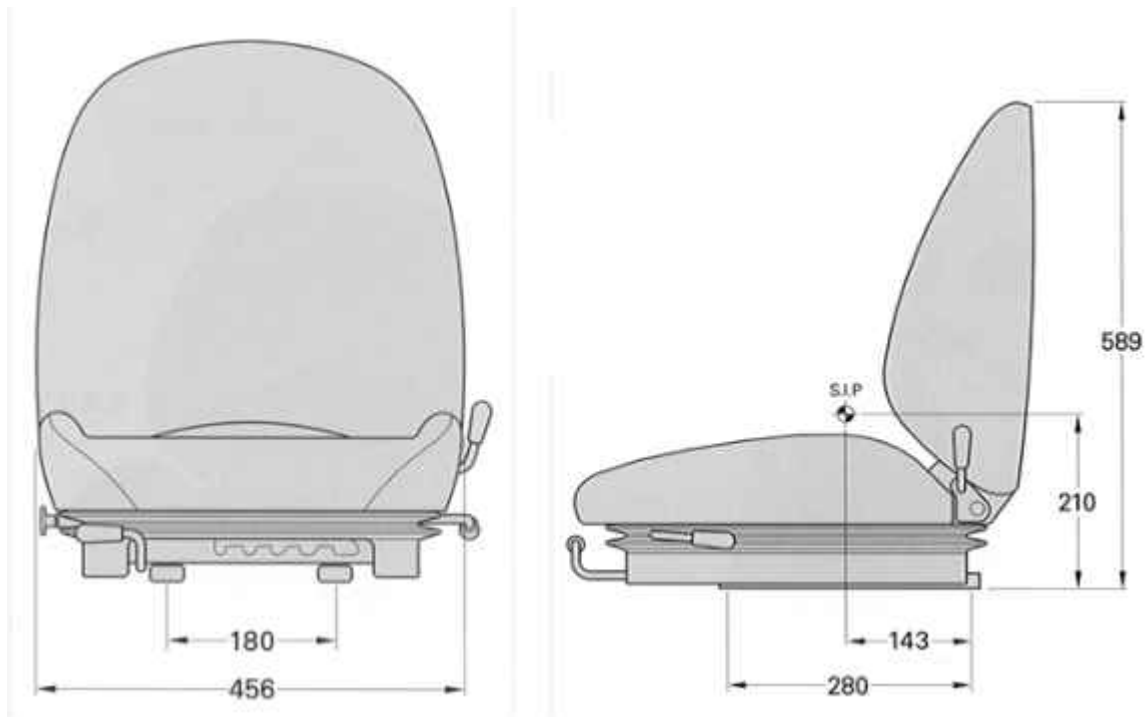

ULTRA SEAT CORPORATION

Ultra / KAB
254C Air Ride

Features:

- ◆ Low profile air suspension seat
- ◆ Built in 12V compressor
- ◆ Seat tilt adjustment
- ◆ Back angle adjustment
- ◆ Weight adjustment from 50-120 kg
- ◆ 254C black vinyl - 820-42

Options:

- ◆ Hip guards - 820-47
- ◆ Adjustable pivoting armrests 3" (pair) - 820-48
- ◆ Sensor switch - 820-59
- ◆ Retractable seat belt 2" - 810-65
- ◆ Retractable seat belt 3" - 810-67
- ◆ "Z" bar mounting brackets - 810-59

Call Us Today
Phone: 1-800-667-7328
Fax: 1-888-667-7328

ULTRA SEAT CORPORATION

Ultra / KAB Seating

254C - Air Ride - Dimensions

**Note: Mounting Plate & "Z" Bar mounting brackets accomodate a wide range of bolt patterns.
Dimensions shown at mid-suspension stroke.**