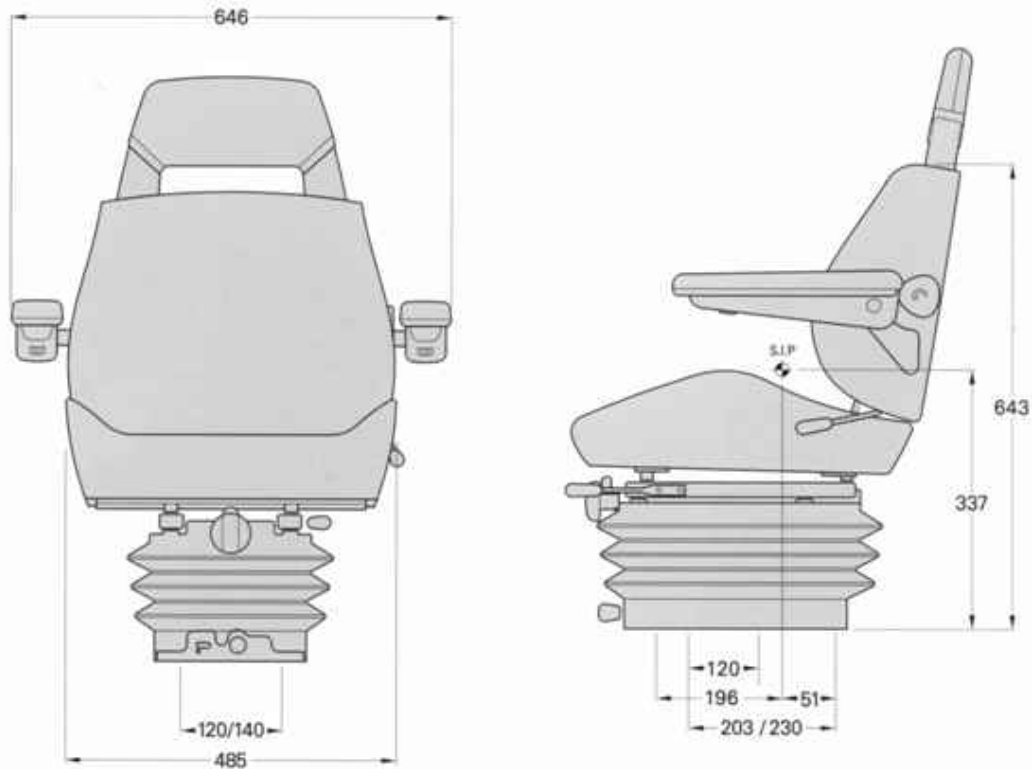

ULTRA SEAT CORPORATION

Ultra 156 Air Ride

Features:

- ◆ Air ride suspension
- ◆ Built in 12V compressor
- ◆ Vinyl trim
- ◆ Adjustable for driver weight 50-120 kg
- ◆ Slide rails between suspension and upper
- ◆ Five position lumbar support
- ◆ Fore and aft adjustment
- ◆ Back angle adjustment
- ◆ Ride indicator
- ◆ Complete with arm rests and backrest extension
- ◆ 156 red fabric - 820-54

Options:

- ◆ Retractable seat belt 2" - 810-65
- ◆ Retractable seat belt 3" - 810-67
- ◆ "Z" bar mounting brackets - 810-59
- ◆ 4" pedestal base - 830-71
- ◆ 7" pedestal base - 830-70

Call Us Today
Phone: 1-800-667-7328
Fax: 1-888-667-7328

ULTRA SEAT CORPORATION

Ultra

156 Seat - Dimensions

Note: Mounting Plate & "Z" Bar mounting brackets accommodate a wide range of bolt patterns. Dimensions shown at mid-suspension stroke.

156 Seat - Air Ride - Weight 60 lbs.