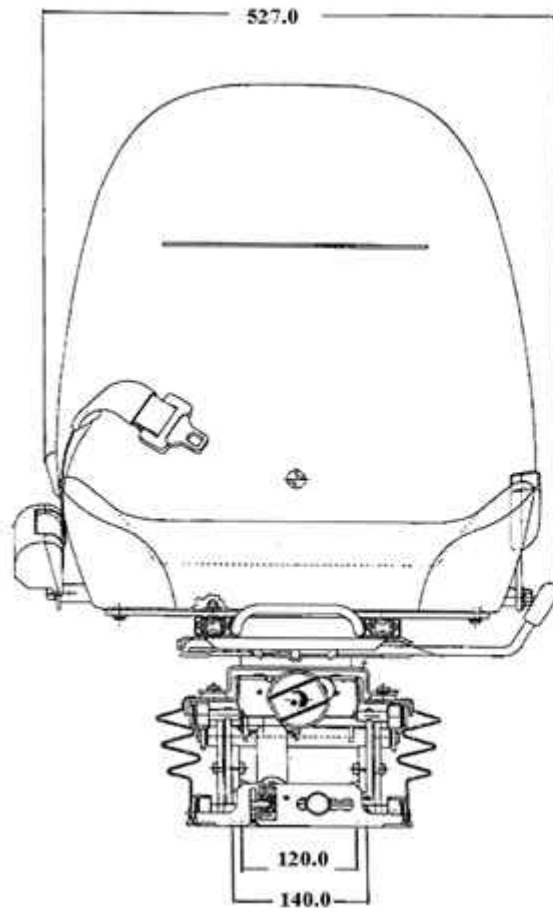

ULTRA SEAT CORPORATION

Ultra 115 Mechanical

Features:

- ◆ Designed for backhoe loader
- ◆ Mechanical suspension
- ◆ Weight adjustment from 50 - 120 kg
- ◆ 180 degree swivel
- ◆ Slide rails between suspension and upper
- ◆ Five position lumbar support
- ◆ Back angle adjustment
- ◆ 2" Retractable seat belt
- ◆ Ride indicator
- ◆ 115 black vinyl - 820-57

Options:

- ◆ Adjustable armrests 2" (pair) - 830-31
- ◆ Adjustable armrest 3" R/H - 830-32
- ◆ Adjustable armrest 3" L/H - 830-33
- ◆ Adjustable armrest 4" R/H - 830-39R
- ◆ Adjustable armrest 4" L/H - 830-39L
- ◆ Mounting Plate (suitable for John Deere, Caterpillar, Komatsu, Case) - 830-120
- ◆ Mounting Plate (suitable for JCB, New Holland) - 830-121

Call Us Today
Phone: 1-800-667-7328
Fax: 1-888-667-7328

ULTRA SEAT CORPORATION

Ultra

115 Seat - Dimensions

Note: Mounting Plate & "Z" Bar mounting brackets accommodate a wide range of bolt patterns. Dimensions shown at mid-suspension stroke.