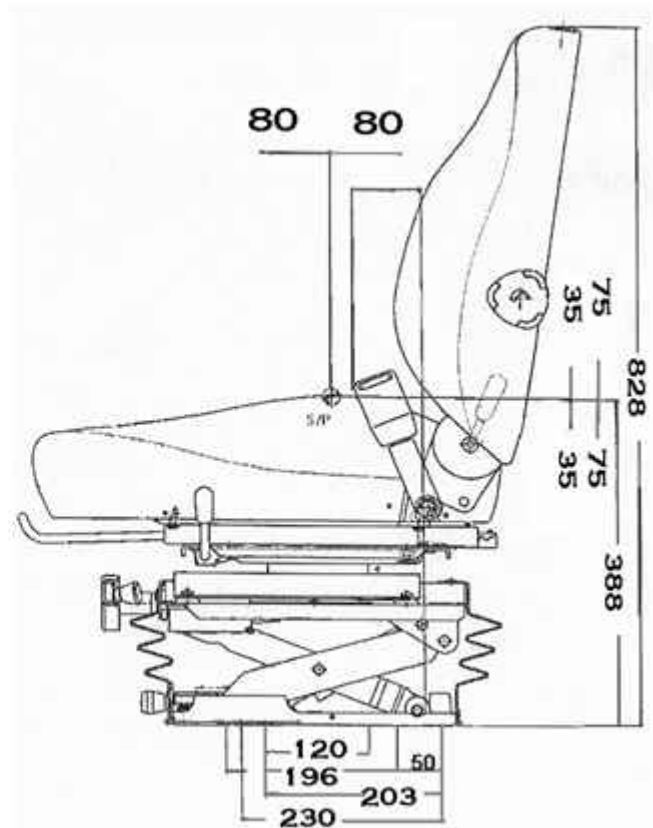

ULTRA SEAT CORPORATION

Ultra 115 Mechanical

Features:

- ◆ Designed for backhoe loader
- ◆ Mechanical suspension
- ◆ Weight adjustment from 50 - 120 kg
- ◆ 180 degree swivel
- ◆ Slide rails between suspension and upper
- ◆ Five position lumbar support
- ◆ Back angle adjustment
- ◆ 2" Retractable seat belt
- ◆ Ride indicator
- ◆ 115 black vinyl - 820-57

Options:

- ◆ Adjustable armrests 2" (pair) - 830-31
- ◆ Adjustable armrest 3" R/H - 830-32
- ◆ Adjustable armrest 3" L/H - 830-33
- ◆ Adjustable armrest 4" R/H - 830-39R
- ◆ Adjustable armrest 4" L/H - 830-39L
- ◆ Mounting Plate (suitable for John Deere, Caterpillar, Komatsu, Case) - 830-120
- ◆ Mounting Plate (suitable for JCB, New Holland) - 830-121

Call Us Today
Phone: 1-800-667-7328
Fax: 1-888-667-7328

ULTRA SEAT CORPORATION

Ultra

115 Seat - Dimensions

Note: Mounting Plate & "Z" Bar mounting brackets accommodate a wide range of bolt patterns. Dimensions shown at mid-suspension stroke.